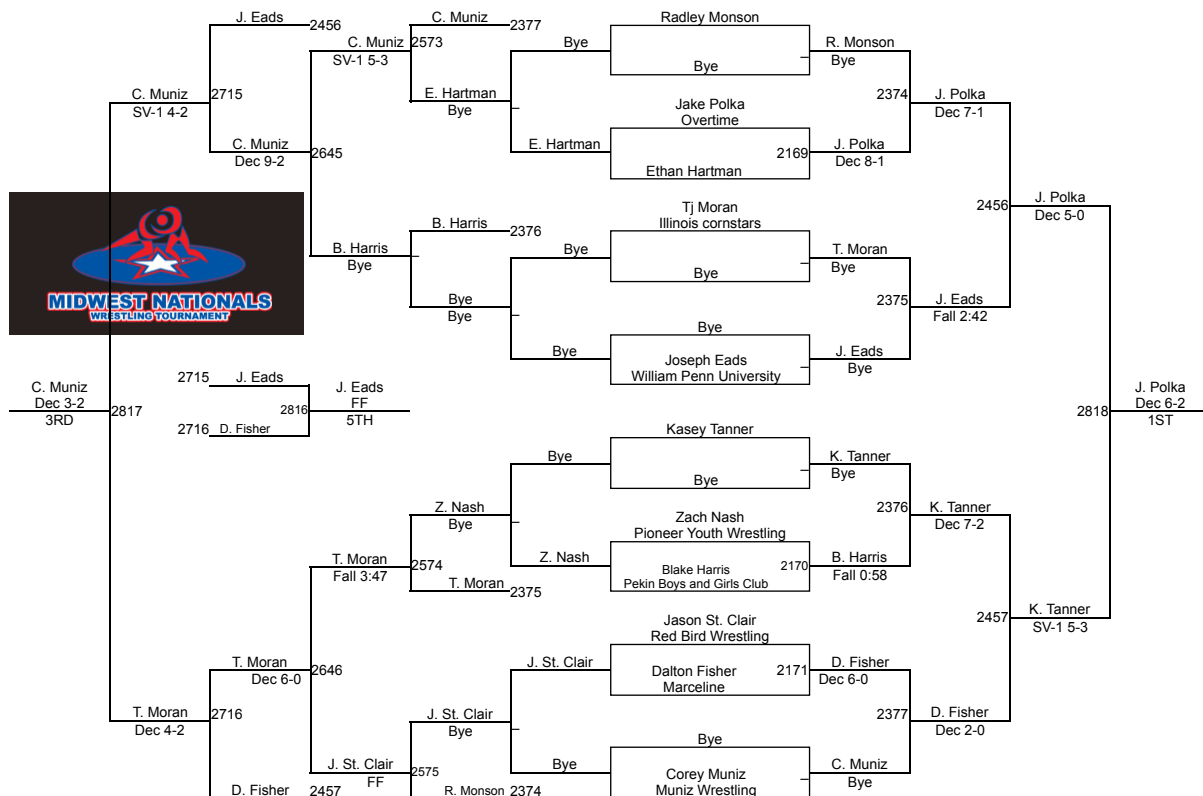

College/Open 136-153