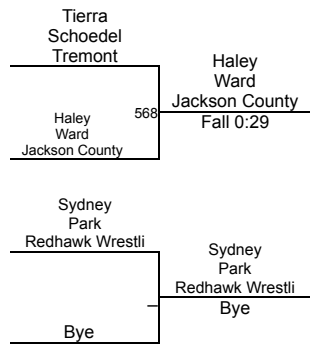

Round 3

WRESTLERS

- T. Schoedel (Tremont)
- Bye
- S. Park (Redhawk Wrestling Academy)
- H. Ward (Jackson County Wrestling)

- H. Ward (Jackson County Wrestling)
1ST
- S. Park (Redhawk Wrestling Academy)
2ND
- T. Schoedel (Tremont)
3RD
- Bye
4TH