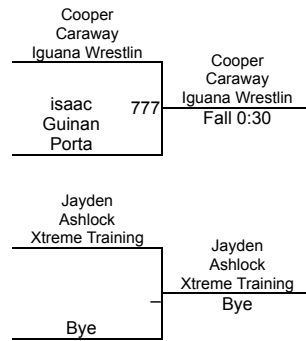

5th-6th 151-171

Round 1

Round 2

Round 3

WRESTLERS

C. Caraway (Iguana Wrestling Club)

Bye

i. Guinan (Porta)

J. Ashlock (Xtreme Training)

- J. Ashlock (Xtreme Training)
  1ST
- C. Caraway (Iguana Wrestling Club)
  2ND
- i. Guinan (Porta)
  3RD
- Bye
  4TH