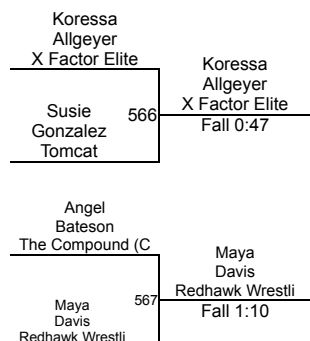

Girls 6,7,8 Grade 109-119

Round 1

Round 2

Round 3

WRESTLERS

K. Allgeyer (X Factor Elite)

M. Davis (Redhawk Wrestling Academy)

A. Bateson (The Compound (Chenoa))

S. Gonzalez (Tomcat)

M. Davis (Redhawk Wrestling Academy)
1ST

K. Allgeyer (X Factor Elite)
2ND

A. Bateson (The Compound (Chenoa))
3RD

S. Gonzalez (Tomcat)
4TH