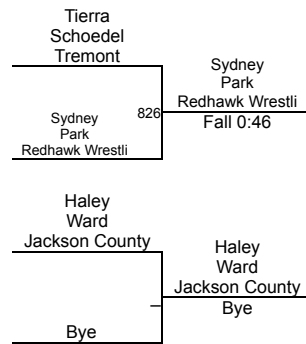

Round 3

WRESTLERS

- T. Schoedel (Tremont)
- Bye
- S. Park (Redhawk Wrestling Academy)
- H. Ward (Jackson County Wrestling)

- H. Ward (Jackson County Wrestling)
1ST
- S. Park (Redhawk Wrestling Academy)
2ND
- T. Schoedel (Tremont)
3RD
- Bye
4TH