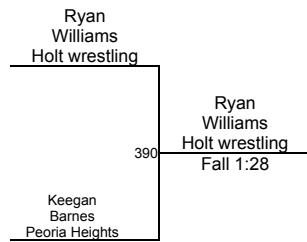

Round 2

Round 3

M. Rojas (Southside Wolverines)
1ST

M. Mosley (Urbana Tigers Wrestling C)
2ND

3rd-4th 160-165

Round 1

Round 2

Round 3