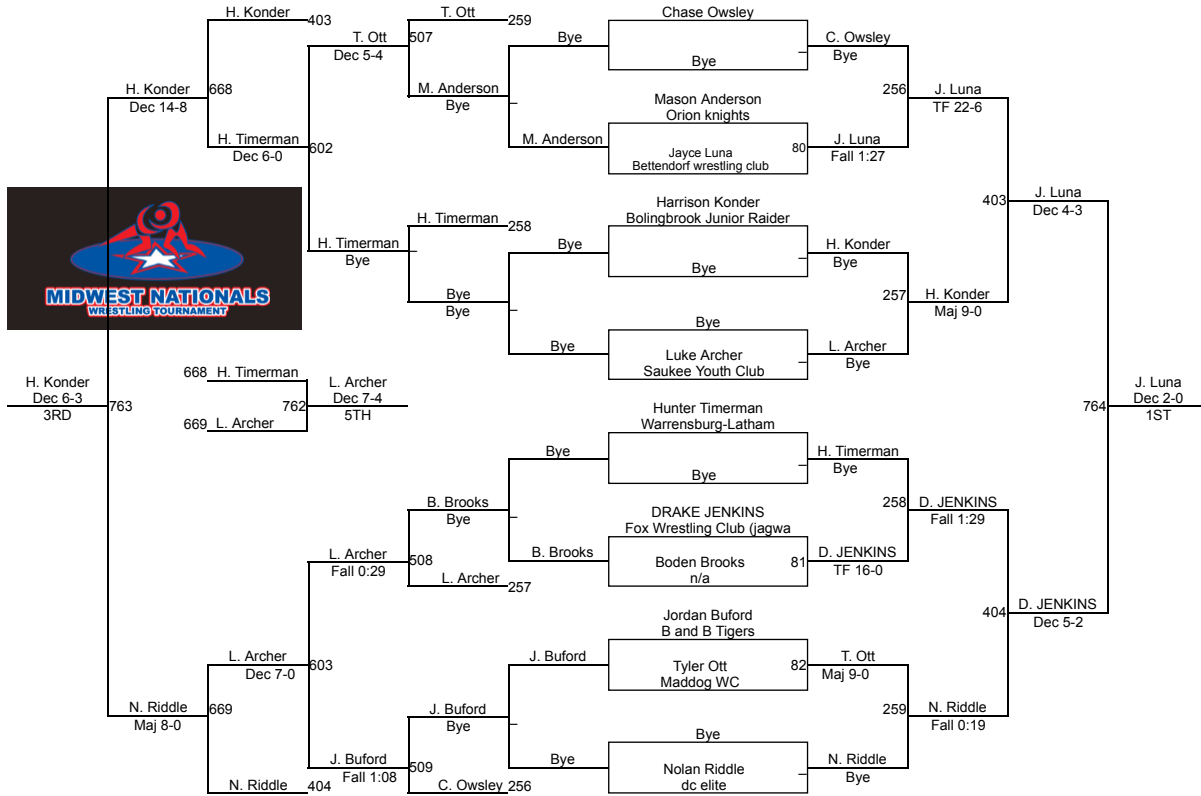

5th-6th 88-97