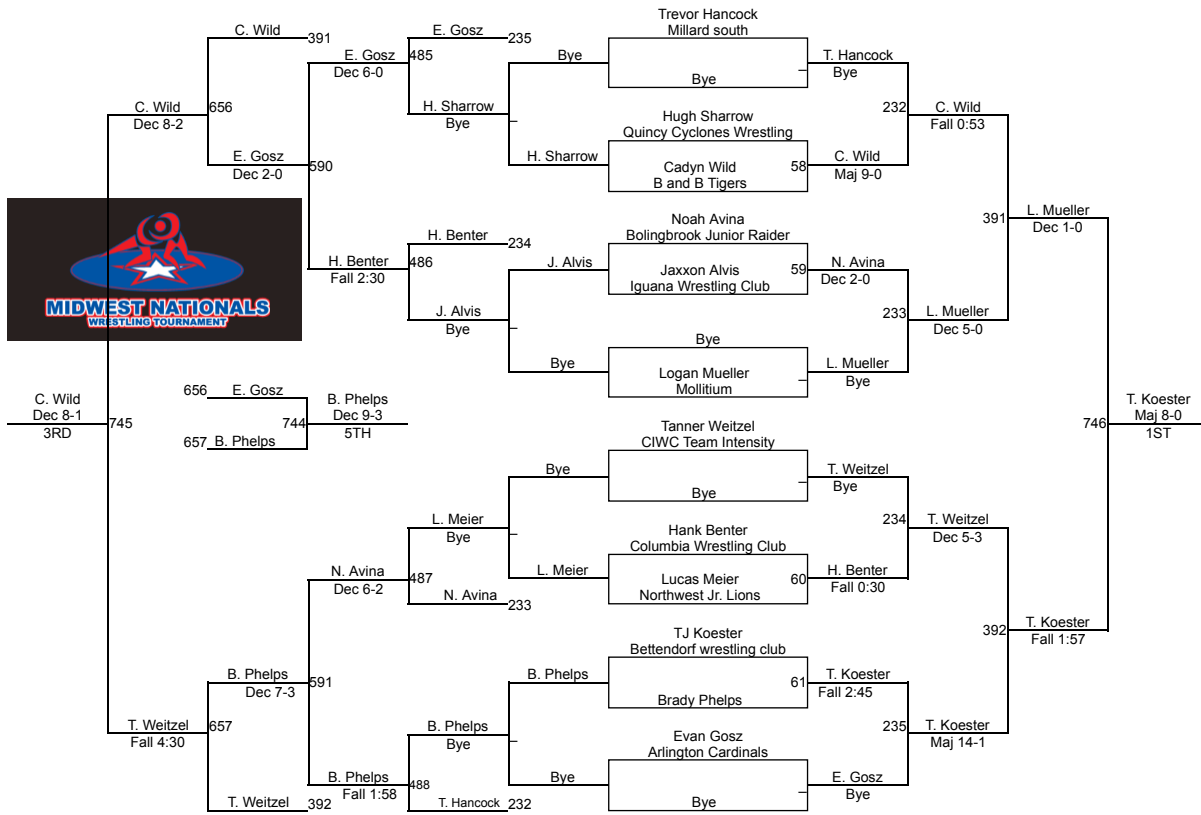

5th-6th 55-68