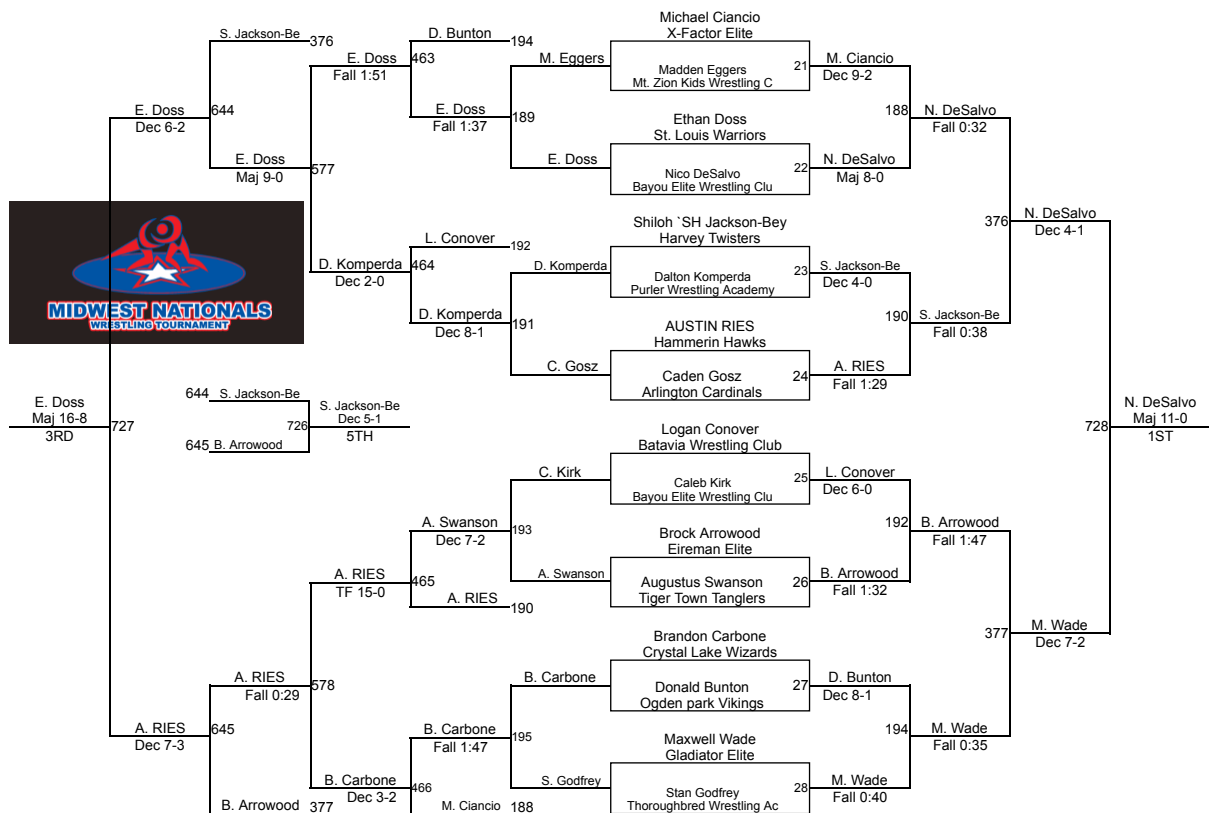

M. Starkloff (Fox Wrestling Club (jagwa))
5TH

3rd-4th 51-57

3rd-4th 59-63

3rd-4th 64-67

3rd-4th 67-73

3rd-4th 74-79

3rd-4th 79-88

3rd-4th 90-100