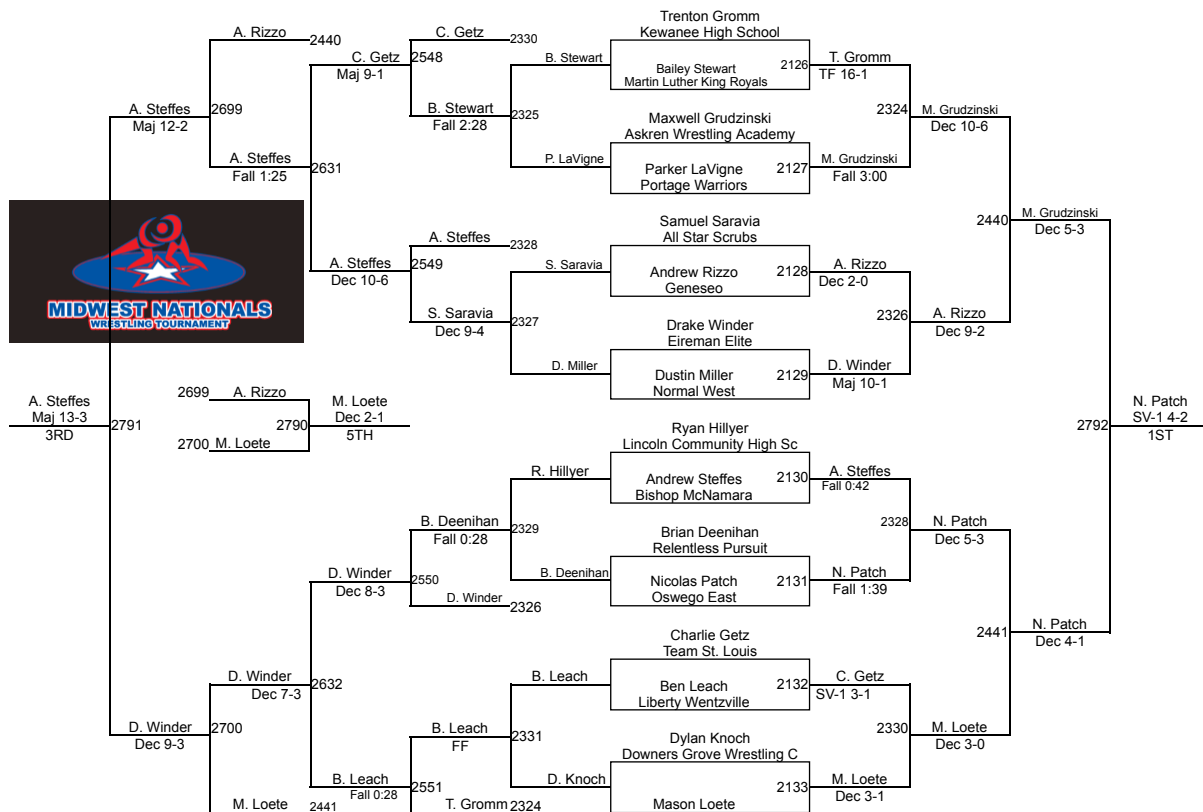

J. Padavic (Benton Wrestling Club)
5TH

11th-12th 124-136

11th-12th 128-142

11th-12th 141-148

11th-12th 149-156

11th-12th 156-163

11th-12th 163-181

11th-12th 171-188