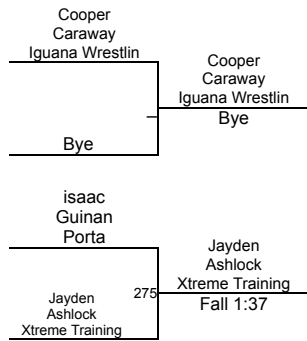

5th-6th 151-171

Round 1