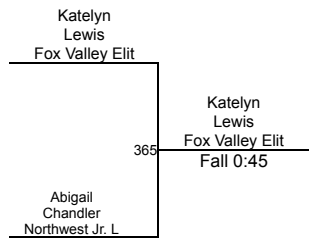

Girls 6,7,8 Grade 170-191

Round 1