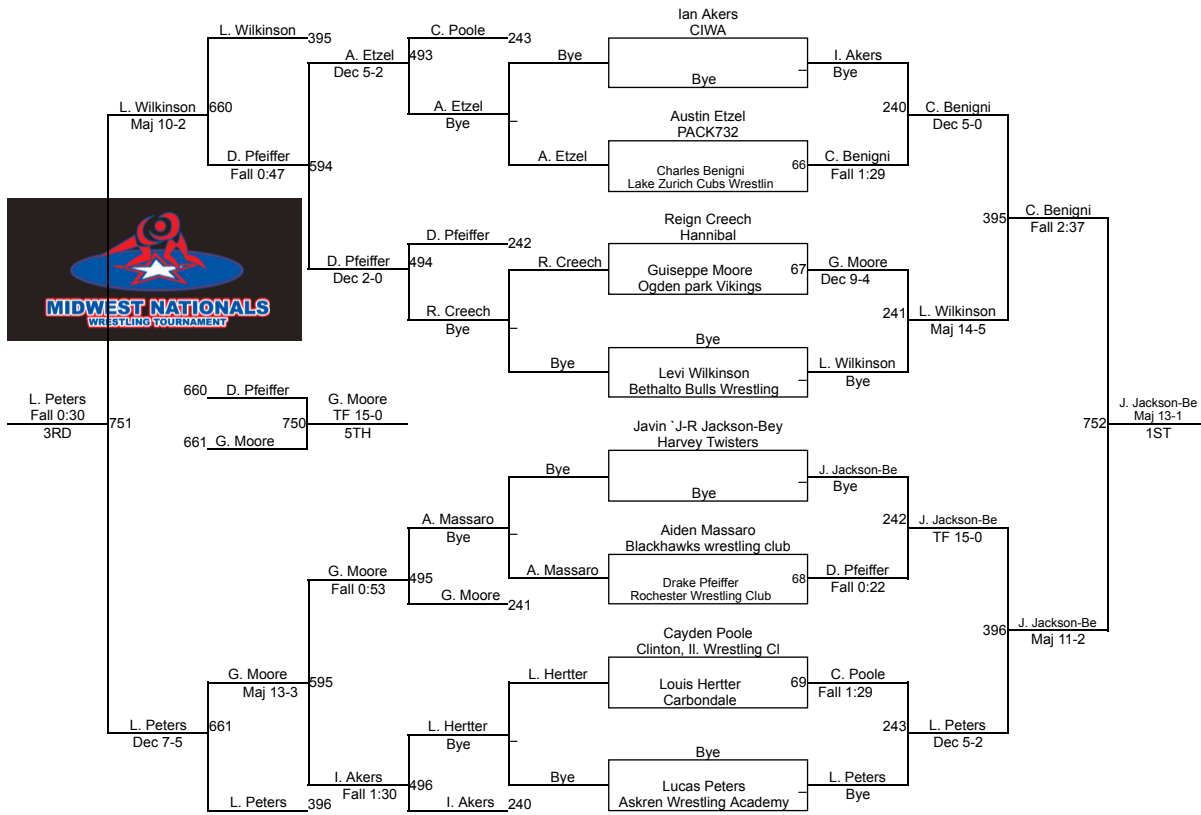

R. Williams (Holt wrestling club)
1ST

K. Barnes (Peoria Heights Minutemen)
2ND

5th-6th 55-68

5th-6th 69-75

5th-6th 74-79

5th-6th 79-84

5th-6th 83-85

5th-6th 85-87