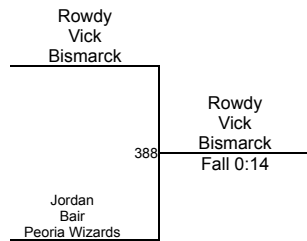

M. Starkloff (Fox Wrestling Club (jagwa))
5TH

3rd-4th 51-57

3rd-4th 59-63

3rd-4th 64-67

3rd-4th 67-73

3rd-4th 74-79

3rd-4th 79-88

3rd-4th 90-100

3rd-4th 115-118

Round 1

Round 2

Round 3

R. Vick (Bismarck)
1ST

J. Bair (Peoria Wizards Wrestling)
2ND

3rd-4th 130-137

Round 1