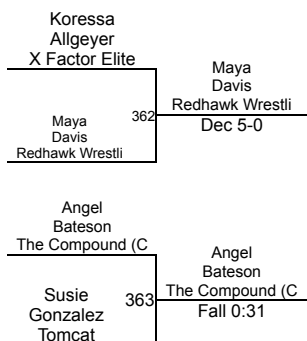

Girls 6,7,8 Grade 109-119

Round 1