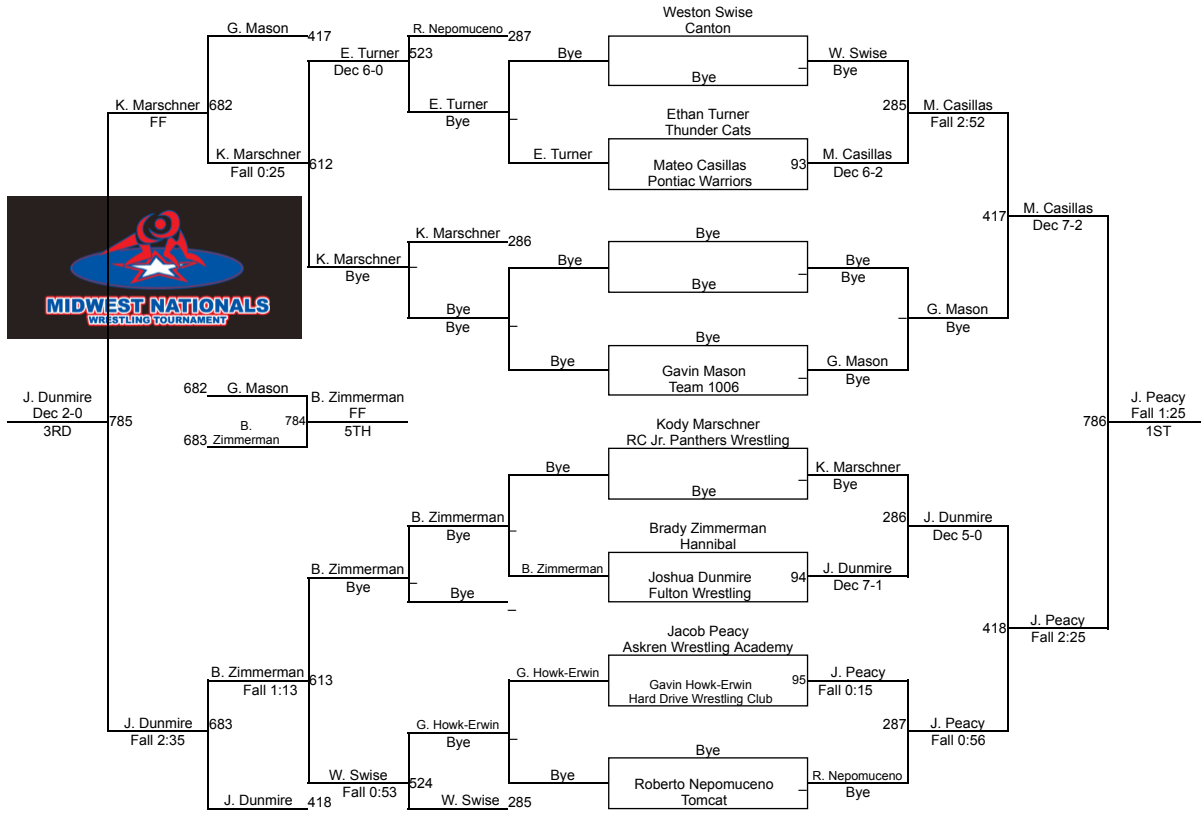

7th-8th 182-198