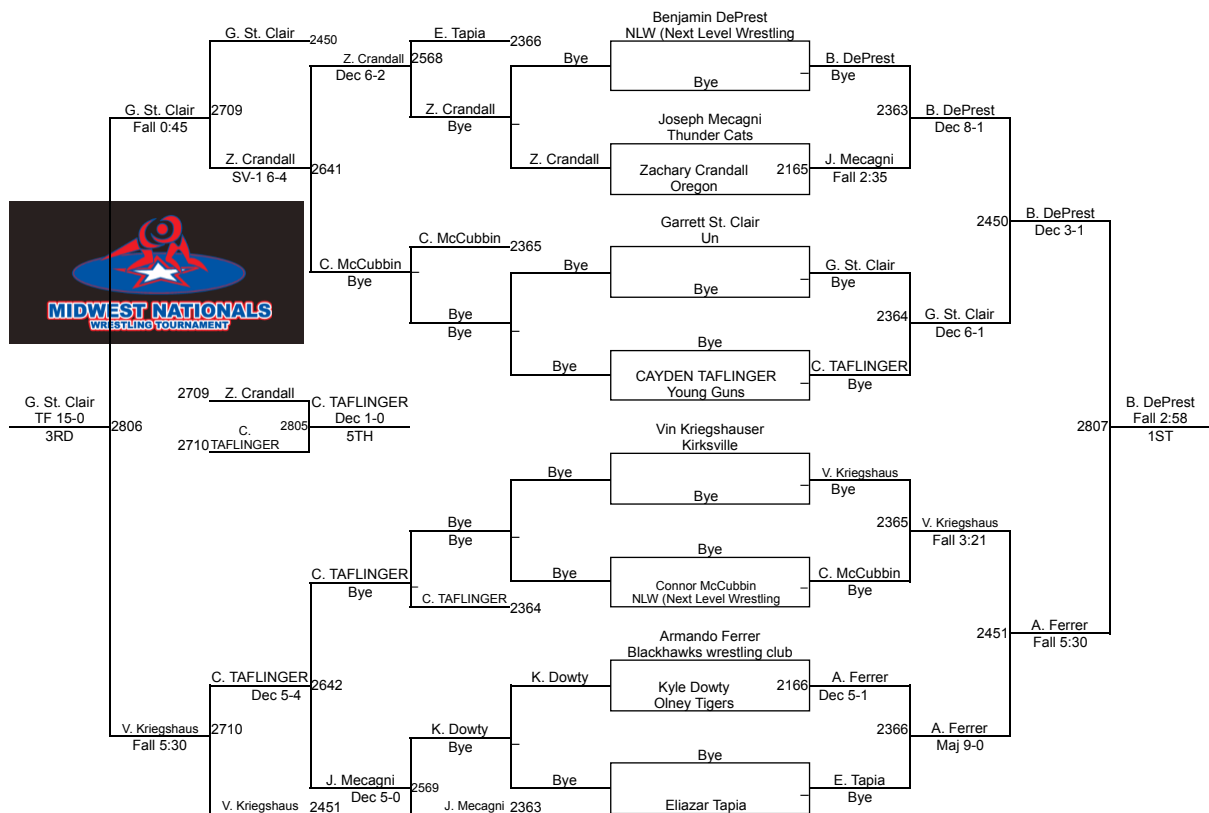

11th-12th 195-215