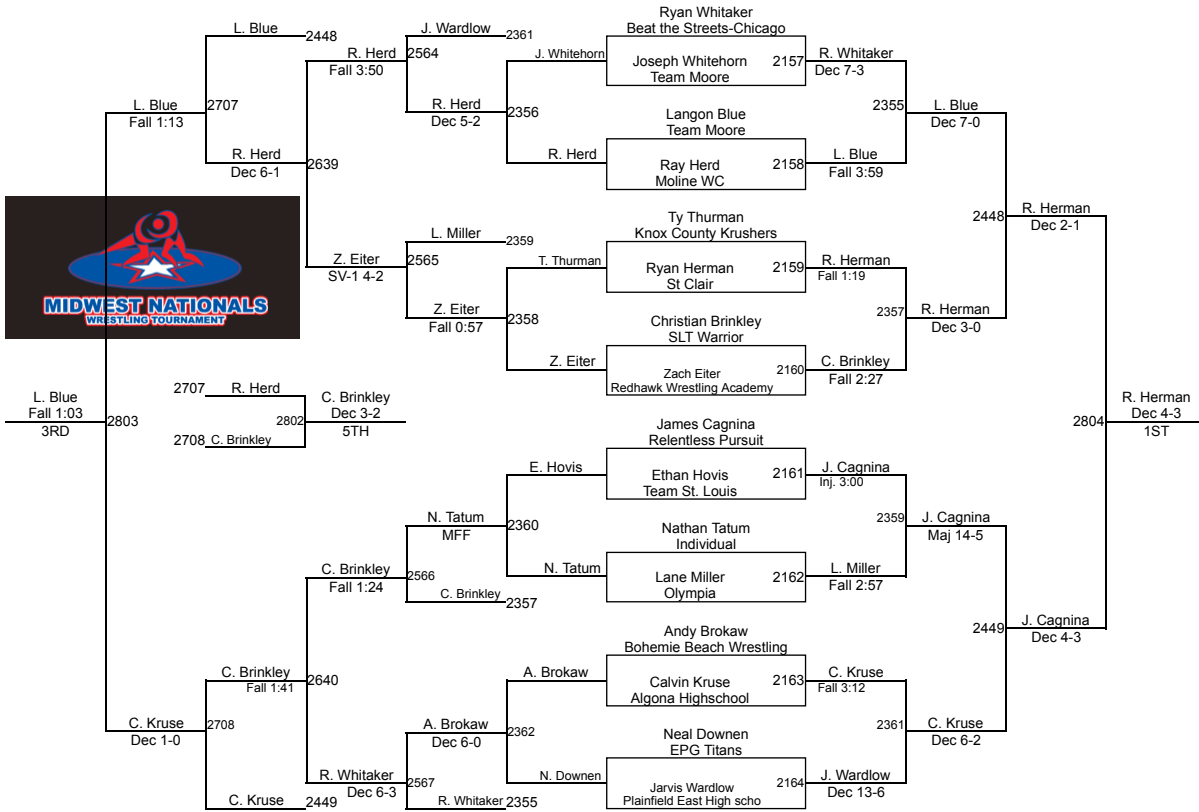

J. Padavic (Benton Wrestling Club)
5TH

11th-12th 124-136

11th-12th 128-142

11th-12th 141-148

11th-12th 149-156

11th-12th 156-163

11th-12th 163-181

11th-12th 171-188