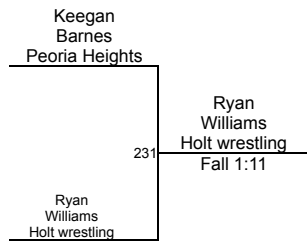

Round 2

Round 3

M. Rojas (Southside Wolverines)
1ST

M. Mosley (Urbana Tigers Wrestling C)
2ND

3rd-4th 160-165

Round 1

Round 2

Round 3