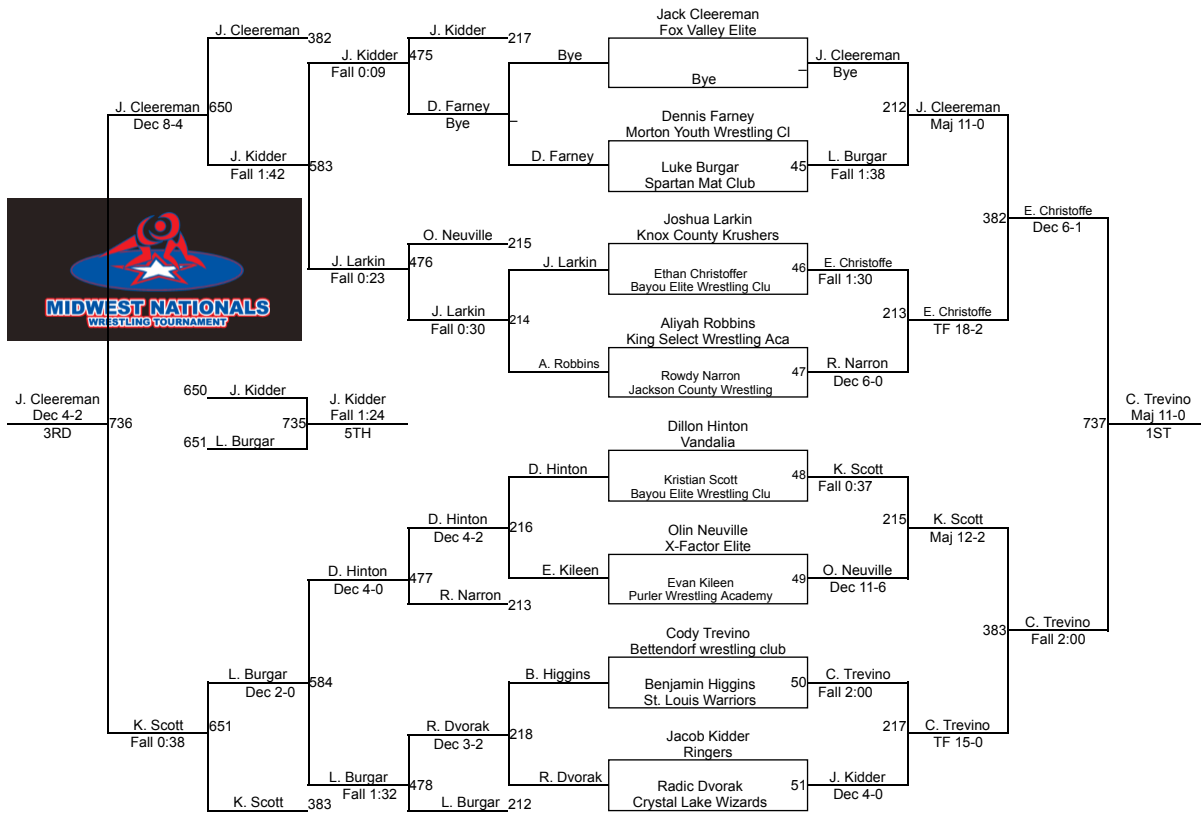

M. Starkloff (Fox Wrestling Club (jagwa))
5TH

3rd-4th 51-57

3rd-4th 59-63

3rd-4th 64-67

3rd-4th 67-73

3rd-4th 74-79

3rd-4th 79-88

3rd-4th 90-100