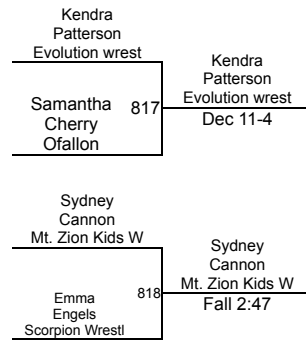

Girls 3rd, 4th & 5th Grade 64-71

Round 1

Round 2

Round 3

WRESTLERS

K. Patterson (Evolution wrestling insti)

E. Engels (Scorpion Wrestling Club)

S. Cherry (Ofallon)

S. Cannon (Mt. Zion Kids Wrestling C)

S. Cannon (Mt. Zion Kids Wrestling C)
1ST

E. Engels (Scorpion Wrestling Club)
2ND

K. Patterson (Evolution wrestling insti)
3RD

S. Cherry (Ofallon)
4TH