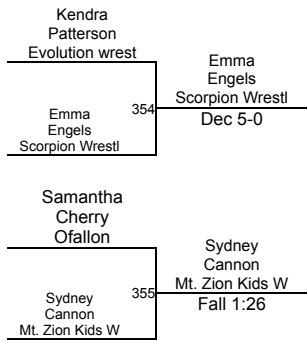

Girls 3rd, 4th & 5th Grade 64-71

Round 1