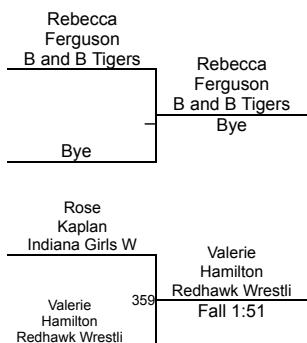

Girls 6,7,8 Grade 78-91

Round 1