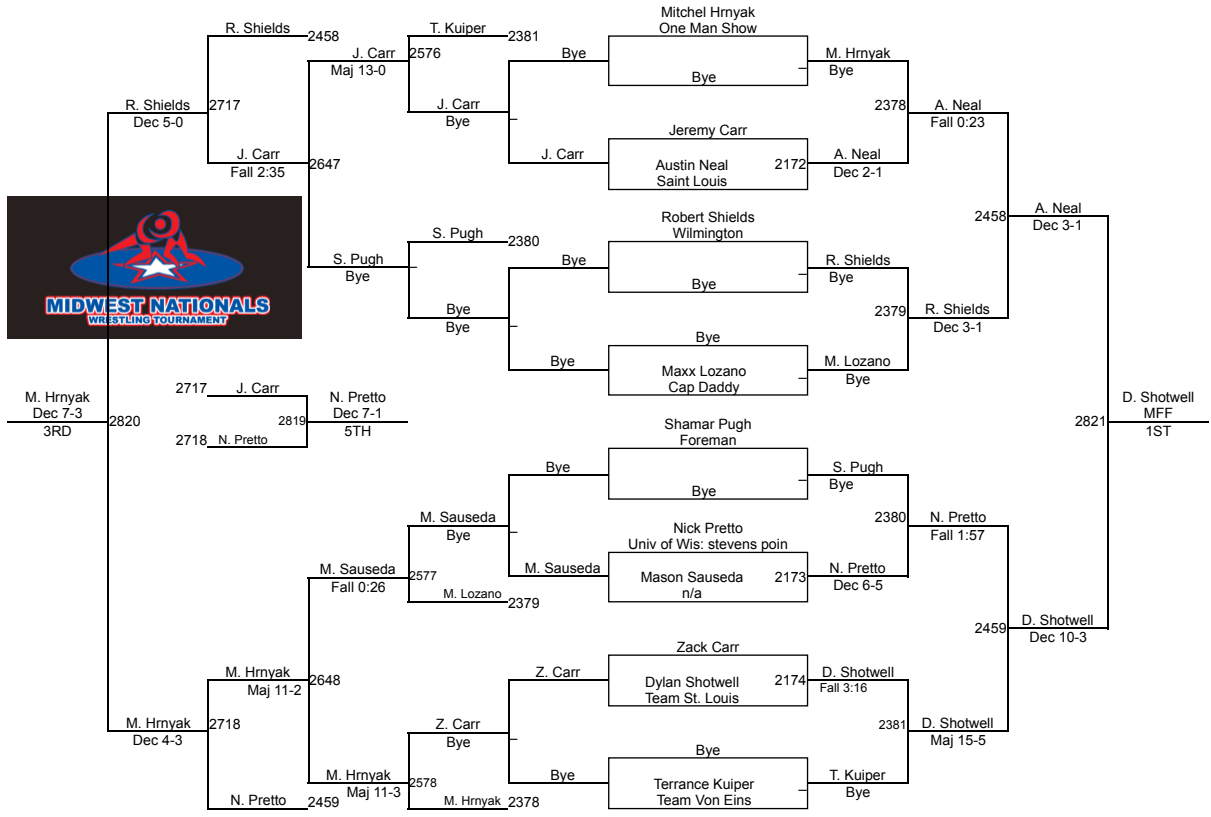

College/Open 153-165