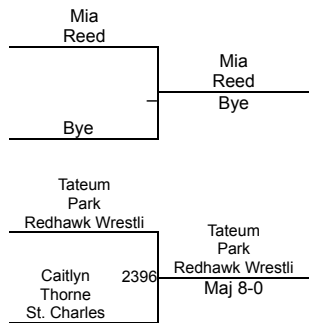

Girls 9, 10 Grade 115-121

Round 1