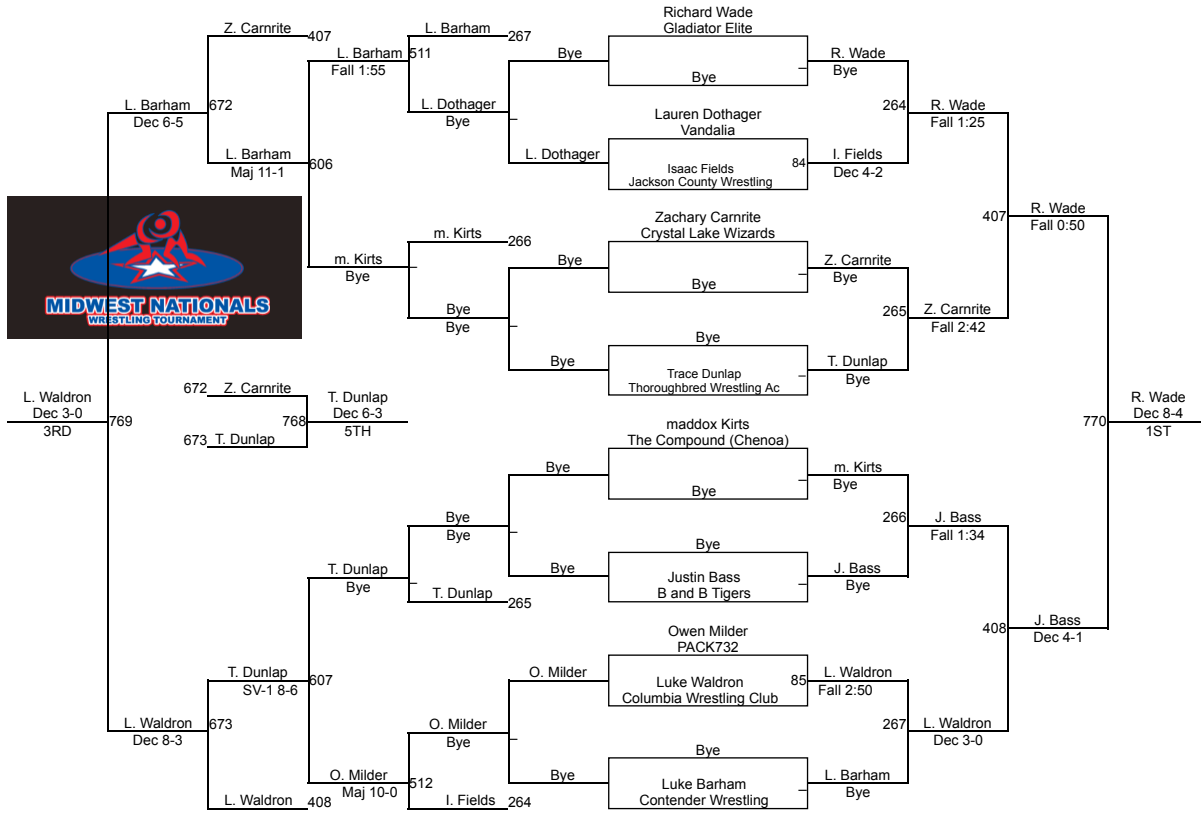

5th-6th 99-109