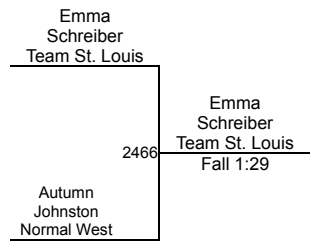

Girls 9, 10 Grade 131-157

Round 1

Round 2

Round 3

E. Schreiber (Team St. Louis)
1ST

A. Johnston (Normal West)
2ND