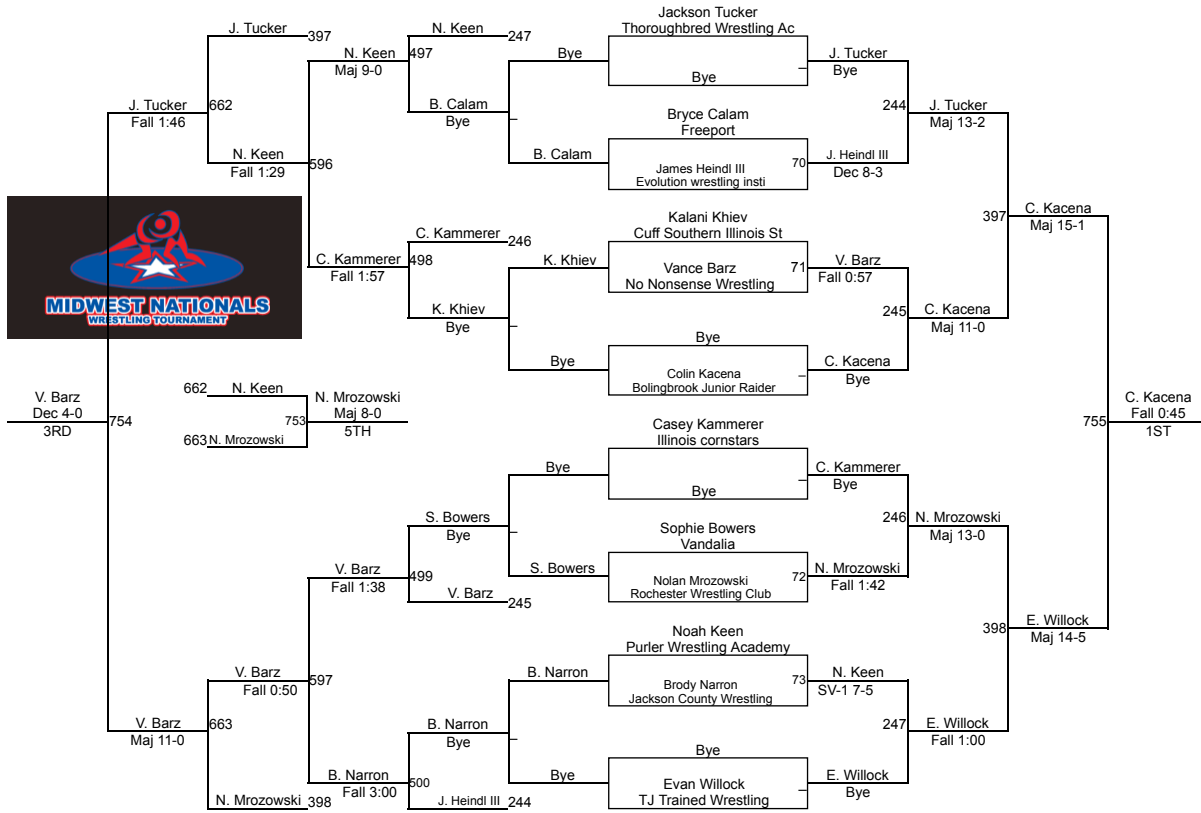

R. Williams (Holt wrestling club)
1ST

K. Barnes (Peoria Heights Minutemen)
2ND

5th-6th 55-68

5th-6th 69-75

5th-6th 74-79

5th-6th 79-84

5th-6th 83-85

5th-6th 85-87