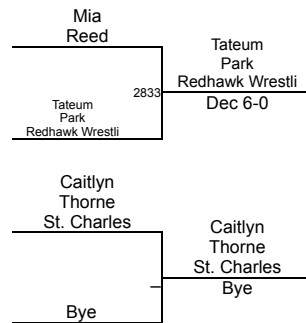

Girls 9, 10 Grade 115-121

Round 1

Round 2

Round 3

WRESTLERS

M. Reed ()

Bye

T. Park (Redhawk Wrestling Academy)

C. Thorne (St. Charles)

T. Park (Redhawk Wrestling Academy)

1ST

M. Reed ()

2ND

C. Thorne (St. Charles)

3RD

Bye

4TH