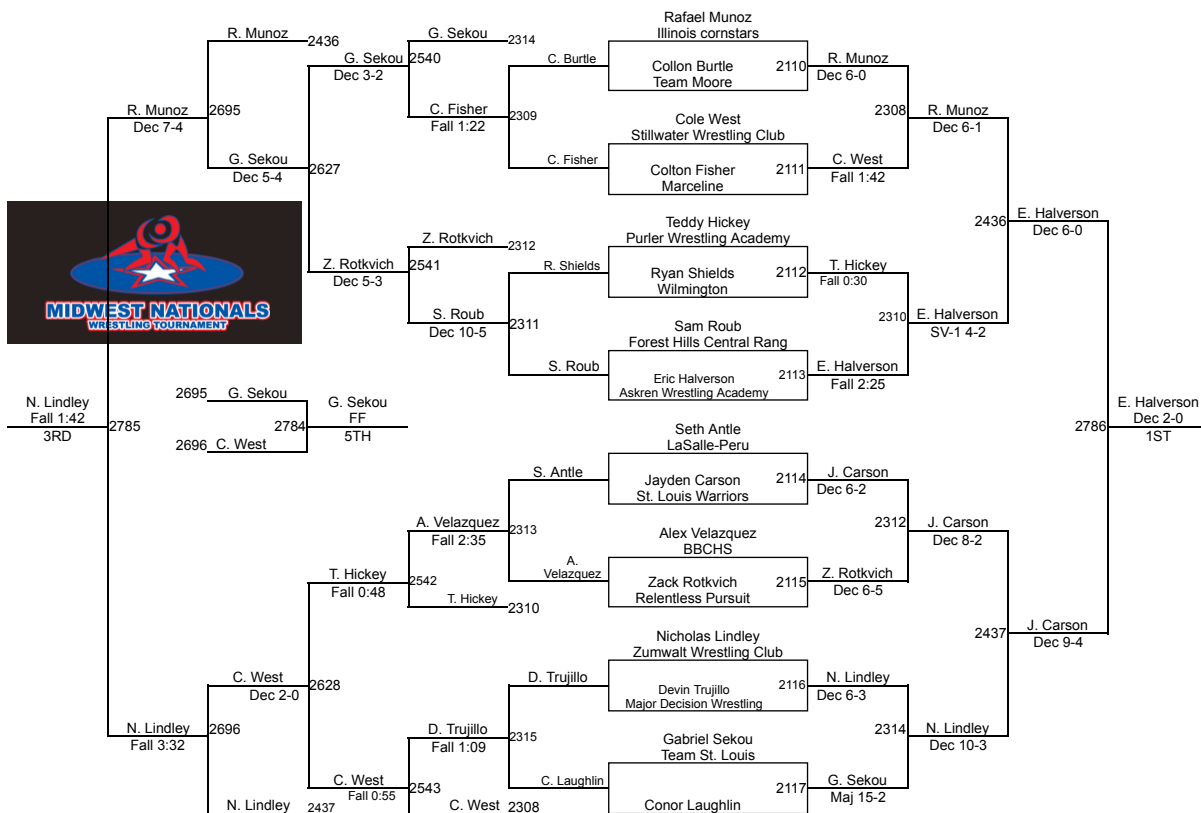

J. Padavic (Benton Wrestling Club)
5TH

11th-12th 124-136

11th-12th 128-142

11th-12th 141-148

11th-12th 149-156

11th-12th 156-163

11th-12th 163-181

11th-12th 171-188