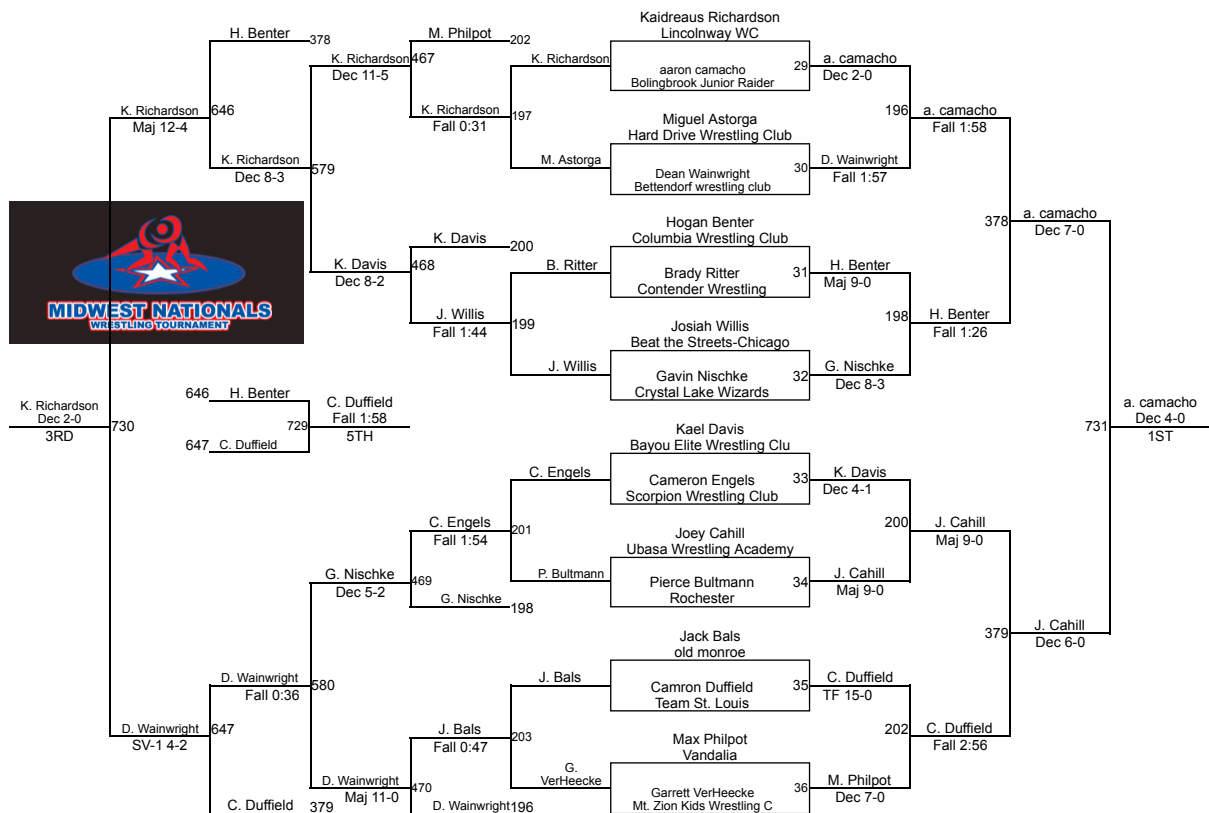

M. Starkloff (Fox Wrestling Club (jagwa))
5TH

3rd-4th 51-57

3rd-4th 59-63

3rd-4th 64-67

3rd-4th 67-73

3rd-4th 74-79

3rd-4th 79-88

3rd-4th 90-100