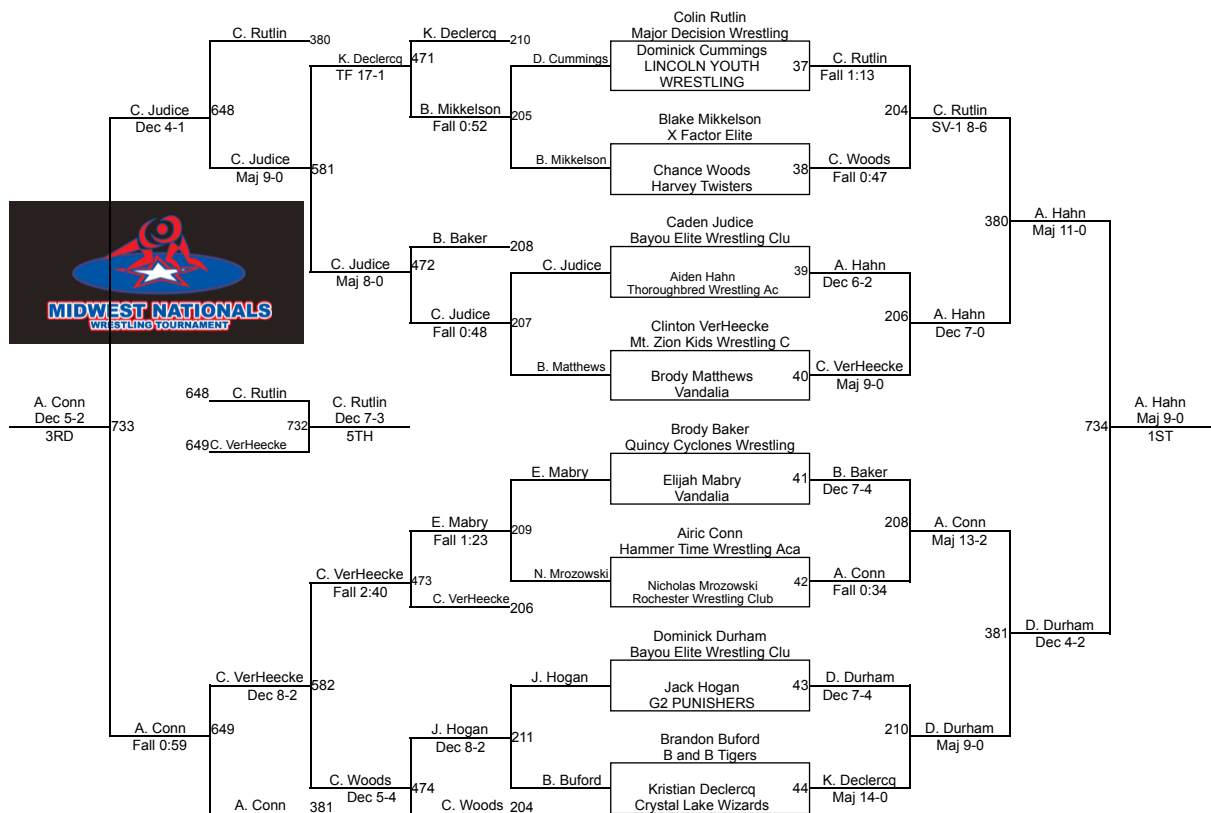

M. Starkloff (Fox Wrestling Club (jagwa))
5TH

3rd-4th 51-57

3rd-4th 59-63

3rd-4th 64-67

3rd-4th 67-73

3rd-4th 74-79

3rd-4th 79-88

3rd-4th 90-100