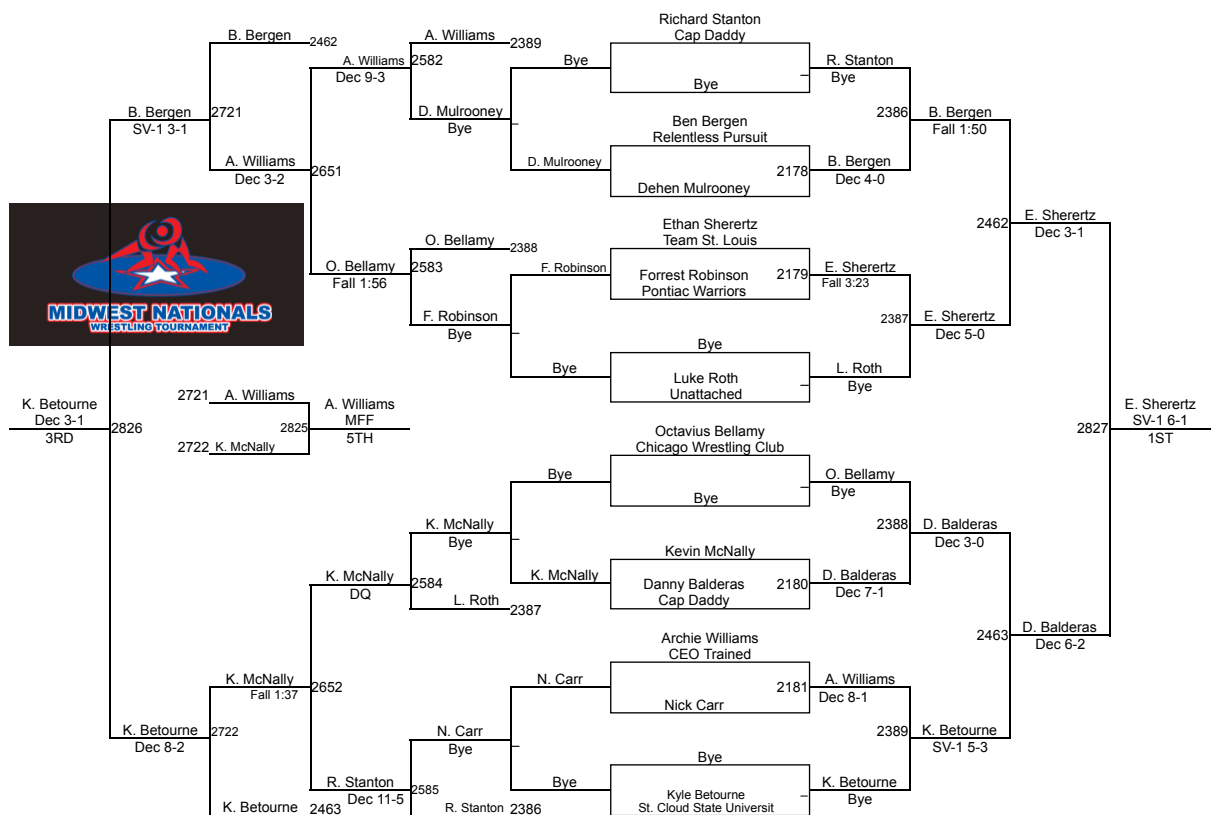

College/Open 202-225