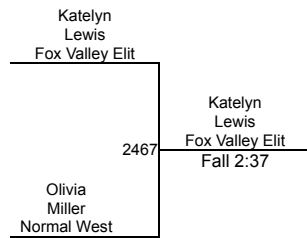

Girls 9, 10 Grade 191-191

Round 1

Round 2

Round 3

K. Lewis (Fox Valley Elite)
1ST

O. Miller (Normal West)
2ND