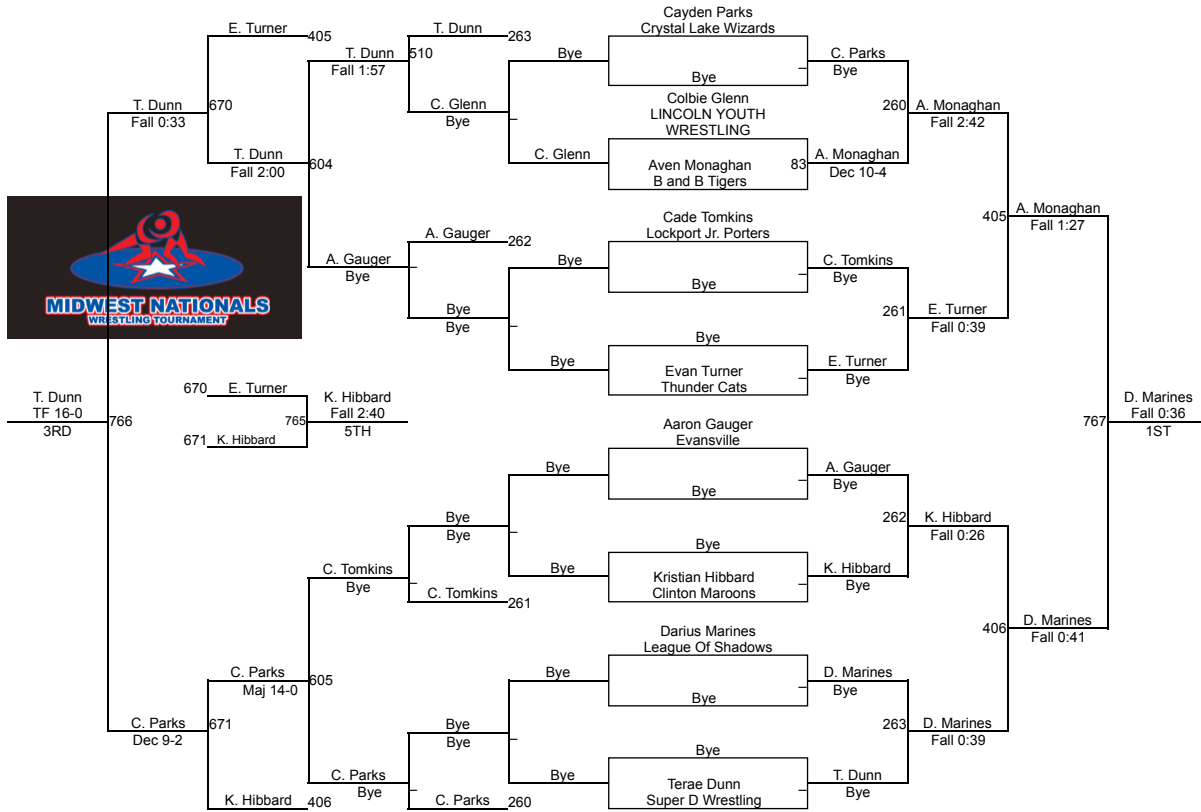

5th-6th 99-107