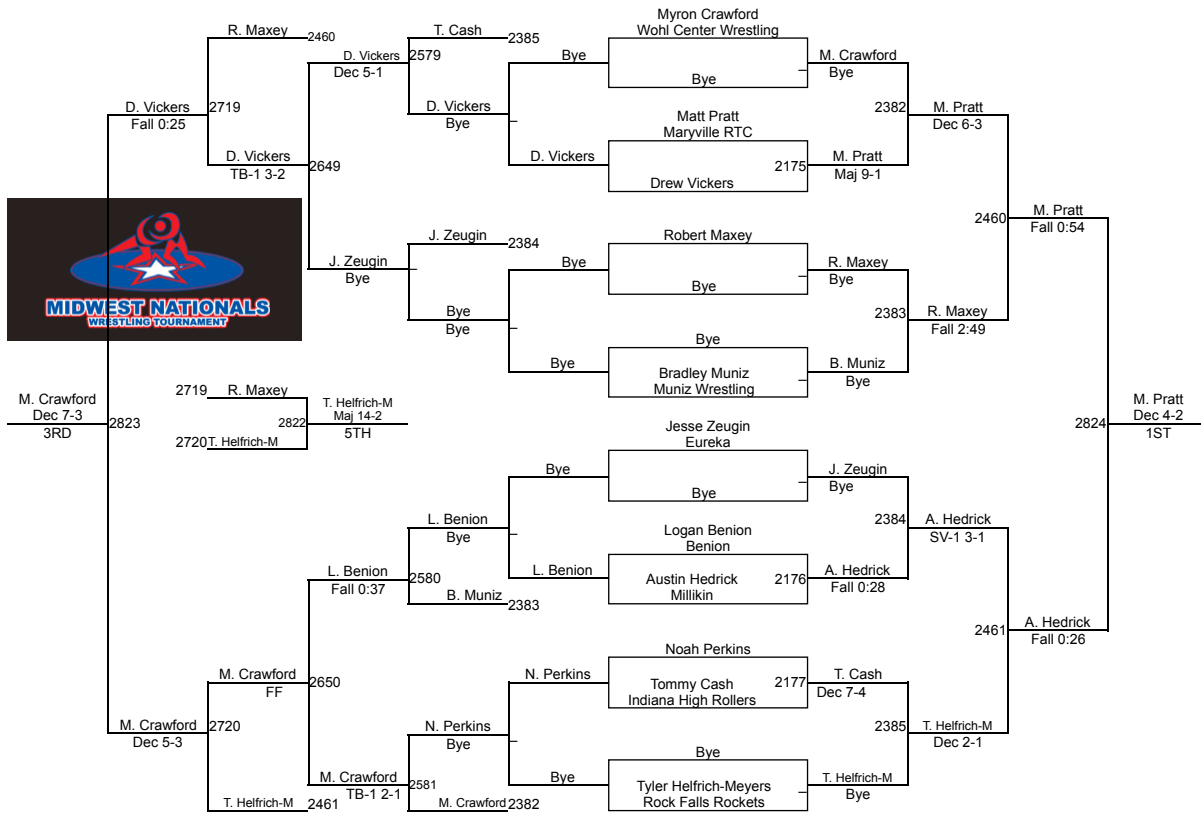

College/Open 169-186