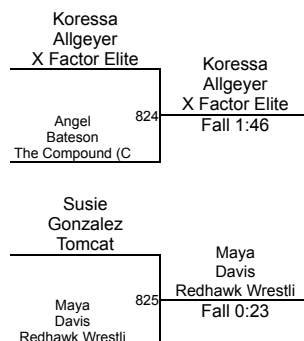

Girls 6,7,8 Grade 109-119

Round 1

Round 2

Round 3

WRESTLERS

K. Allgeyer (X Factor Elite)

M. Davis (Redhawk Wrestling Academy)

A. Bateson (The Compound (Chenoa))

S. Gonzalez (Tomcat)

M. Davis (Redhawk Wrestling Academy)
1ST

K. Allgeyer (X Factor Elite)
2ND

A. Bateson (The Compound (Chenoa))
3RD

S. Gonzalez (Tomcat)
4TH