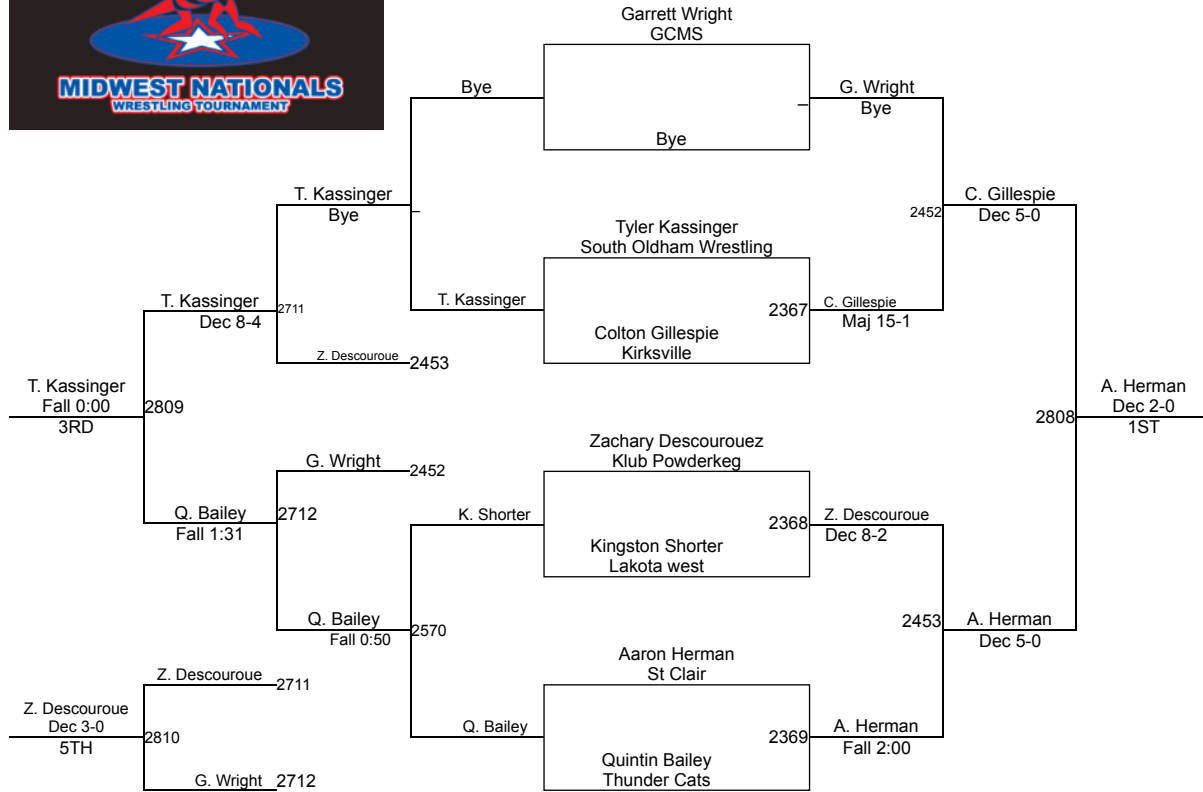

11th-12th 218-243