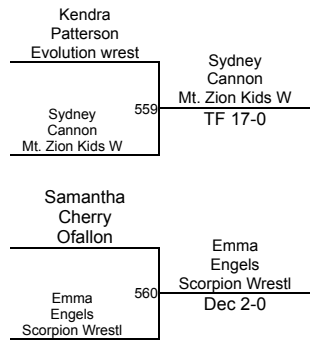

Girls 3rd, 4th & 5th Grade 64-71

Round 1

Round 2

Round 3

WRESTLERS

K. Patterson (Evolution wrestling insti)

E. Engels (Scorpion Wrestling Club)

S. Cherry (Ofallon)

S. Cannon (Mt. Zion Kids Wrestling C)

S. Cannon (Mt. Zion Kids Wrestling C)
1ST

E. Engels (Scorpion Wrestling Club)
2ND

K. Patterson (Evolution wrestling insti)
3RD

S. Cherry (Ofallon)
4TH