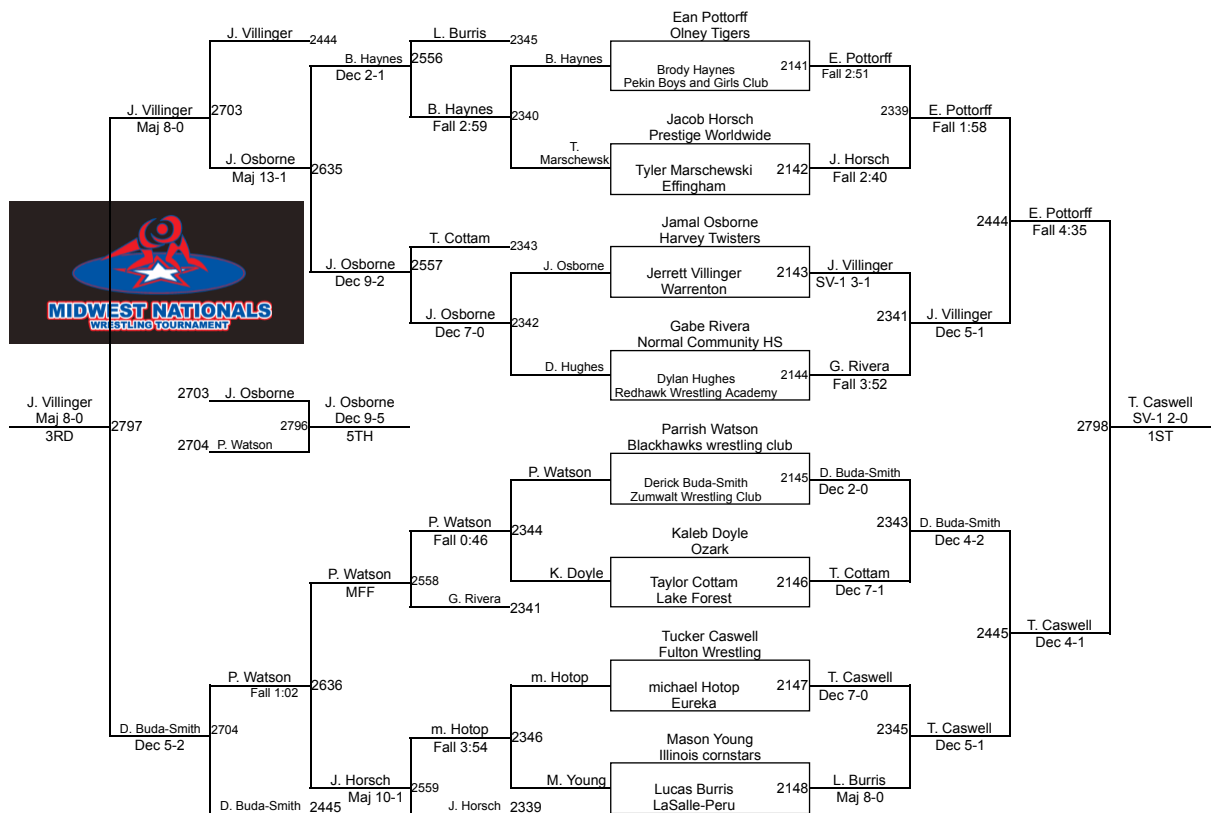

J. Padavic (Benton Wrestling Club)
5TH

11th-12th 124-136

11th-12th 128-142

11th-12th 141-148

11th-12th 149-156

11th-12th 156-163

11th-12th 163-181

11th-12th 171-188