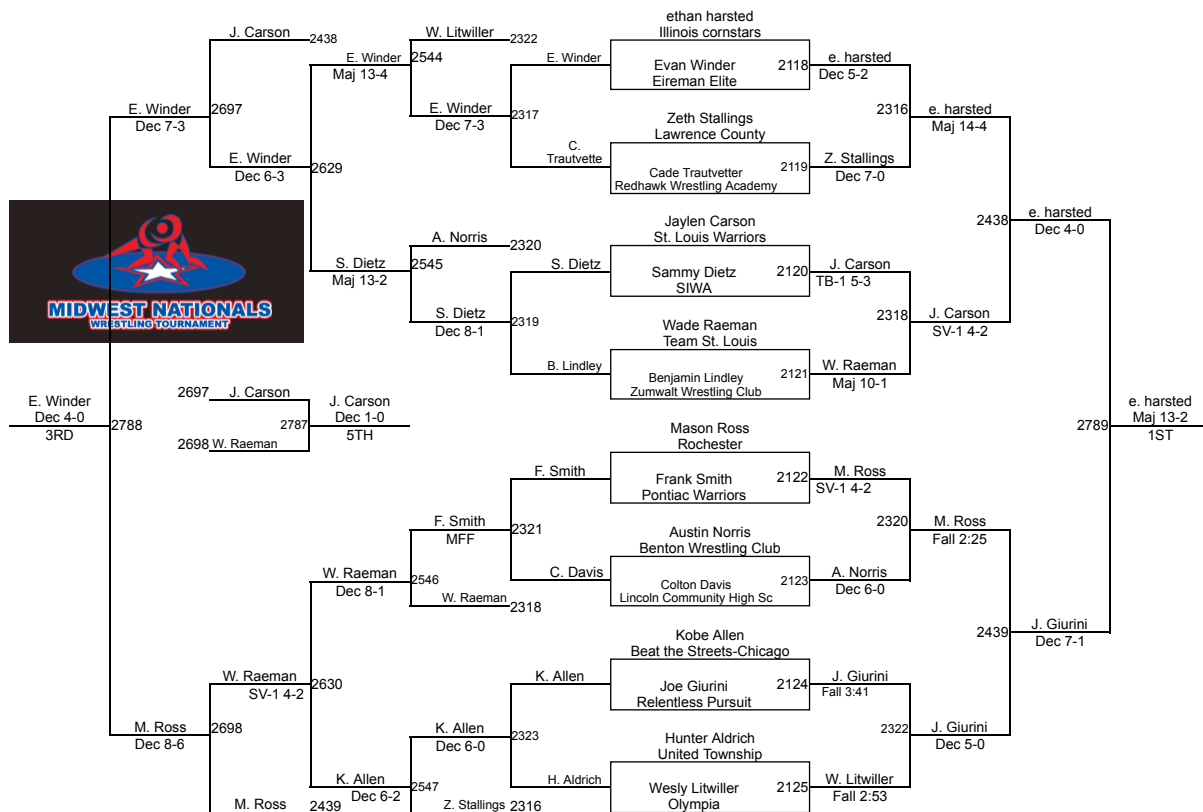

J. Padavic (Benton Wrestling Club)
5TH

11th-12th 124-136

11th-12th 128-142

11th-12th 141-148

11th-12th 149-156

11th-12th 156-163

11th-12th 163-181

11th-12th 171-188