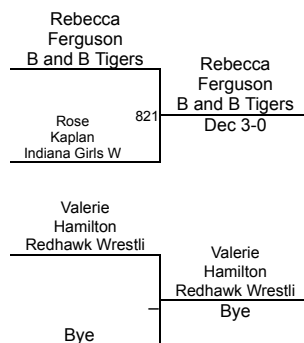

Girls 6,7,8 Grade 78-91

Round 1

Round 2

Round 3

WRESTLERS

R. Ferguson (B and B Tigers)

Bye

R. Kaplan (Indiana Girls Wrestling)