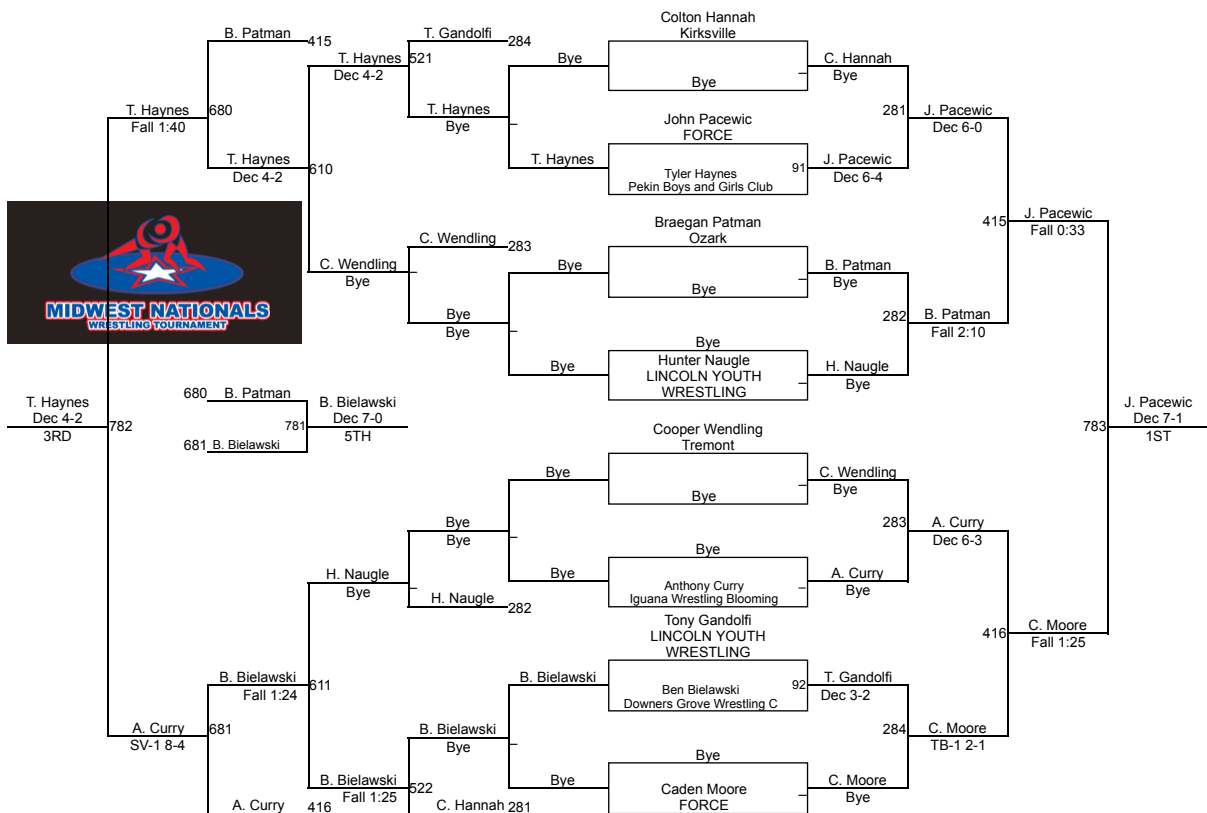

7th-8th 161-178