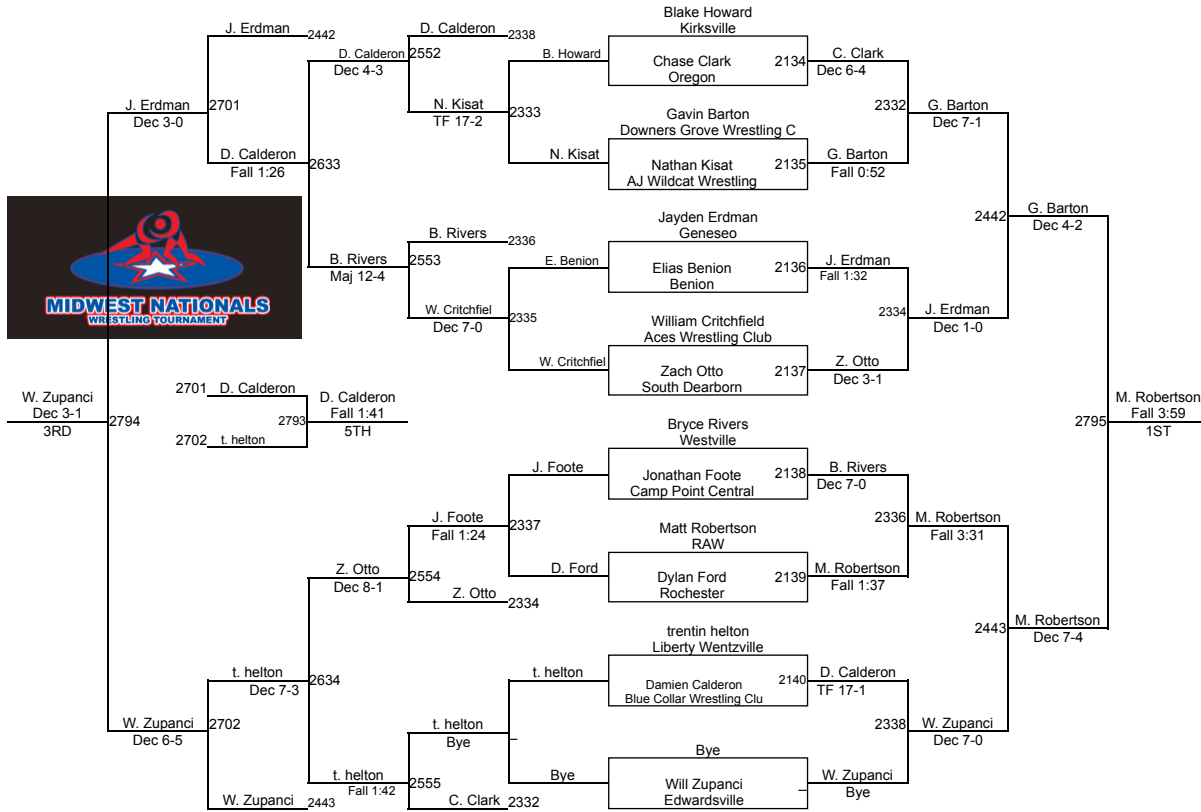

J. Padavic (Benton Wrestling Club)
5TH

11th-12th 124-136

11th-12th 128-142

11th-12th 141-148

11th-12th 149-156

11th-12th 156-163

11th-12th 163-181

11th-12th 171-188