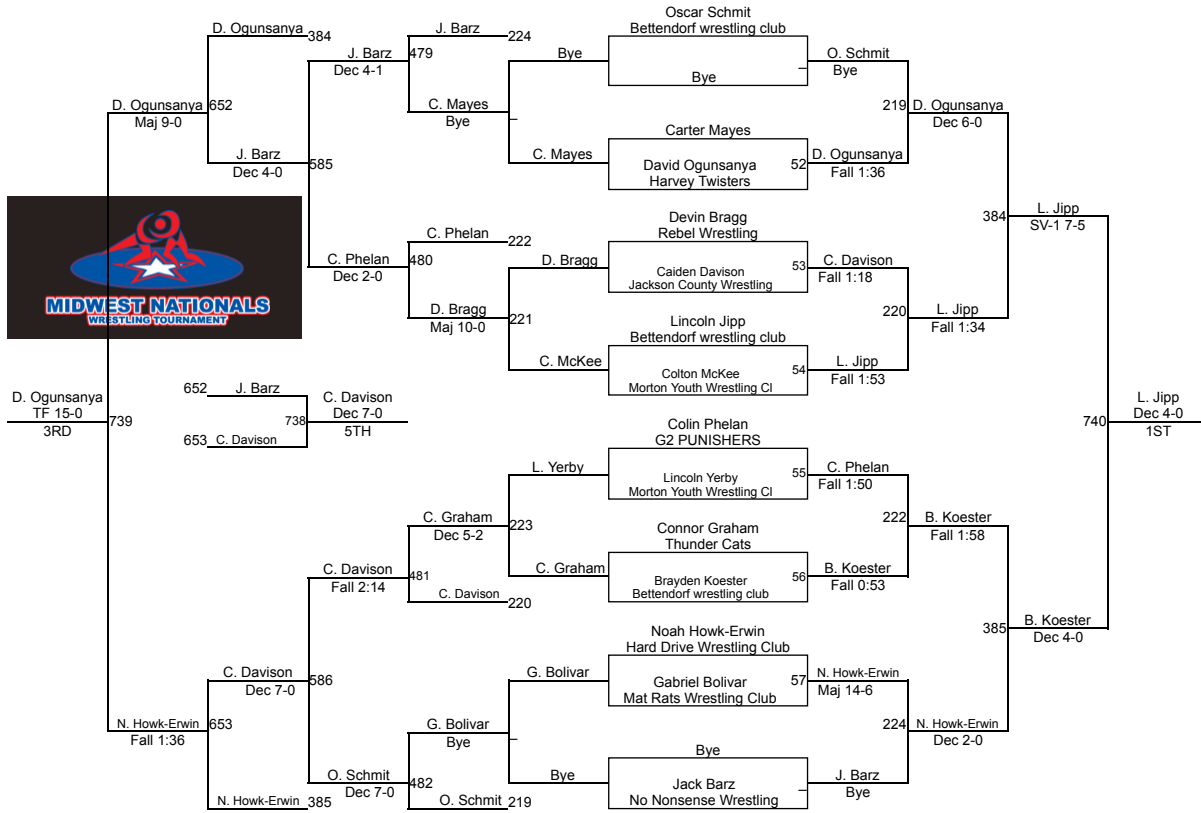

M. Starkloff (Fox Wrestling Club (jagwa))
5TH

3rd-4th 51-57

3rd-4th 59-63

3rd-4th 64-67

3rd-4th 67-73

3rd-4th 74-79

3rd-4th 79-88

3rd-4th 90-100