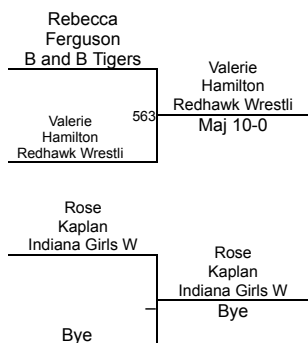

Girls 6,7,8 Grade 78-91

Round 1

Round 2

Round 3

WRESTLERS

R. Ferguson (B and B Tigers)

Bye

R. Kaplan (Indiana Girls Wrestling)

V. Hamilton (Redhawk Wrestling Academy)