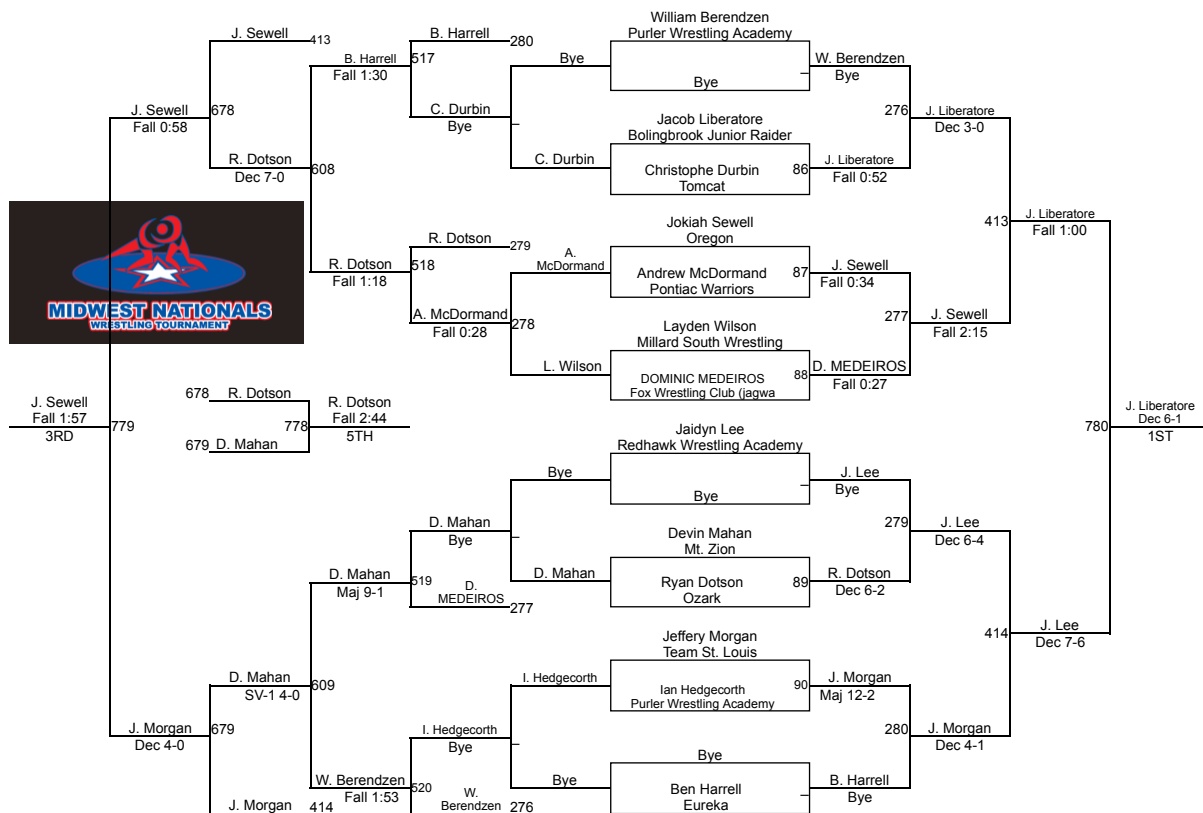

7th-8th 142-159