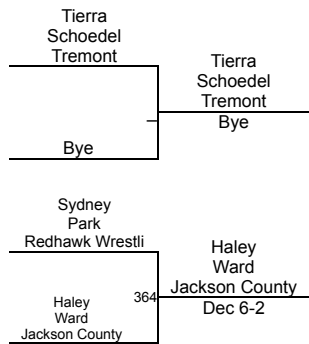

Girls 6,7,8 Grade 124-134

Round 1