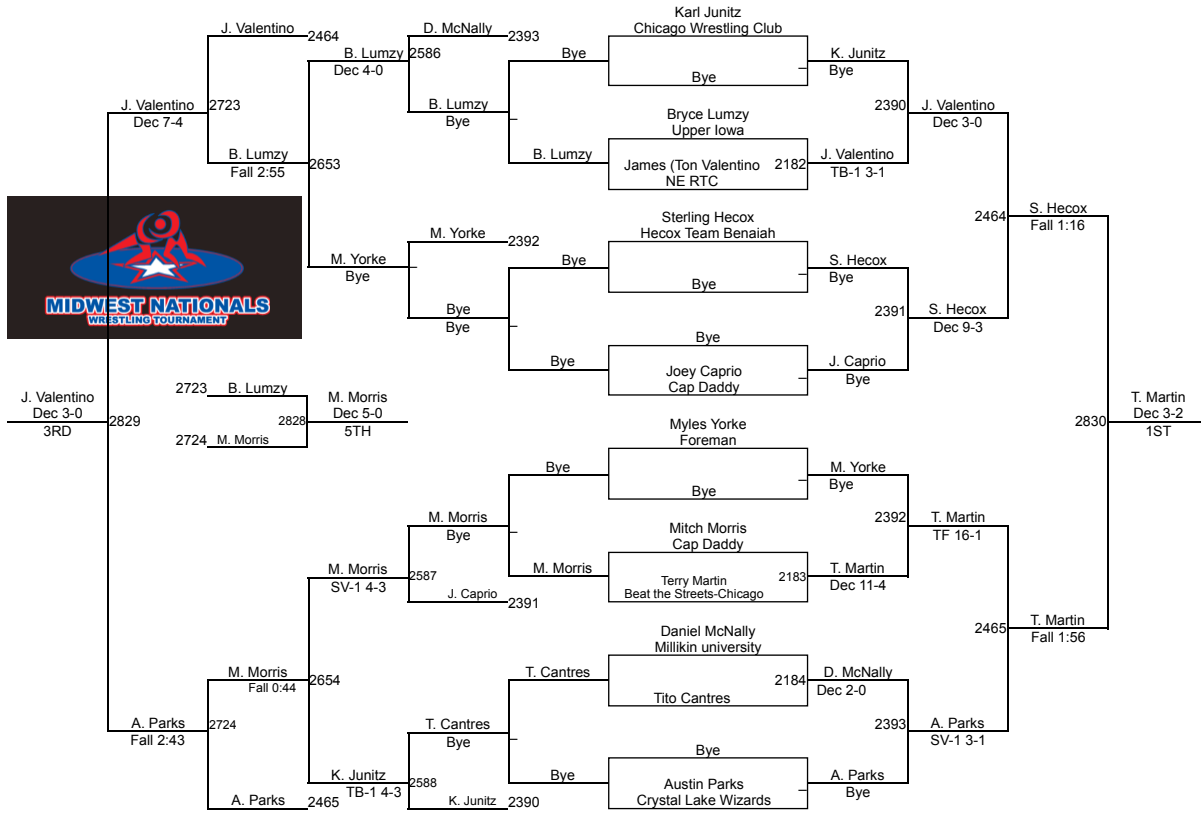

College/Open 226-253