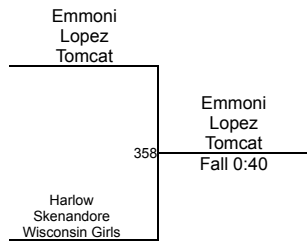

Girls 3rd, 4th & 5th Grade 86-95

Round 1