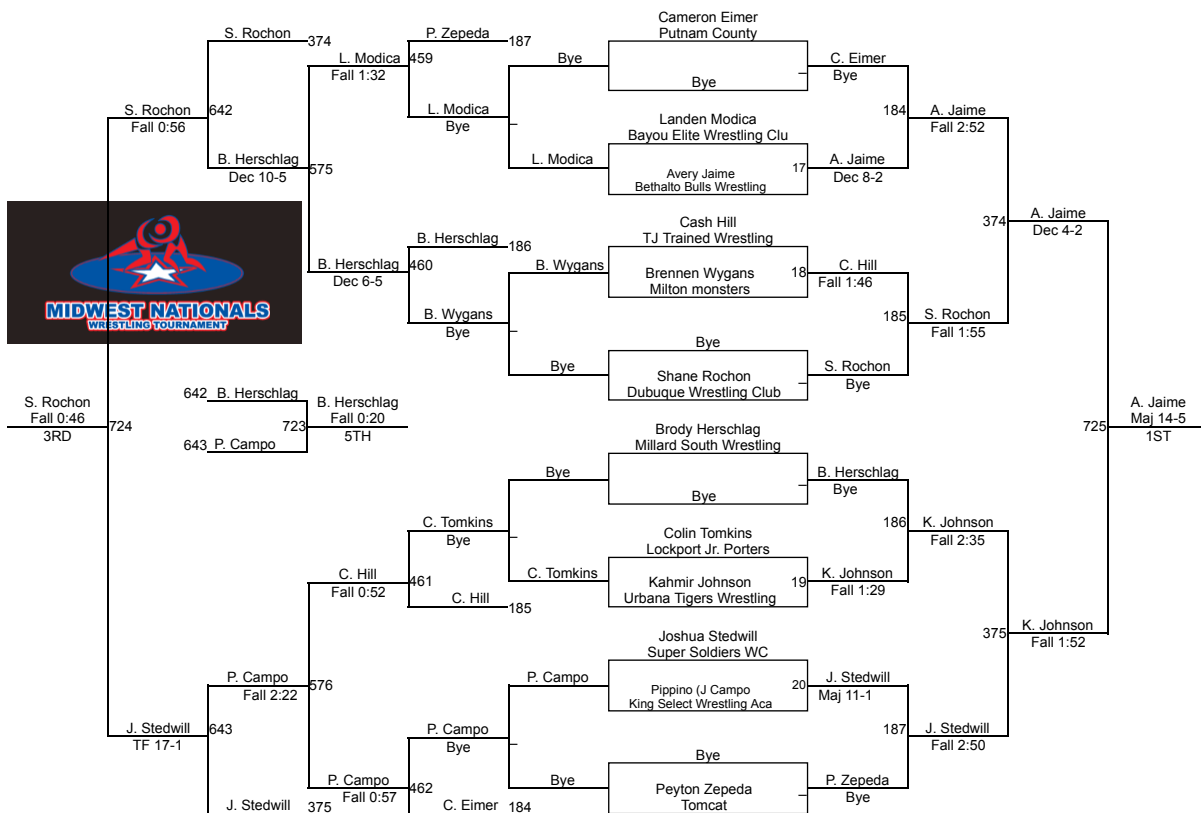

M. Starkloff (Fox Wrestling Club (jagwa))
5TH

3rd-4th 51-57

3rd-4th 59-63

3rd-4th 64-67

3rd-4th 67-73

3rd-4th 74-79

3rd-4th 79-88

3rd-4th 90-100