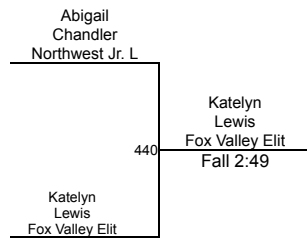

Girls 6,7,8 Grade 170-191

Round 1

Round 2

Round 3

K. Lewis (Fox Valley Elite)
1ST

A. Chandler (Northwest Jr. Lions)
2ND