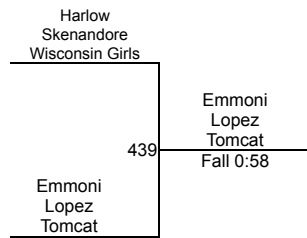

Girls 3rd, 4th & 5th Grade 86-95

Round 1

Round 2

Round 3

E. Lopez (Tomcat)

1ST

H. Skenandore (Wisconsin Girls National)

2ND