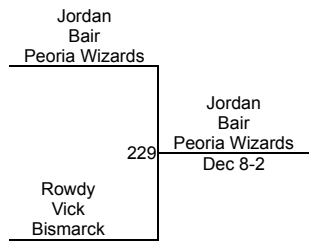

M. Starkloff (Fox Wrestling Club (jagwa))
5TH

3rd-4th 51-57

3rd-4th 59-63

3rd-4th 64-67

3rd-4th 67-73

3rd-4th 74-79

3rd-4th 79-88

3rd-4th 90-100

3rd-4th 115-118

Round 1

Round 2

Round 3

R. Vick (Bismarck)
1ST

J. Bair (Peoria Wizards Wrestling)
2ND

3rd-4th 130-137

Round 1