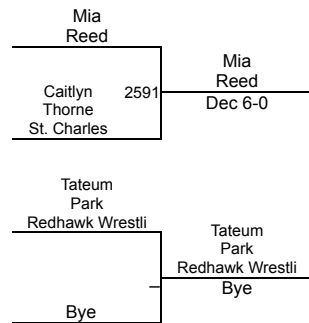

Girls 9, 10 Grade 115-121

Round 1

Round 2

Round 3

WRESTLERS

M. Reed ()

Bye

T. Park (Redhawk Wrestling Academy)

C. Thorne (St. Charles)

T. Park (Redhawk Wrestling Academy)

1ST

M. Reed ()

2ND

C. Thorne (St. Charles)

3RD

Bye

4TH