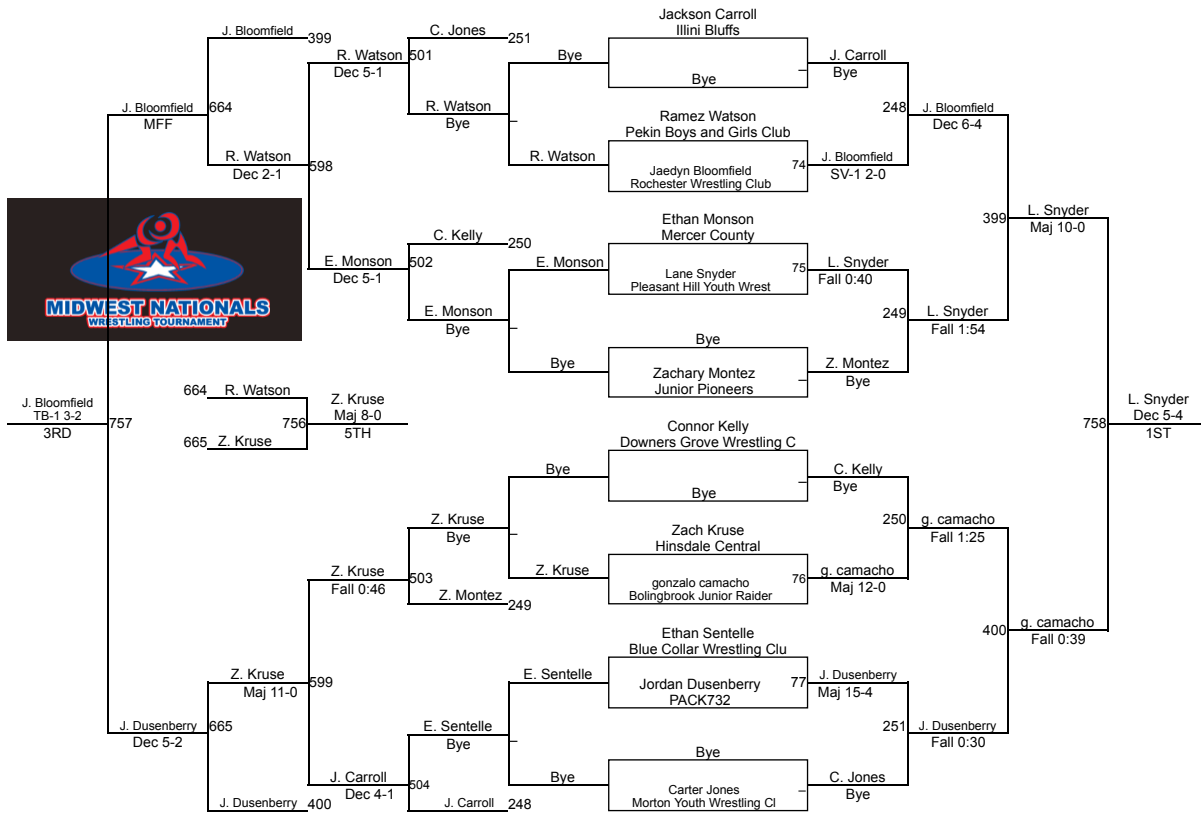

R. Williams (Holt wrestling club)
1ST

K. Barnes (Peoria Heights Minutemen)
2ND

5th-6th 55-68

5th-6th 69-75

5th-6th 74-79

5th-6th 79-84

5th-6th 83-85

5th-6th 85-87