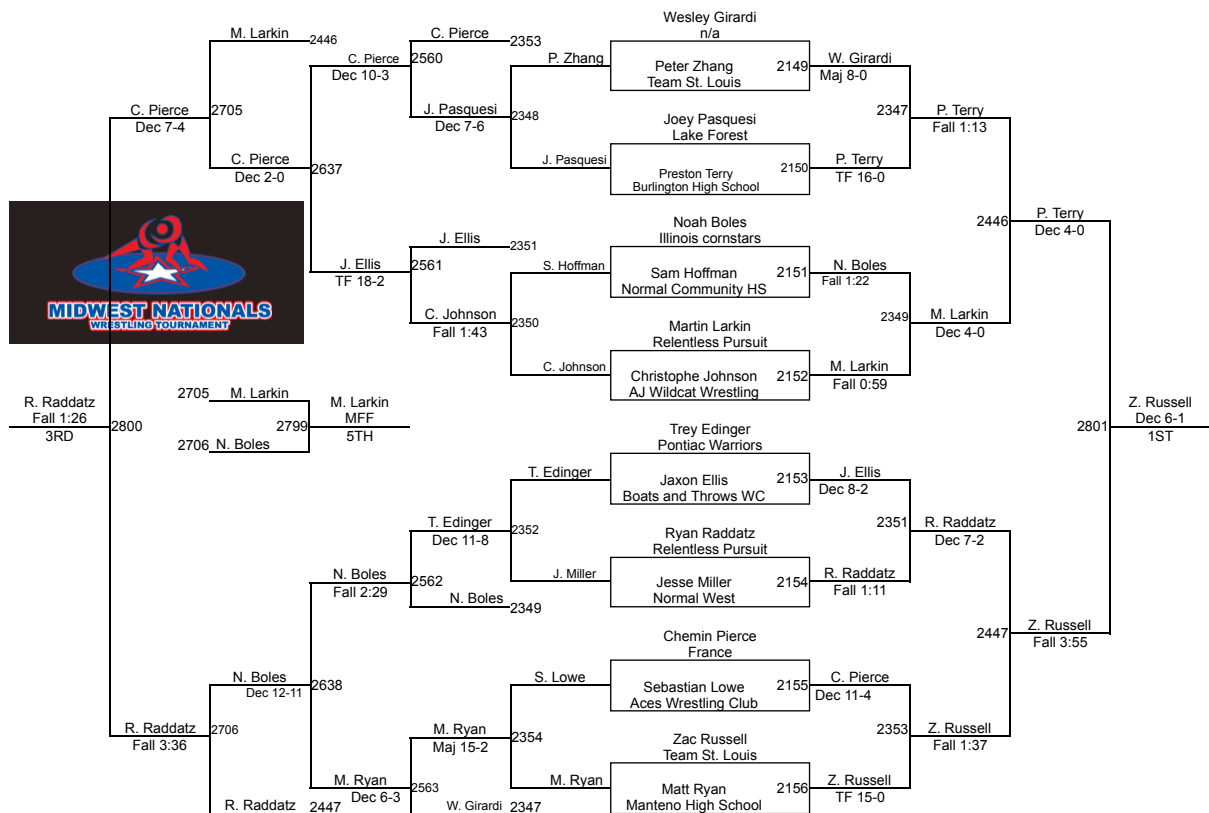

J. Padavic (Benton Wrestling Club)
5TH

11th-12th 124-136

11th-12th 128-142

11th-12th 141-148

11th-12th 149-156

11th-12th 156-163

11th-12th 163-181

11th-12th 171-188