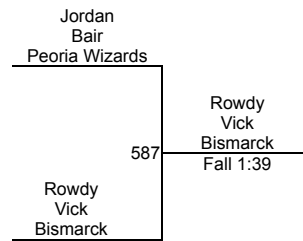

3rd-4th 115-118

Round 1

Round 2

Round 3

R. Vick (Bismarck)
1ST

J. Bair (Peoria Wizards Wrestling)
2ND

3rd-4th 130-137

Round 1