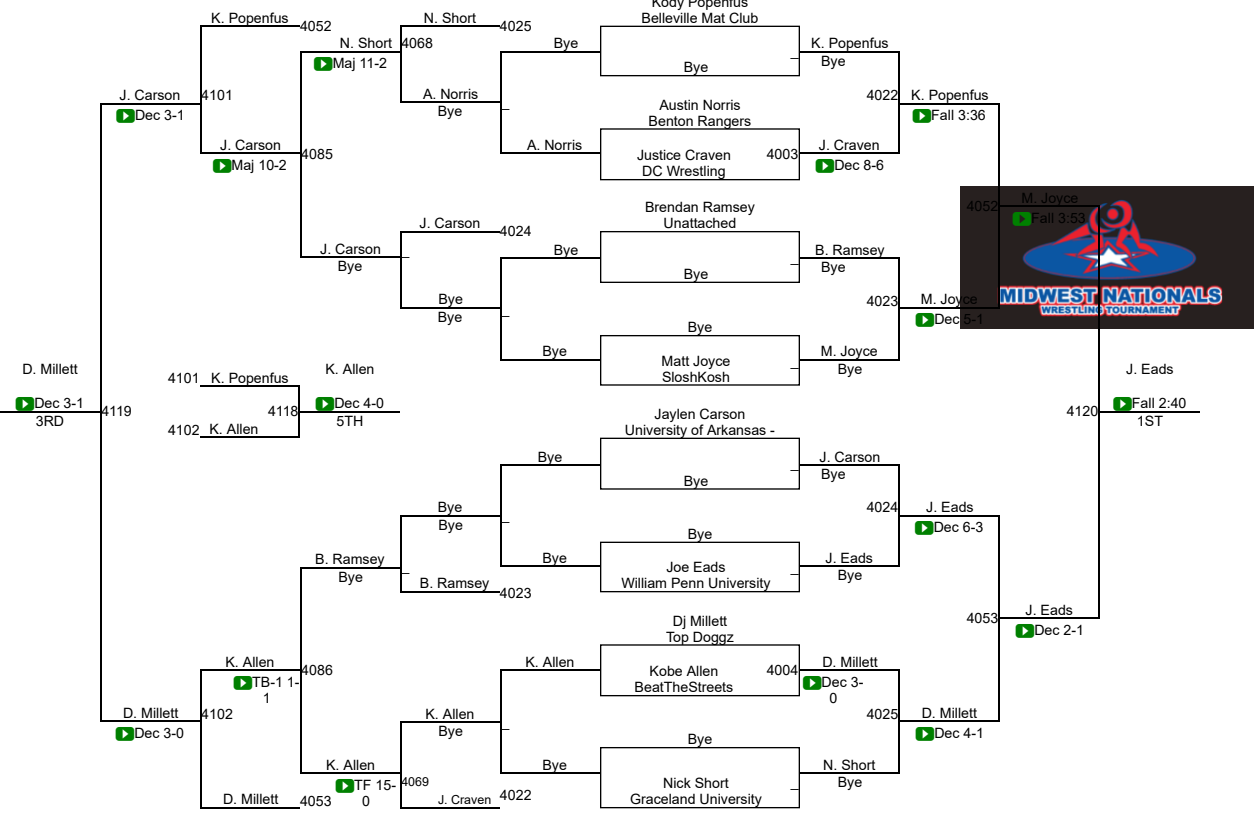

Boys 11th & 12th Grade 166-180

Boys 11th & 12th Grade 200-224

Boys 11th & 12th Grade 229-287

Men College/Open 134-146

Men College/Open 148-161

Men College/Open 153-167

Men College/Open 166-176

Men College/Open 178-195