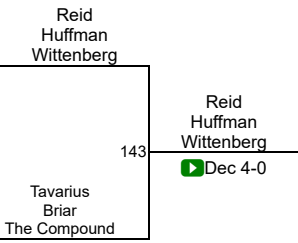

Boys 1st-2nd Grade 89-93

Round 1

Round 2

Round 3

T. Briar (The Compound)
1ST

R. Huffman (Wittenberg)
2ND

Midwest Nationals

Boys 3rd-4th Grade 47-53