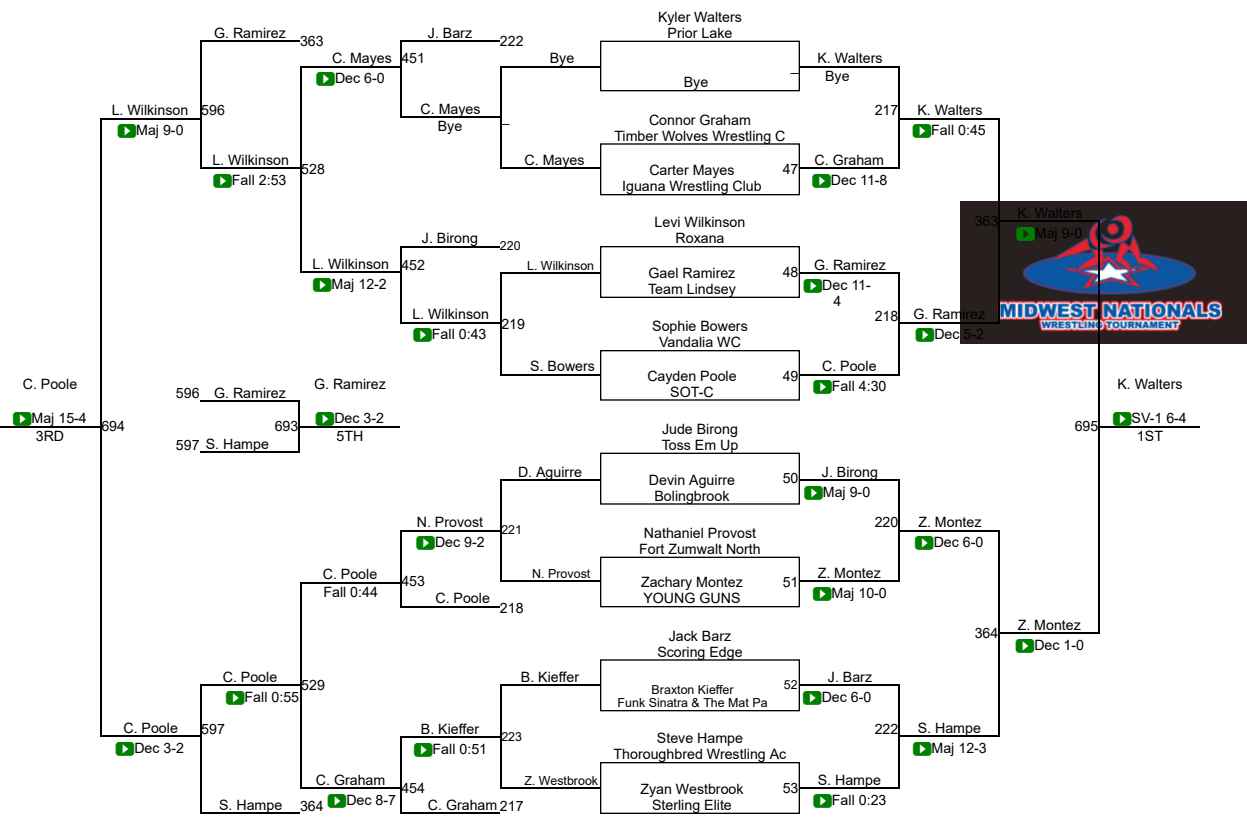

L. Cornwell (Crawford county wrestling)

4TH

Boys 5th-6th Grade 73-78

Boys 5th-6th Grade 76-83

Boys 5th-6th Grade 83-89

Boys 5th-6th Grade 93-102

Boys 7th-8th Grade 164-180

Midwest Nationals