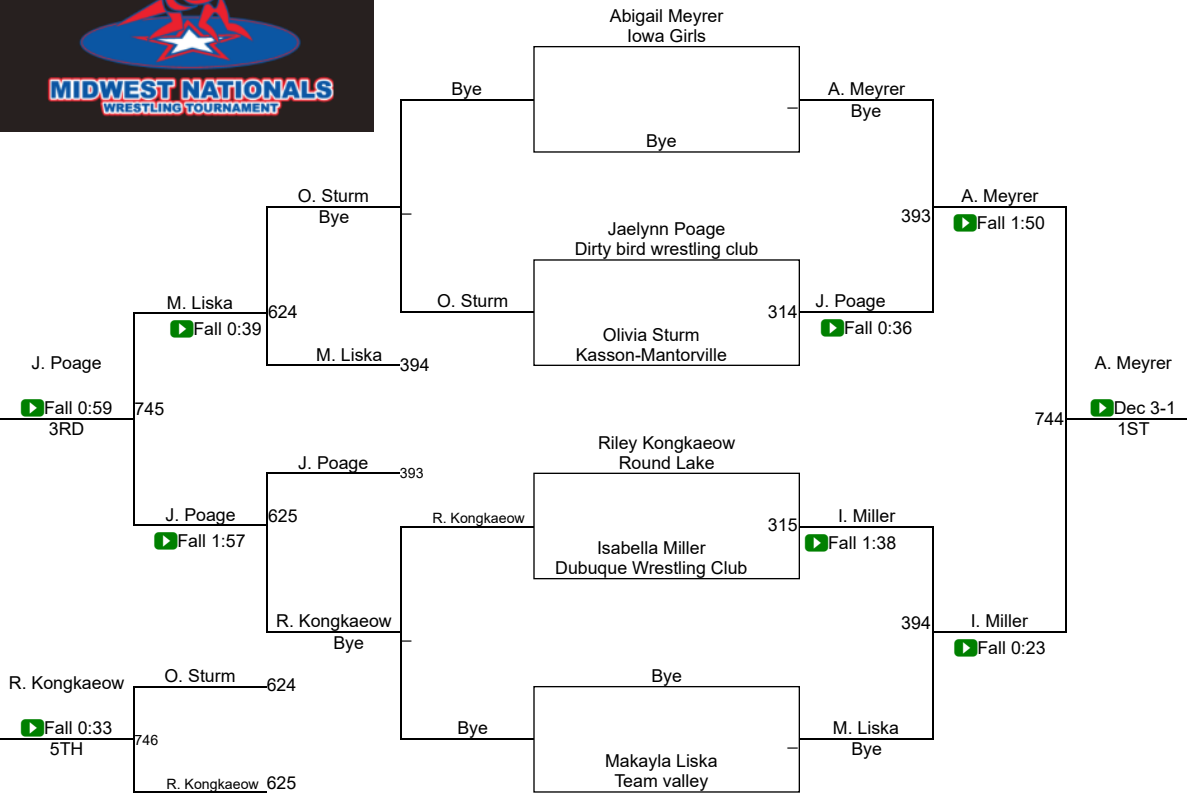

Round 2

Round 3

J. Johnson (Western wrestling club)
1ST

S. Cannon (Rochester Wrestling Club)
2ND

M. Copeland (Purler Wrestling Academy)
3RD

Girls 3rd-5th Grade 82-91

Girls 3rd-5th Grade 124-124

Round 1