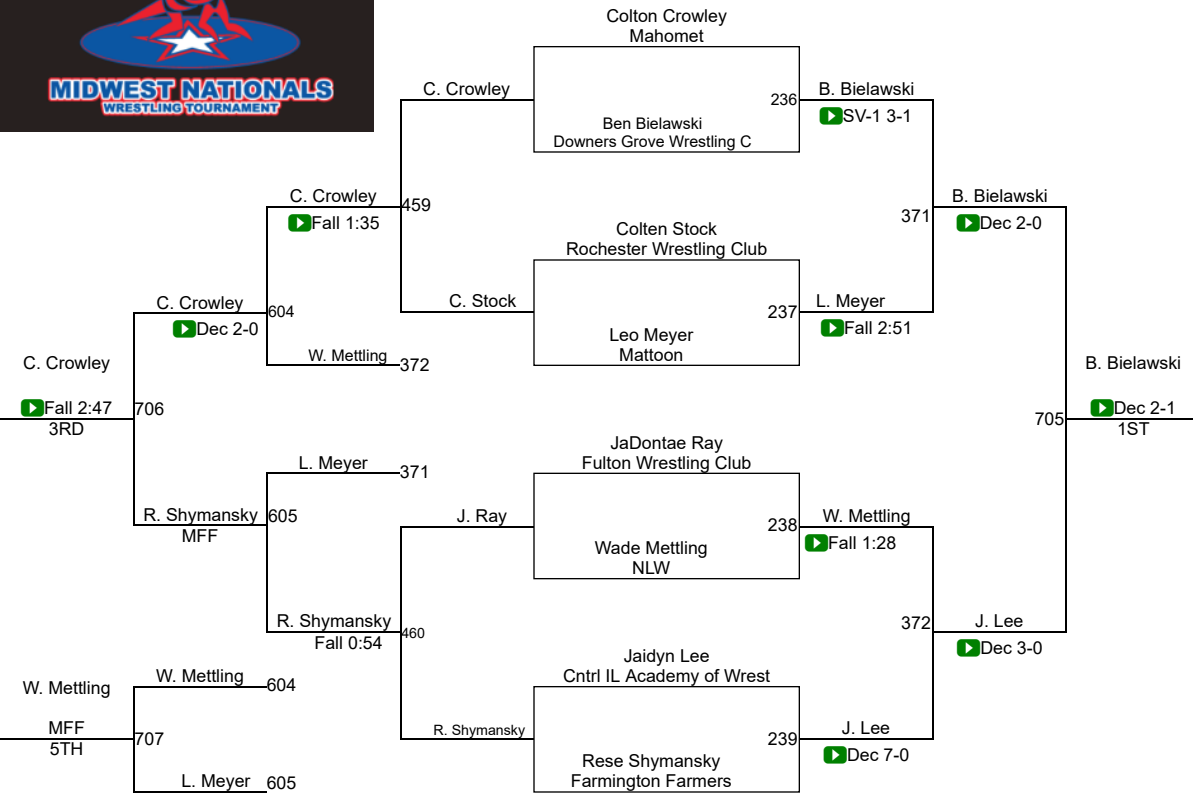

L. Cornwell (Crawford county wrestling)

4TH

Boys 5th-6th Grade 73-78

Boys 5th-6th Grade 76-83

Boys 5th-6th Grade 83-89

Boys 5th-6th Grade 93-102

Boys 7th-8th Grade 164-180

Midwest Nationals