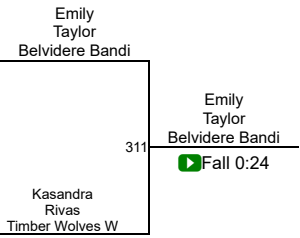

Girls 1st-2nd Grade 65-73

Round 1