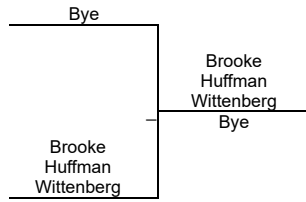

Girls 3rd-5th Grade 124-124

Round 2

Round 3

B. Huffman (Wittenberg)
1ST

Bye
2ND