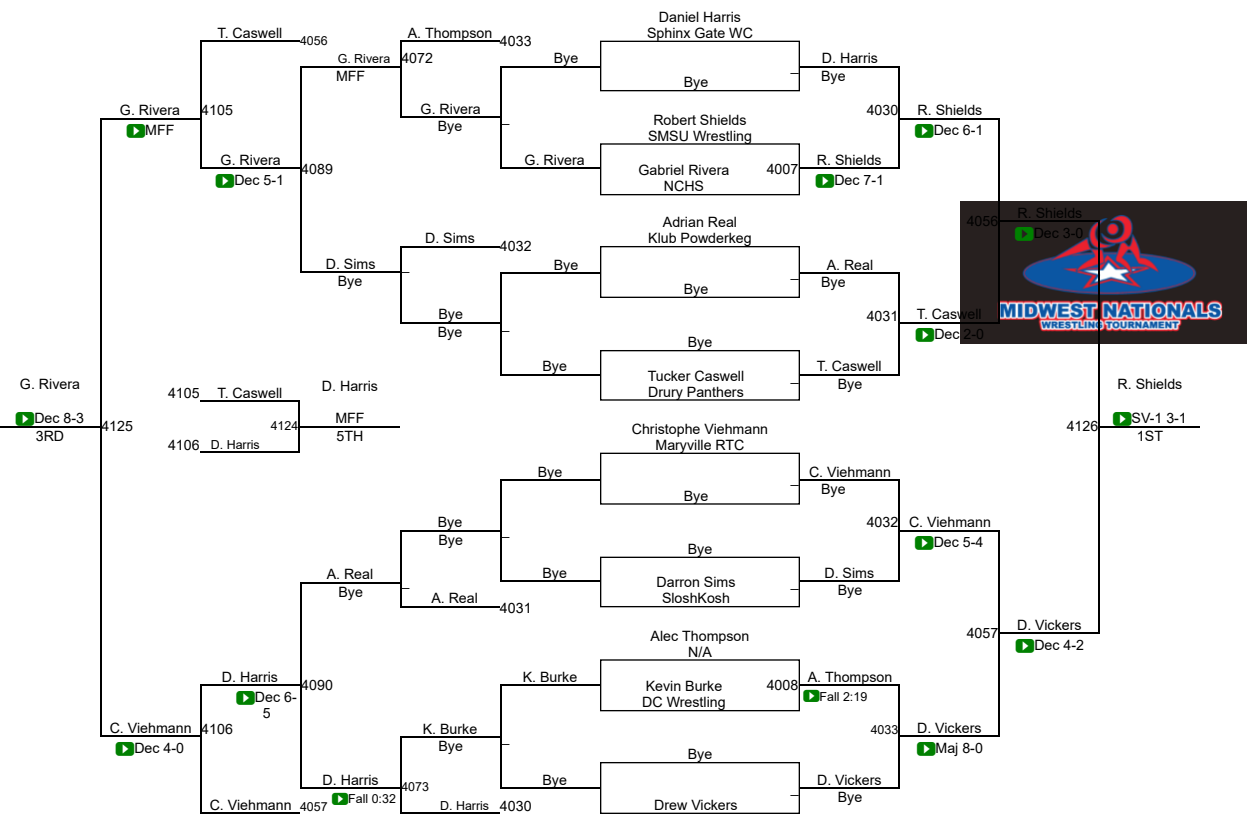

Boys 11th & 12th Grade 166-180

Boys 11th & 12th Grade 200-224

Boys 11th & 12th Grade 229-287

Men College/Open 134-146

Men College/Open 148-161

Men College/Open 153-167

Men College/Open 166-176

Men College/Open 178-195