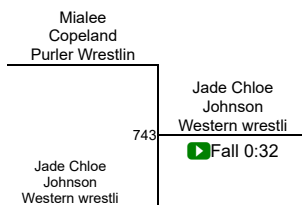

Round 3

J. Johnson (Western wrestling club)
1ST

S. Cannon (Rochester Wrestling Club)
2ND

M. Copeland (Purler Wrestling Academy)
3RD