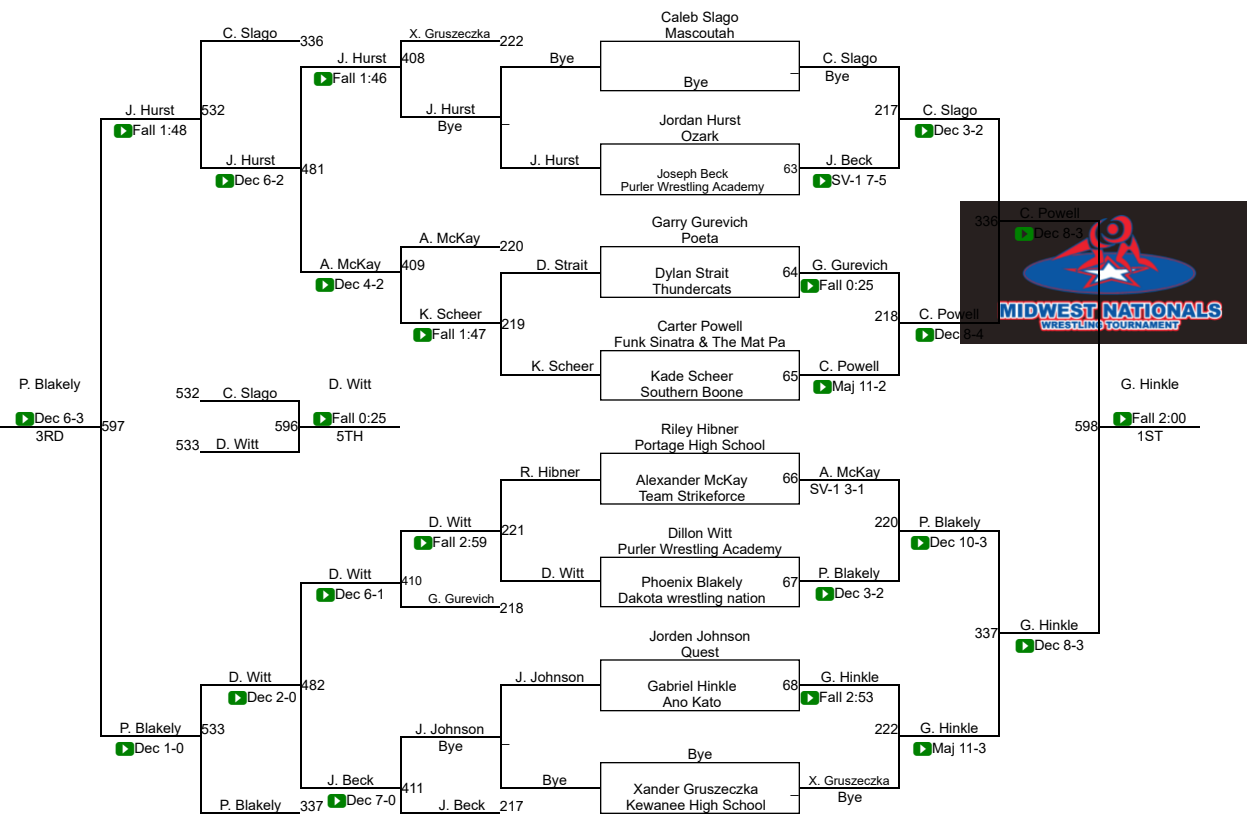

2ND

B. Lawson (Canton Wrestling Club)

3RD

T. Emery (Blue Collar Wrestling Clu)

4TH

Boys 9th-10th Grade 104-115

Boys 9th-10th Grade 114-119

Boys 9th-10th Grade 120-128