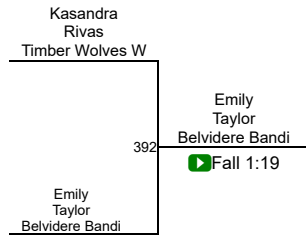

Round 3

E. Taylor (Belvidere Bandits Wrestli)

1ST

K. Rivas (Timber Wolves Wrestling C)

2ND

Midwest Nationals

Girls 3rd-5th Grade 64-68

Round 1