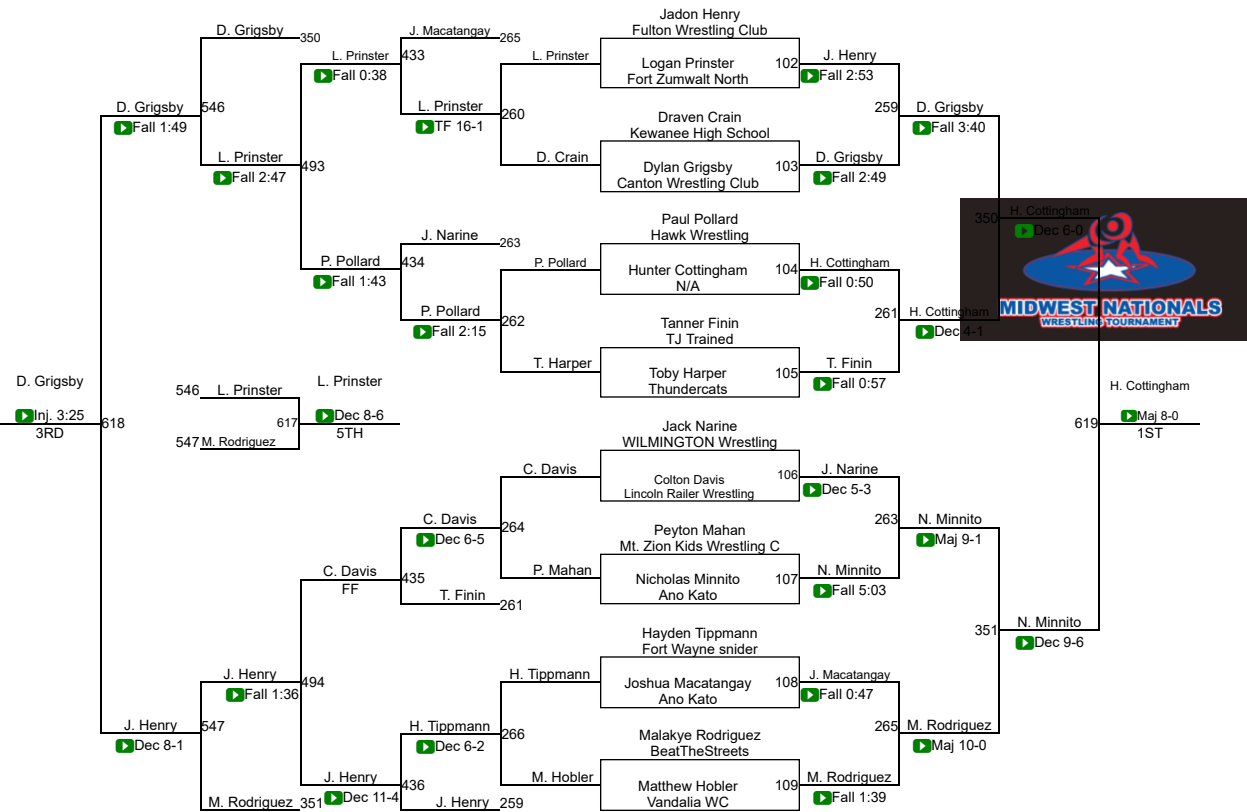

Boys 11th & 12th Grade 138-146