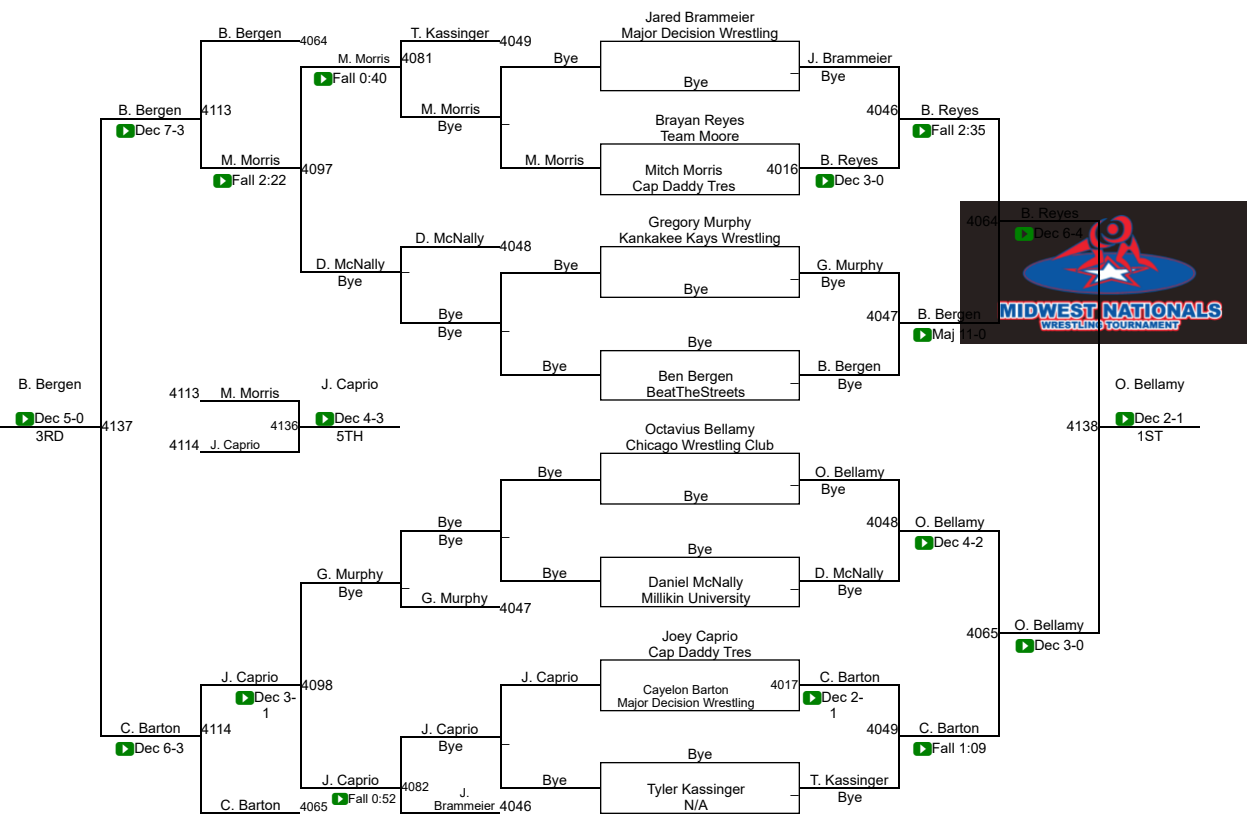

Men College/Open 221-285