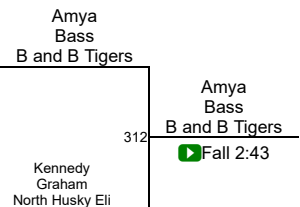

Round 3

E. Taylor (Belvidere Bandits Wrestli)

1ST

K. Rivas (Timber Wolves Wrestling C)

2ND

Midwest Nationals

Girls 3rd-5th Grade 64-68

Round 1