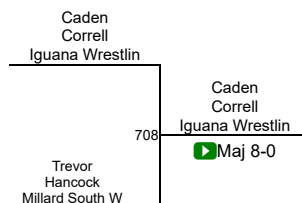

Boys 7th-8th Grade 68-71

Round 1

Round 2

Round 3

C. Correll (Iguana Wrestling Club)
1ST

A. Scholwin (The Compound)
2ND

T. Hancock (Millard South Wrestling C)
3RD

Boys 7th-8th Grade 194-215