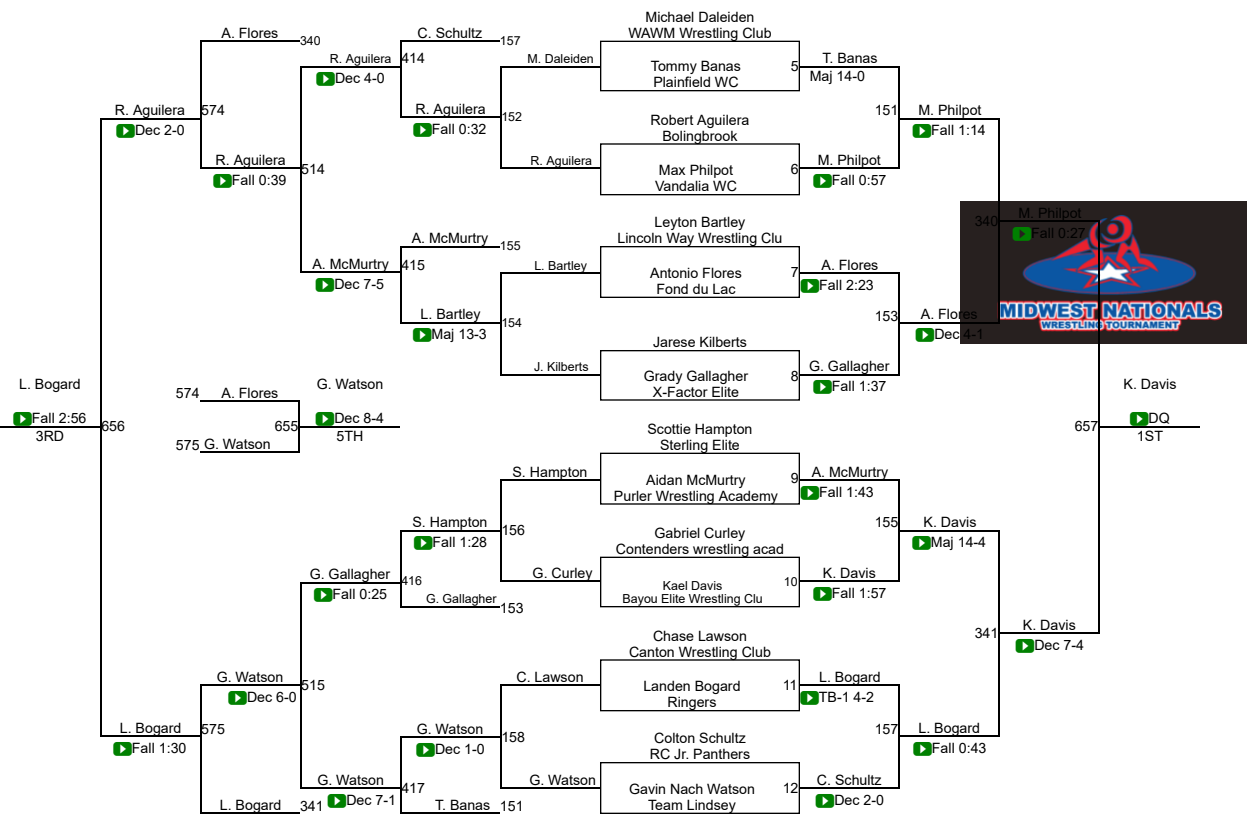

Boys 3rd-4th Grade 65-69