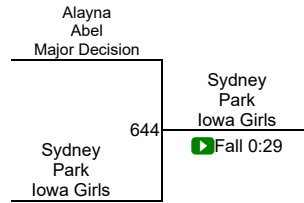

Bye
1ST

Bye
2ND

Girls High School 108-114

Midwest Nationals

Girls High School 120-132

Round 1

Round 2

Round 3