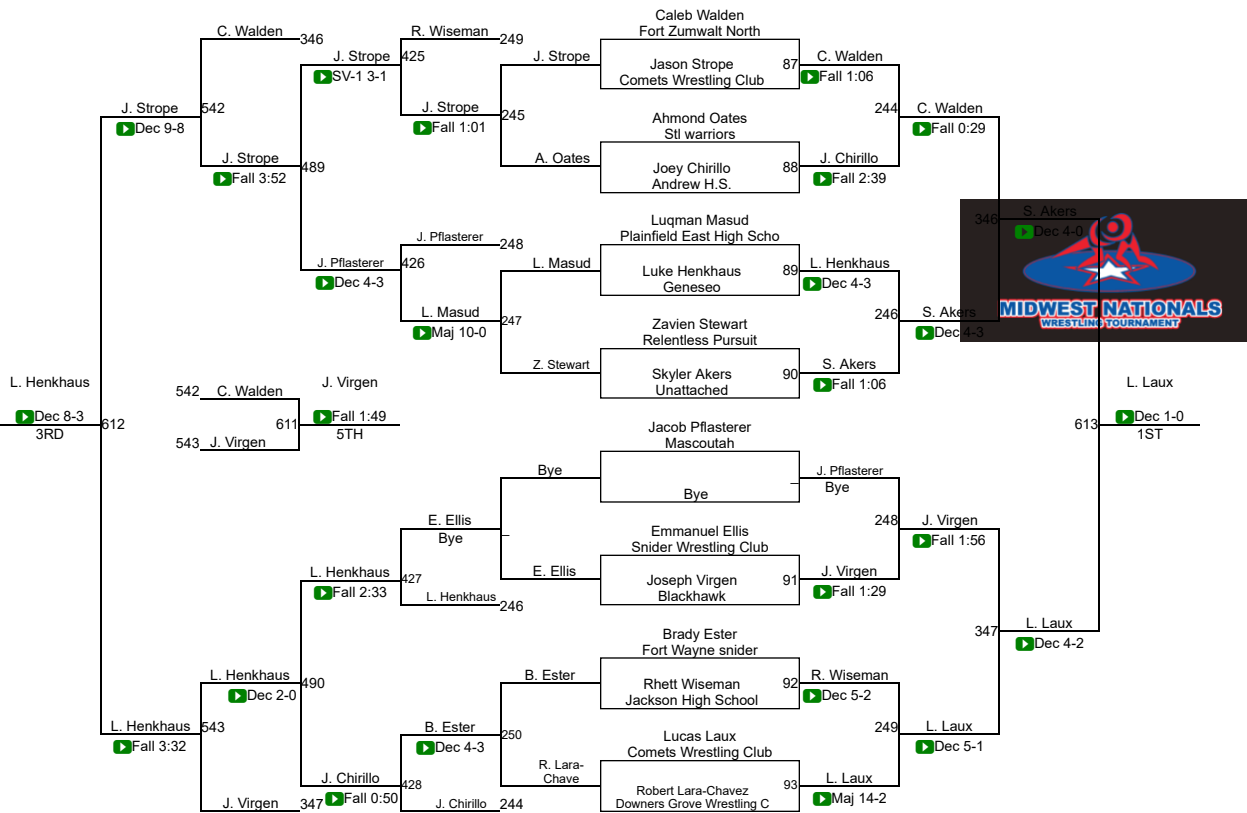

Boys 11th & 12th Grade 117-129