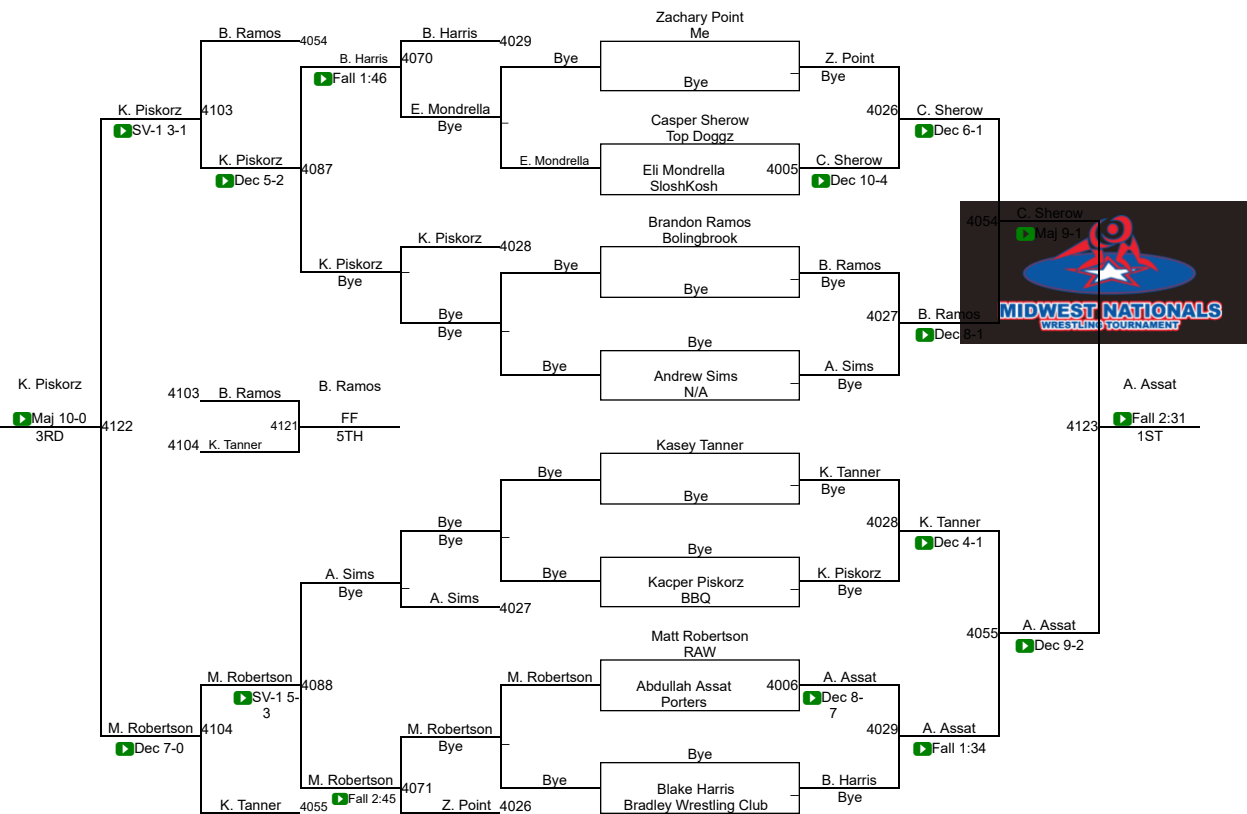

Boys 11th & 12th Grade 166-180

Boys 11th & 12th Grade 200-224

Boys 11th & 12th Grade 229-287

Men College/Open 134-146

Men College/Open 148-161

Men College/Open 153-167

Men College/Open 166-176

Men College/Open 178-195