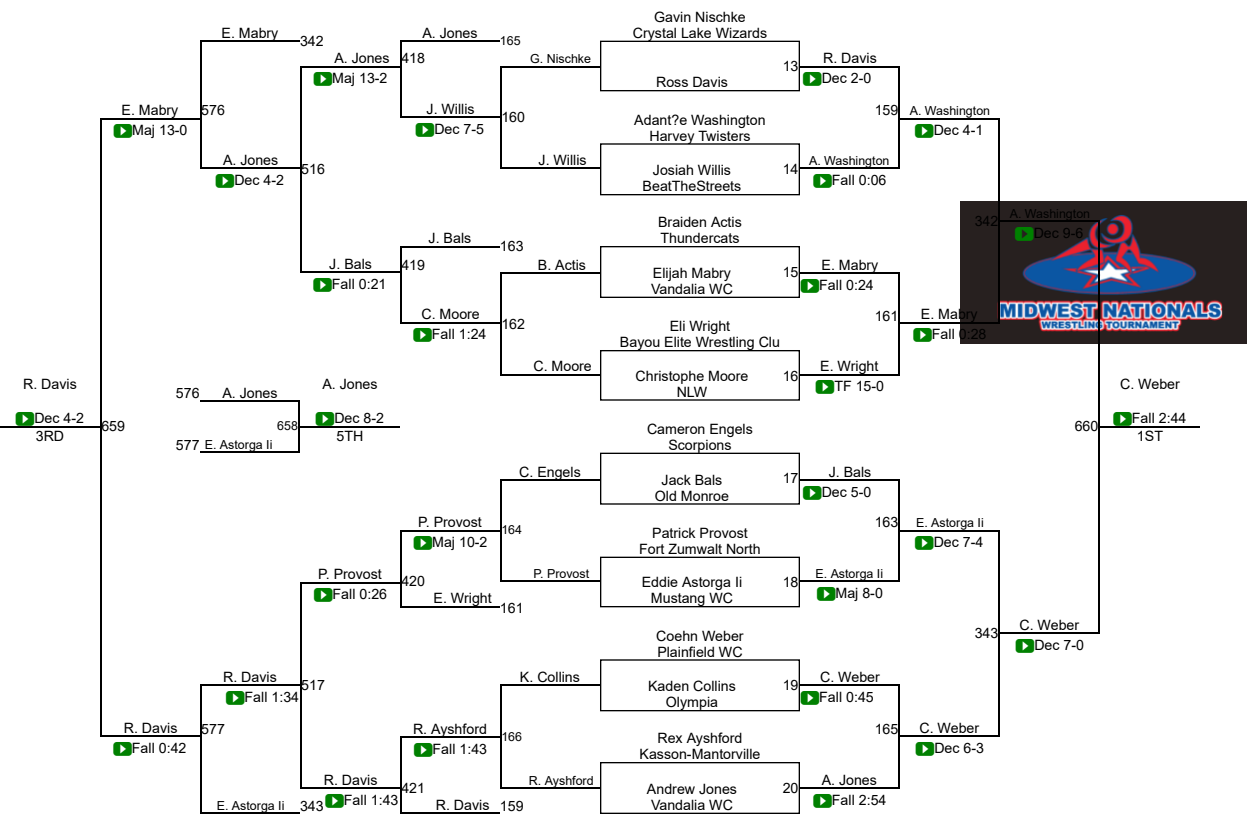

Boys 3rd-4th Grade 69-76