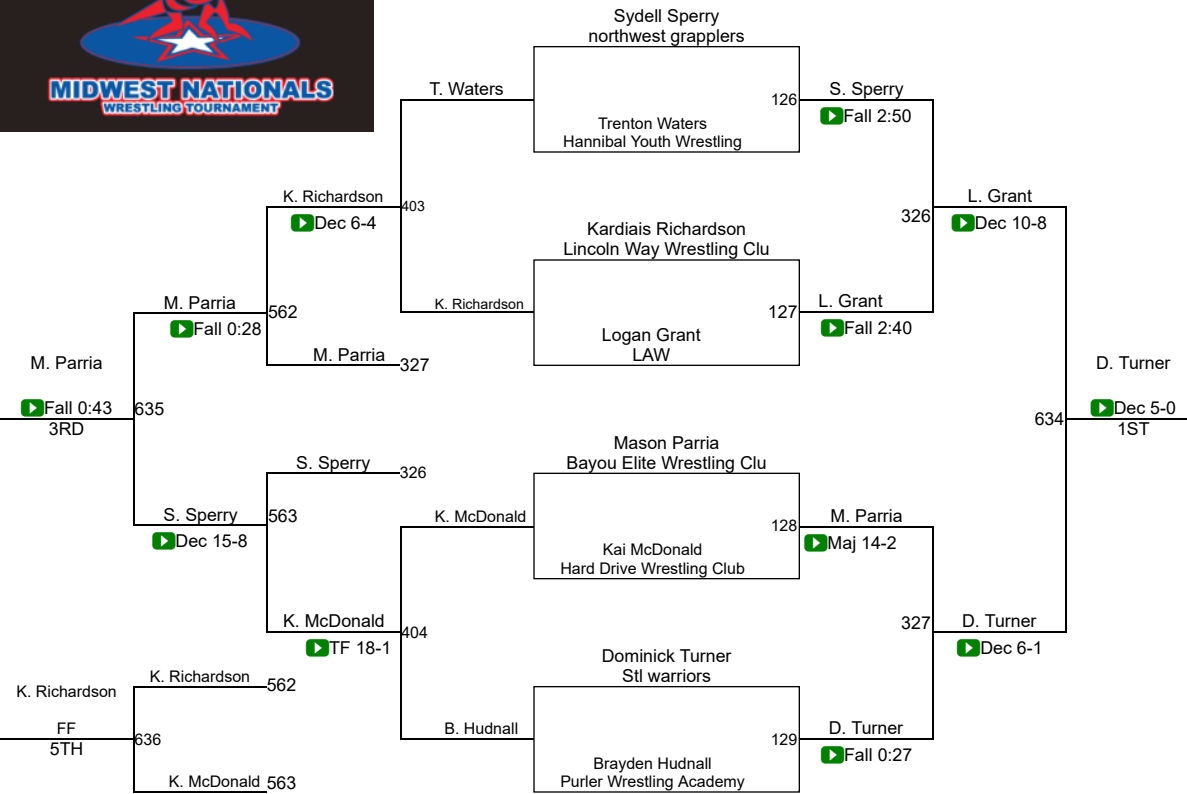

Boys 1st-2nd Grade 54-56