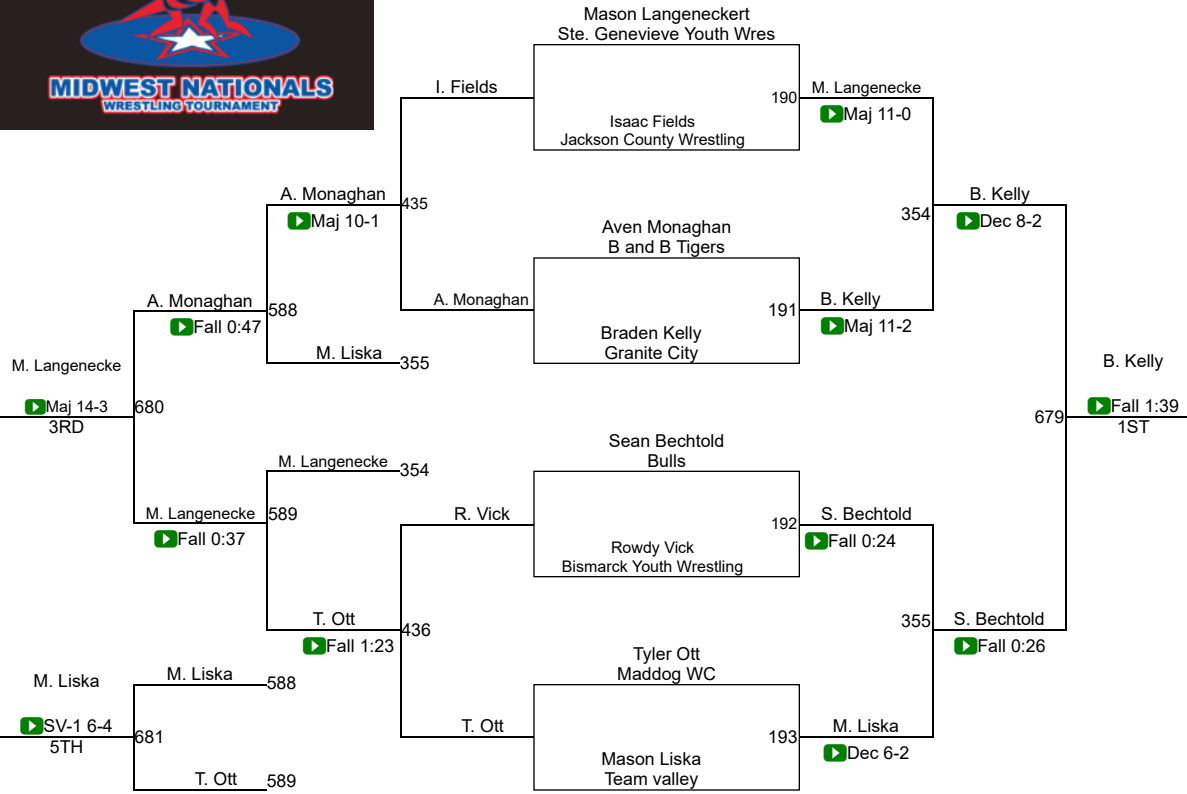

Boys 5th-6th Grade 129-143