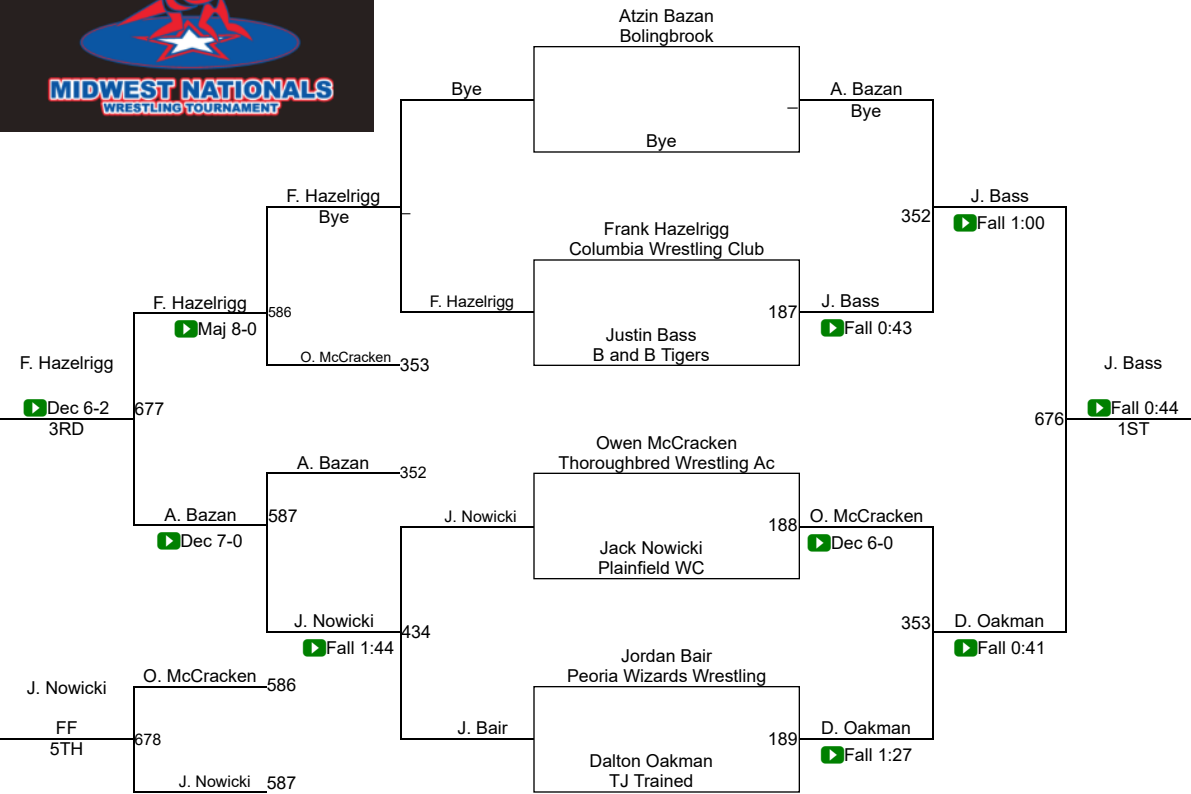

Boys 5th-6th Grade 119-127