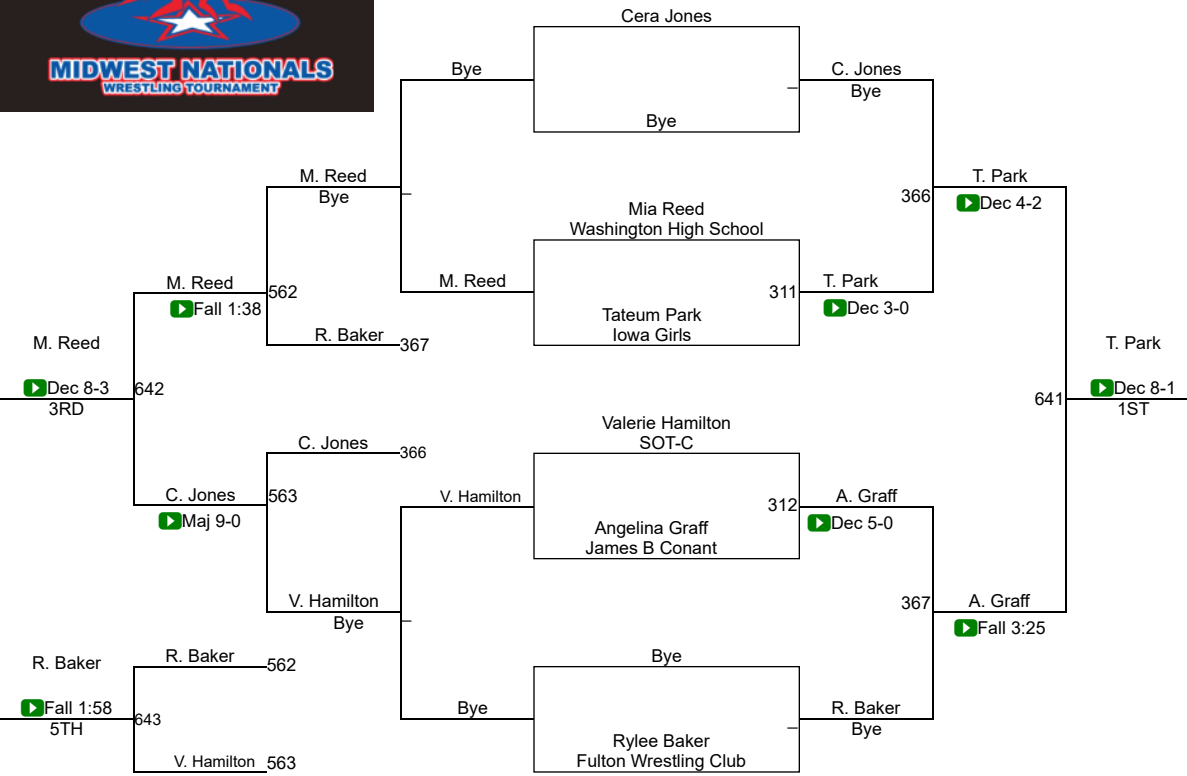

Girls High School 108-114