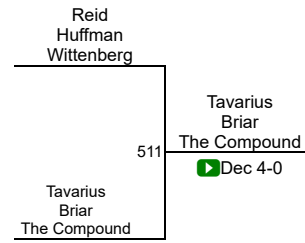

Boys 1st-2nd Grade 89-93

Round 1

Round 2

Round 3

T. Briar (The Compound)
1ST

R. Huffman (Wittenberg)
2ND

Midwest Nationals

Boys 3rd-4th Grade 47-53