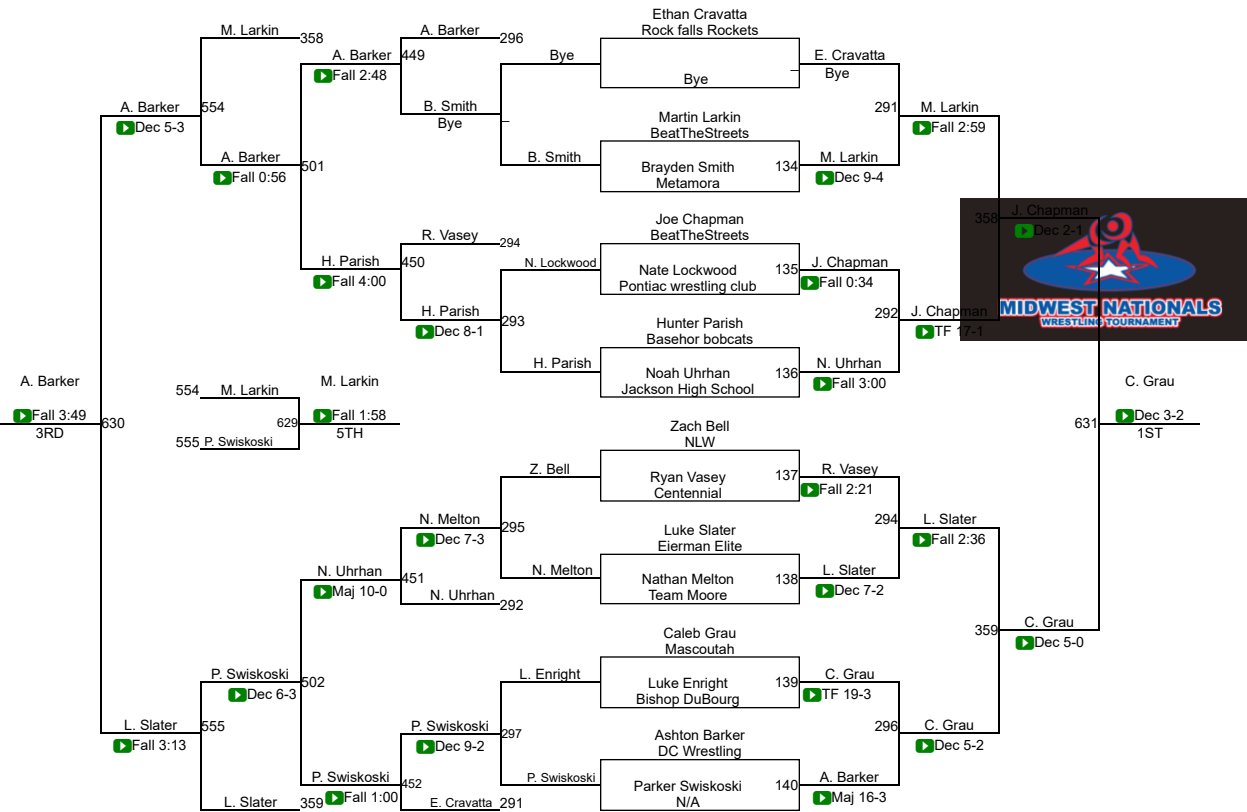

Boys 11th & 12th Grade 166-180