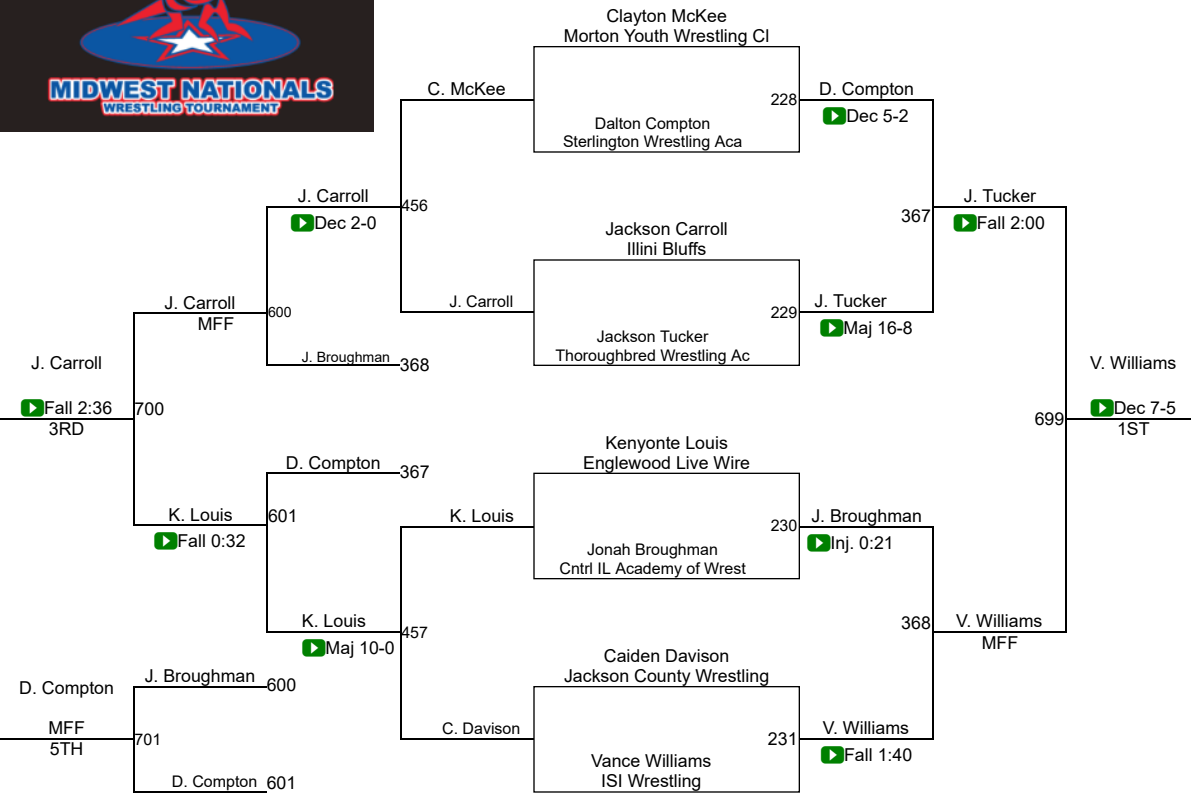

L. Cornwell (Crawford county wrestling)

4TH

Boys 5th-6th Grade 73-78

Boys 5th-6th Grade 76-83

Boys 5th-6th Grade 83-89

Boys 5th-6th Grade 93-102

Boys 7th-8th Grade 164-180

Midwest Nationals