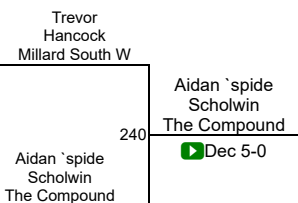

Midwest Nationals

Boys 7th-8th Grade 68-71

Round 1