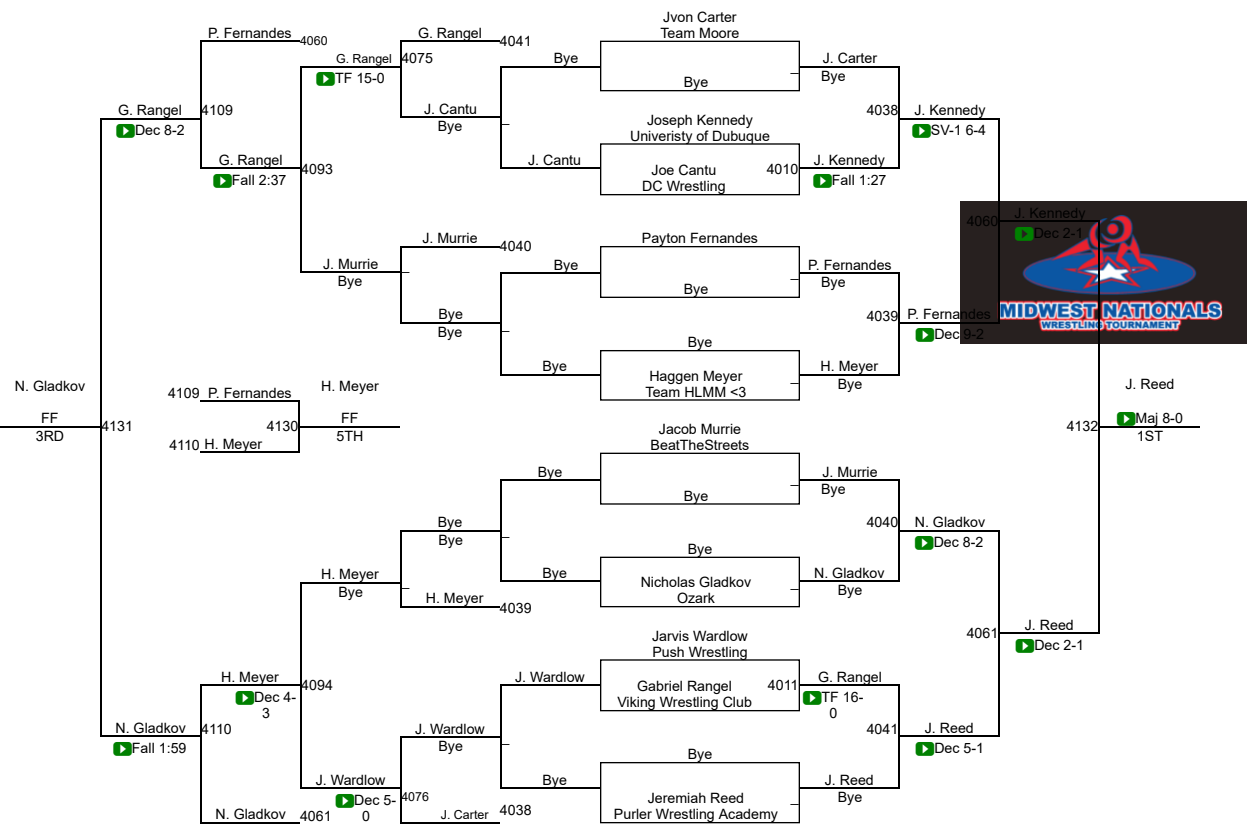

Boys 11th & 12th Grade 166-180

Boys 11th & 12th Grade 200-224

Boys 11th & 12th Grade 229-287

Men College/Open 134-146

Men College/Open 148-161

Men College/Open 153-167

Men College/Open 166-176

Men College/Open 178-195