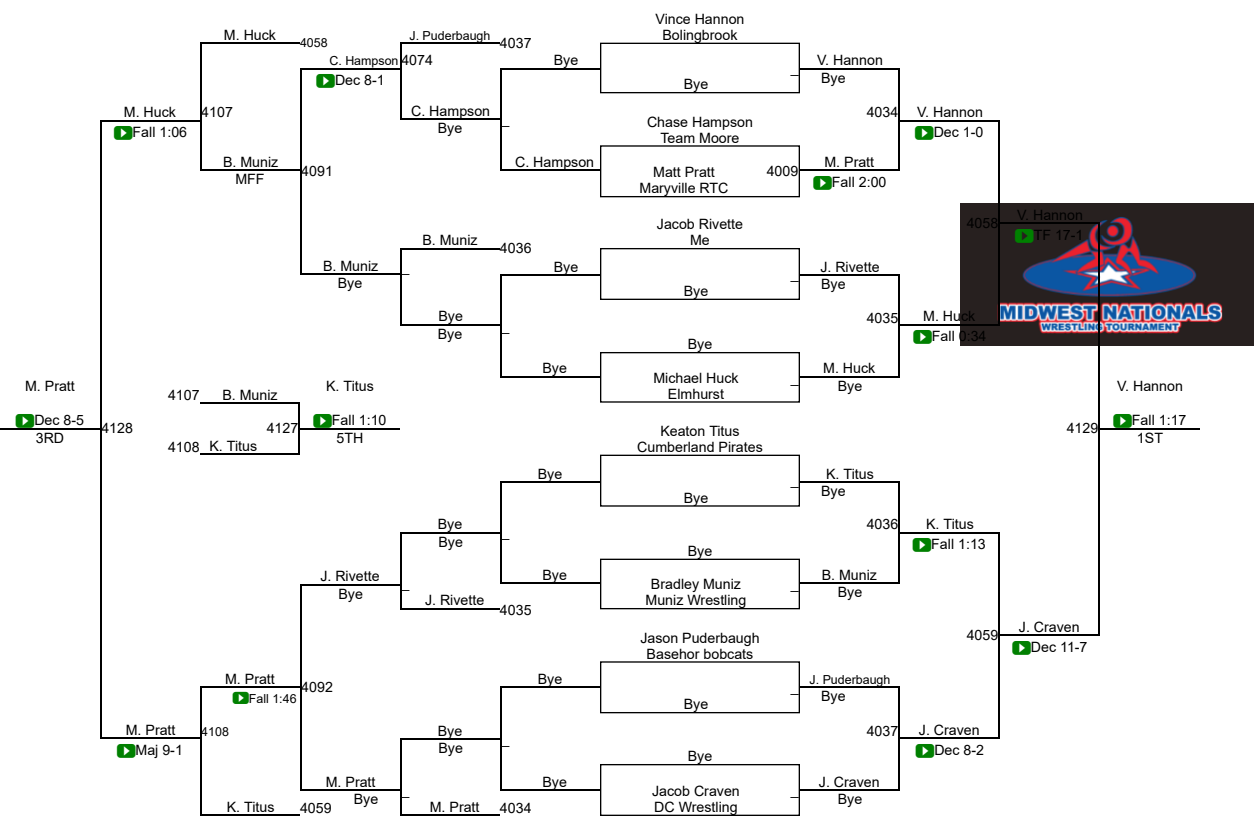

Boys 11th & 12th Grade 166-180

Boys 11th & 12th Grade 200-224

Boys 11th & 12th Grade 229-287

Men College/Open 134-146

Men College/Open 148-161

Men College/Open 153-167

Men College/Open 166-176

Men College/Open 178-195