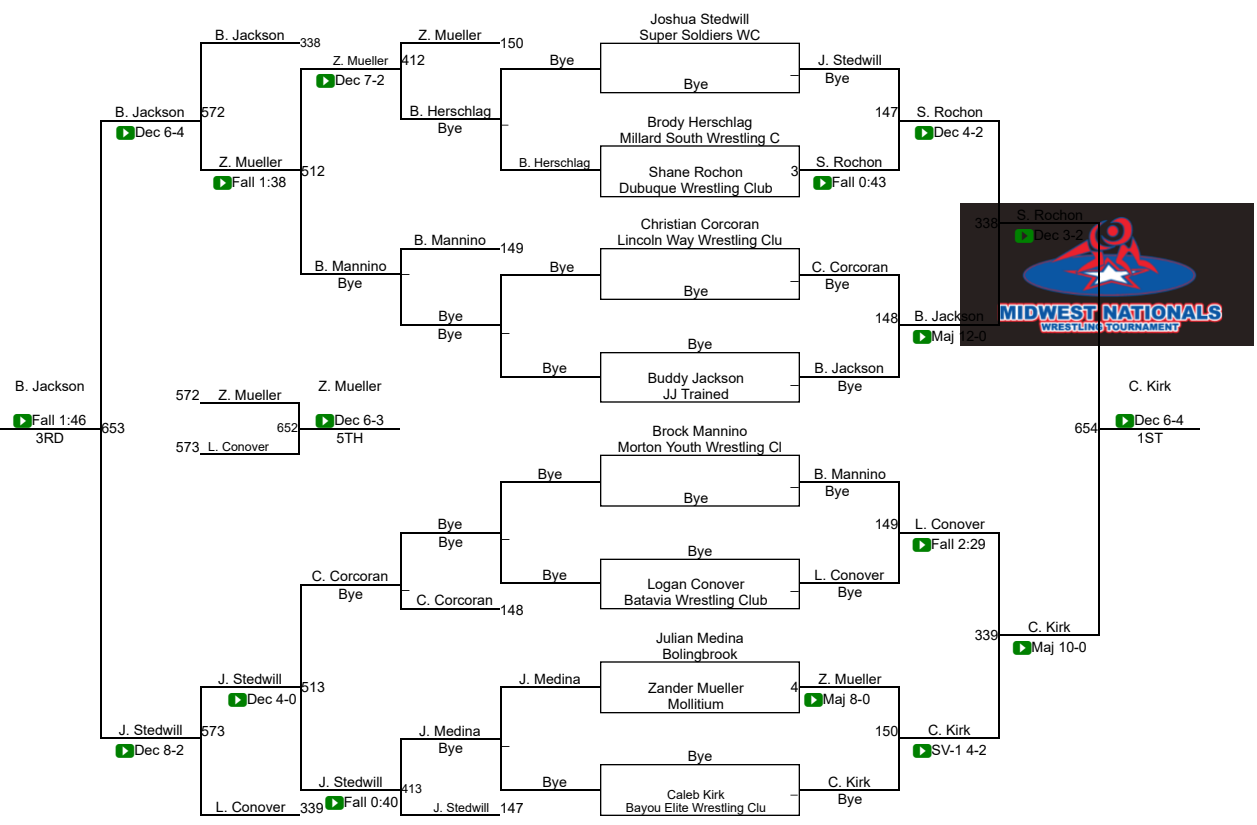

Boys 3rd-4th Grade 58-63