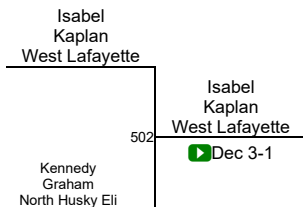

Midwest Nationals

Girls 3rd-5th Grade 64-68

Round 1

Round 2

Round 3

A. Bass (B and B Tigers)
1ST

I. Kaplan (West Lafayette)
2ND

K. Graham (North Husky Elite Wrestli)
3RD