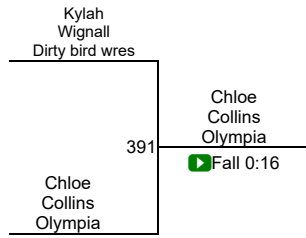

Men College/Open 221-285

Girls 1st-2nd Grade 37-40

Round 1

Round 2

Round 3

C. Collins (Olympia)
1ST

K. Wignall (Dirty bird wrestling club)
2ND

Girls 1st-2nd Grade 43-45