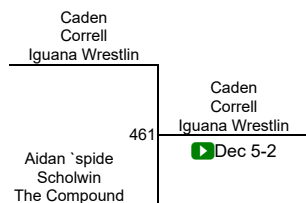

Midwest Nationals

Boys 7th-8th Grade 68-71

Round 1

Round 2

Round 3

C. Correll (Iguana Wrestling Club)
1ST

A. Scholwin (The Compound)
2ND

T. Hancock (Millard South Wrestling C)
3RD