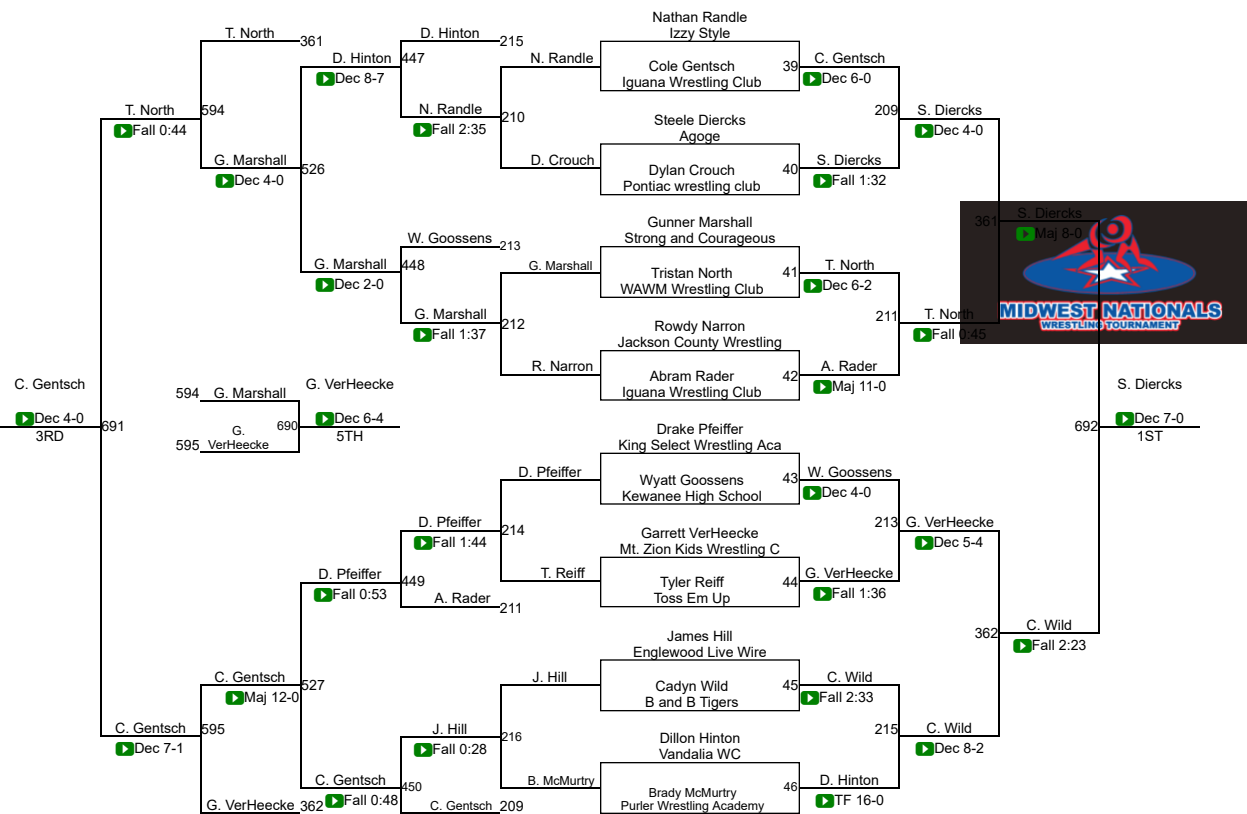

L. Cornwell (Crawford county wrestling)

4TH

Boys 5th-6th Grade 73-78

Boys 5th-6th Grade 76-83

Boys 5th-6th Grade 83-89

Boys 5th-6th Grade 93-102

Boys 7th-8th Grade 164-180

Midwest Nationals