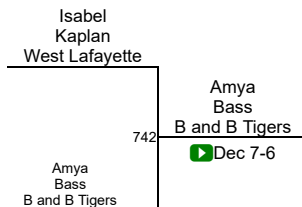

Round 3

A. Bass (B and B Tigers)
1ST

I. Kaplan (West Lafayette)
2ND

K. Graham (North Husky Elite Wrestli)
3RD