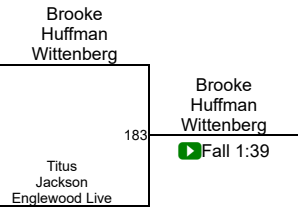

Midwest Nationals

Boys 3rd-4th Grade 118-125

Round 1

Round 2

Round 3

B. Huffman (Wittenberg)
1ST

B. Haynes (Pekin Boys & Girls Club)
2ND

T. Jackson (Englewood Live Wire)
3RD