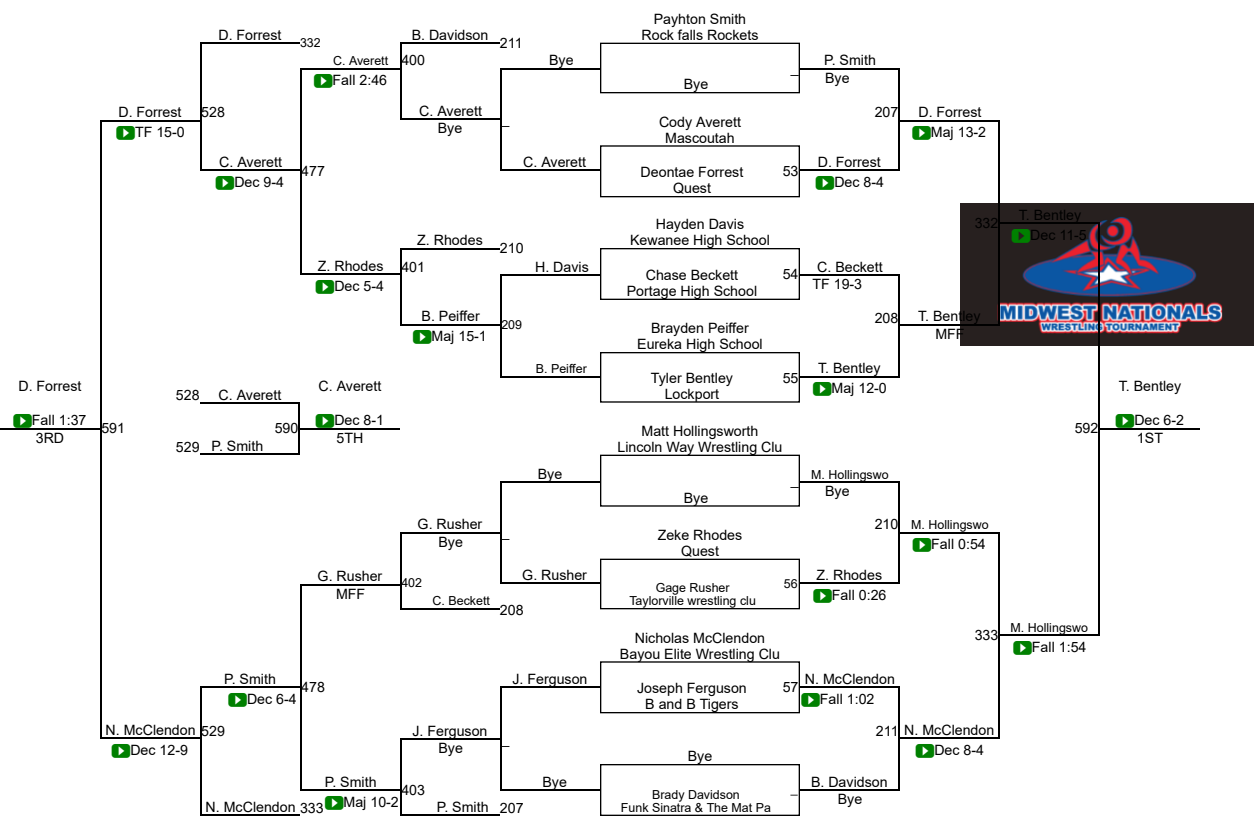

Boys 9th-10th Grade 104-115