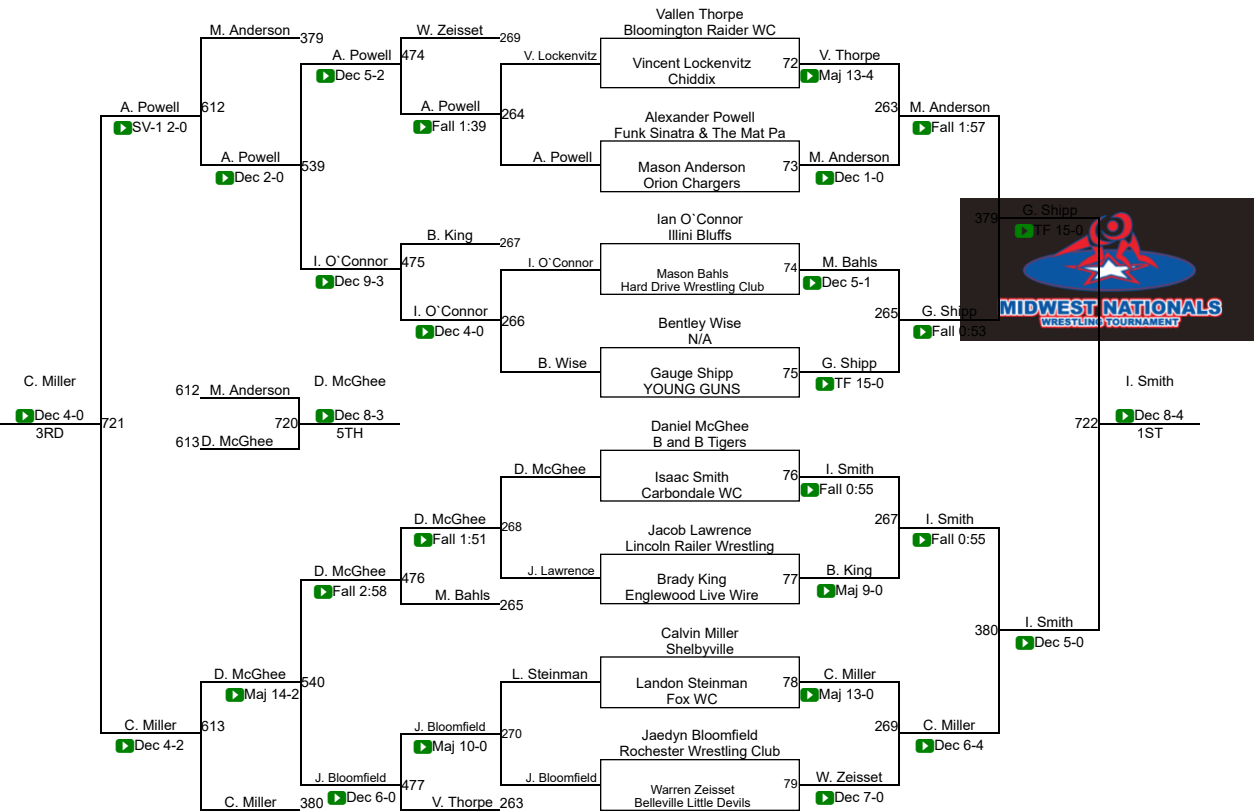

Boys 7th-8th Grade 100-106