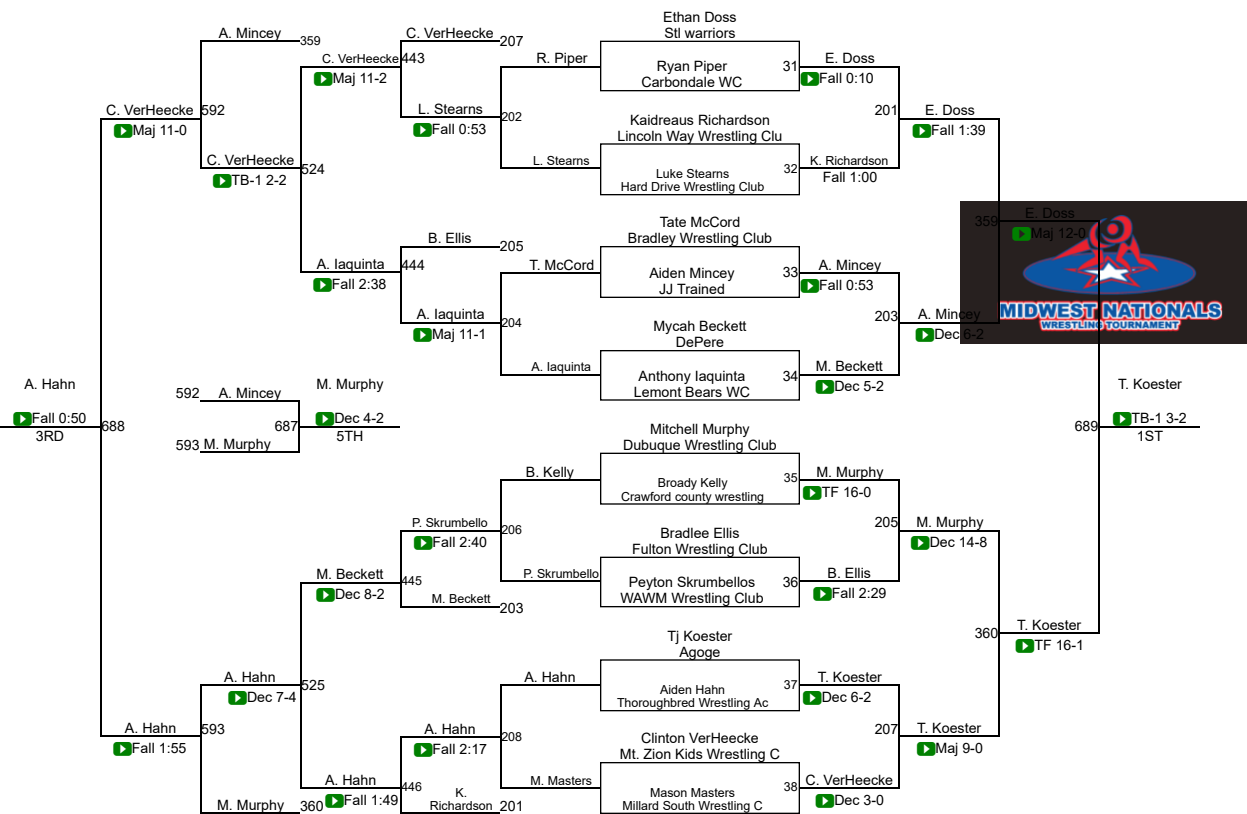

Boys 5th-6th Grade 73-78