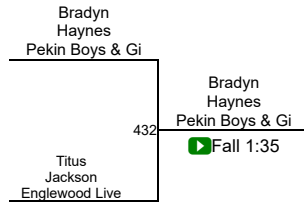

Midwest Nationals

Boys 3rd-4th Grade 118-125

Round 1

Round 2

Round 3

B. Huffman (Wittenberg)
1ST

B. Haynes (Pekin Boys & Girls Club)
2ND

T. Jackson (Englewood Live Wire)
3RD