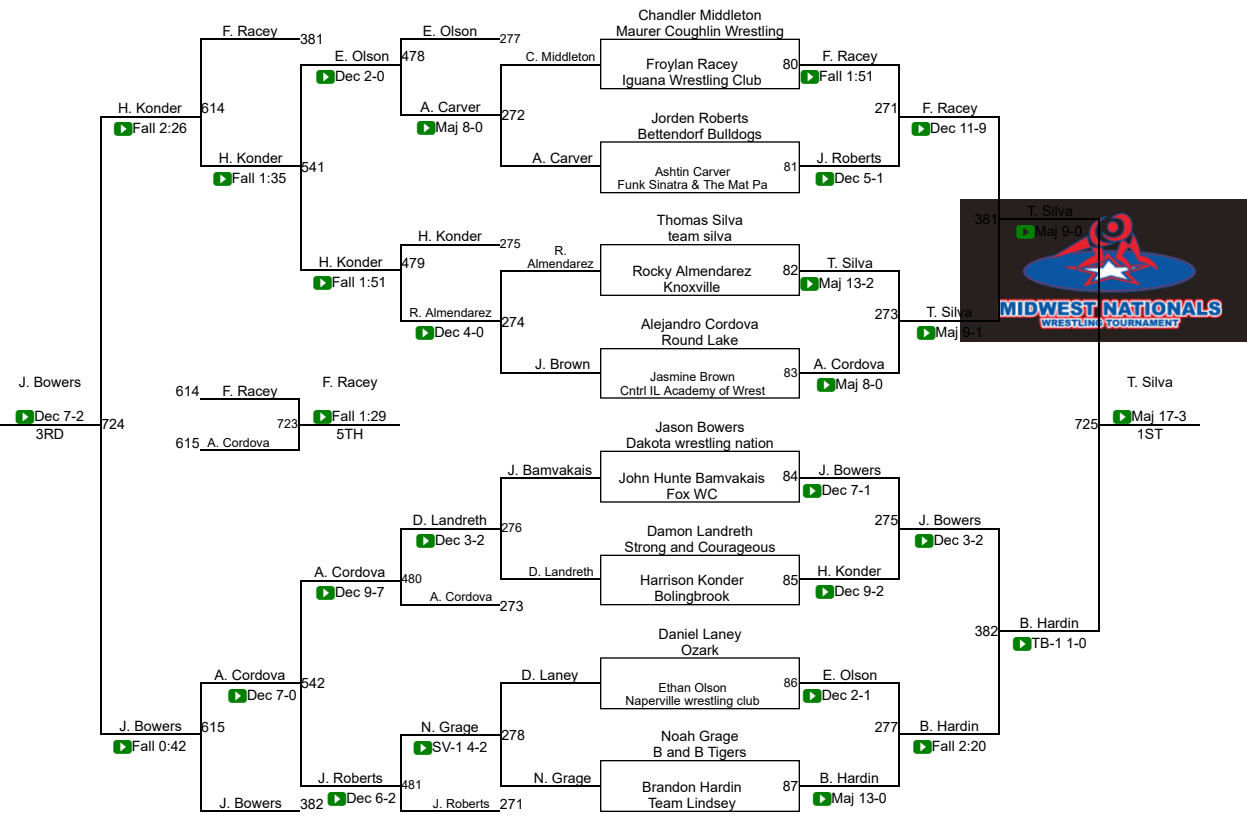

Boys 7th-8th Grade 104-113