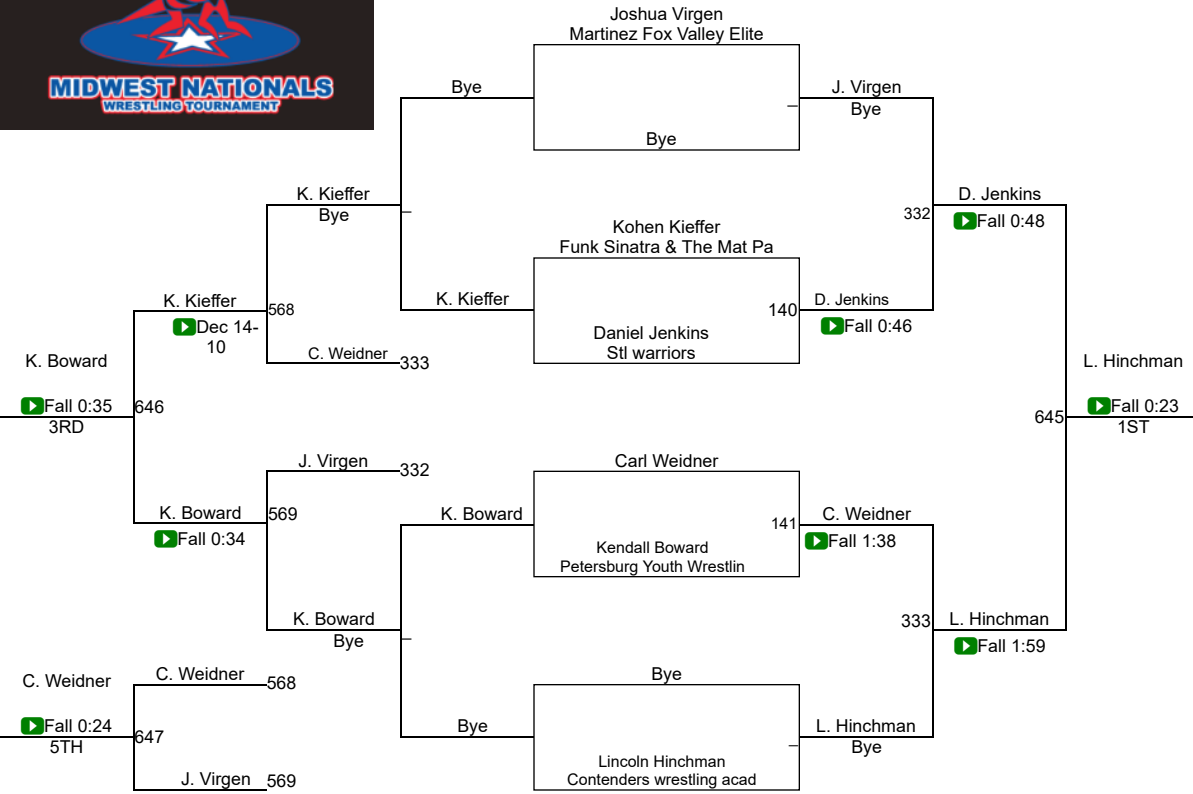

Boys 1st-2nd Grade 66-73