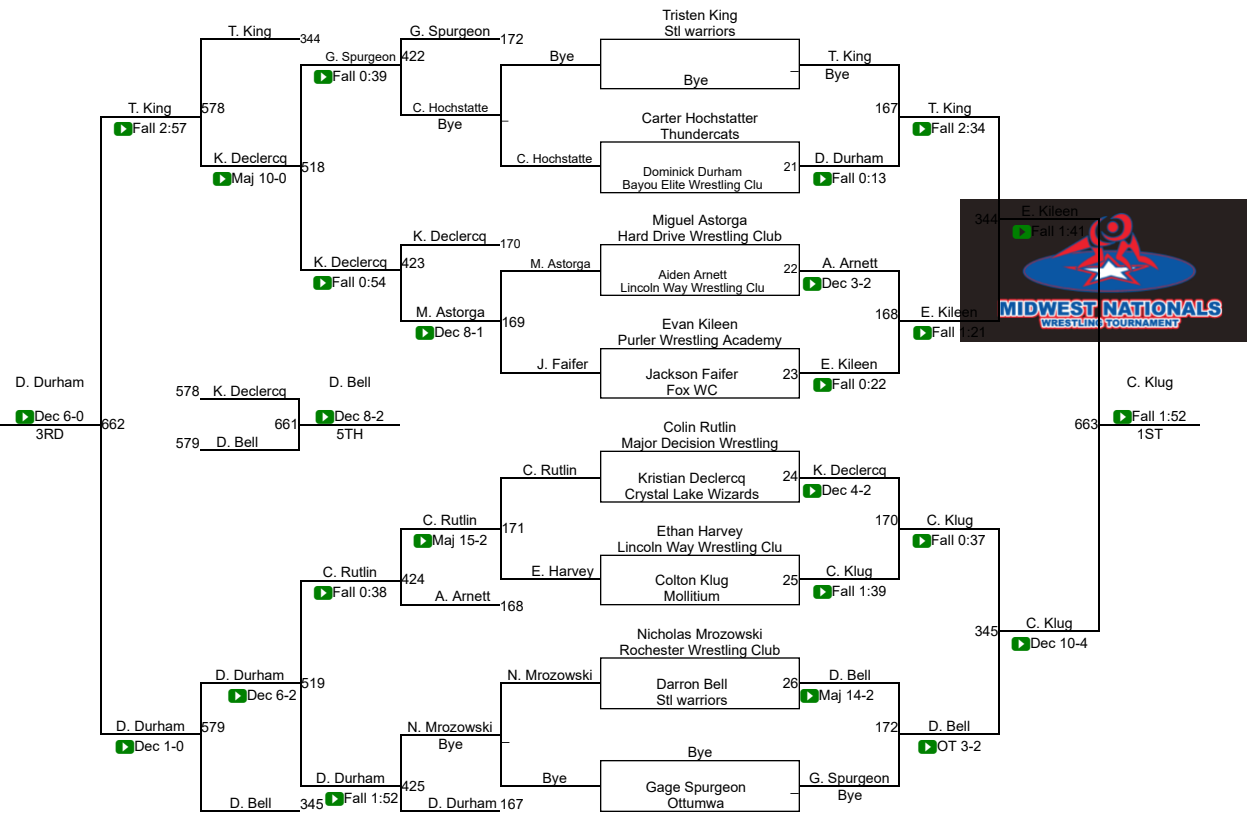

Boys 3rd-4th Grade 76-83