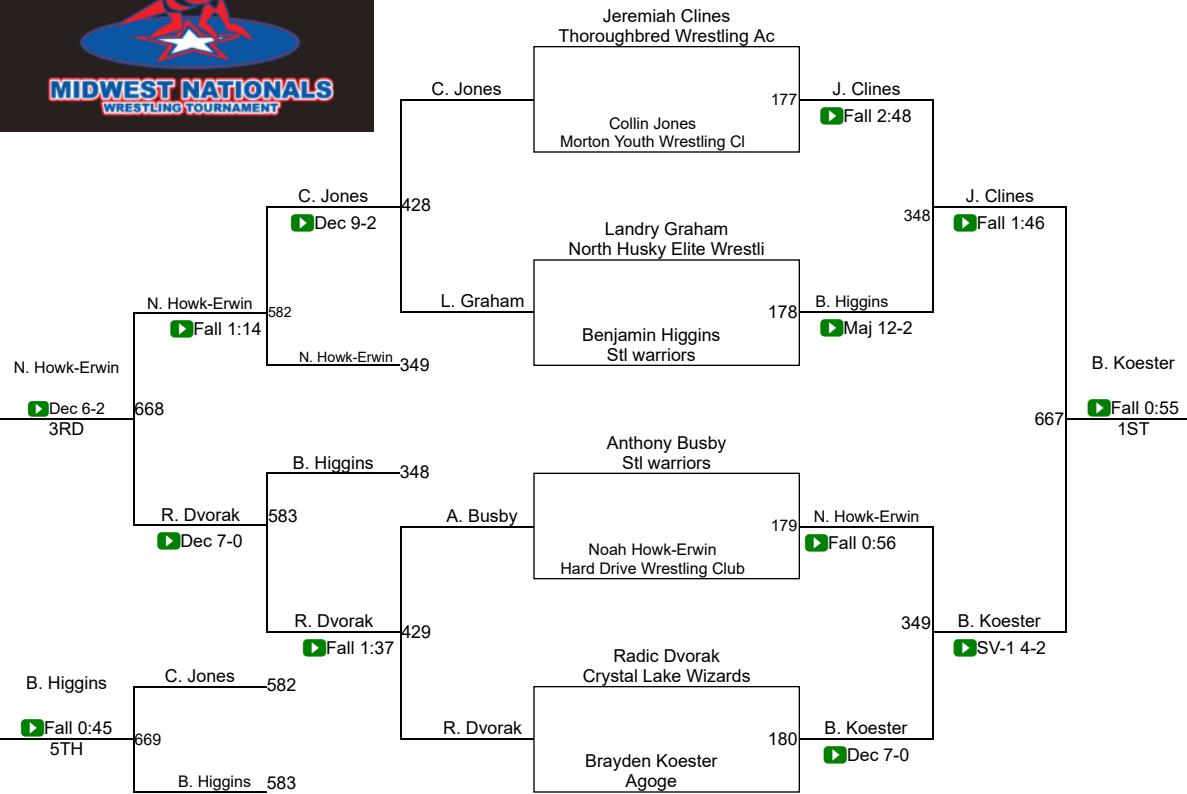

Boys 3rd-4th Grade 91-100

Boys 3rd-4th Grade 107-111

Round 1

Jacob Van De Riet Fox WC	181	Jacob Van De Riet Fox WC	Fall 2:33
Dillon Durbin Farmington Farm			
Aiden Bishop Bolingbrook	182	Harley Heinrichs Hard Drive Wres	Dec 6-0
Harley Heinrichs Hard Drive Wres			

Round 2

Jacob Van De Riet Fox WC	430	Harley Heinrichs Hard Drive Wres	Fall 1:43
Harley Heinrichs Hard Drive Wres			
Aiden Bishop Bolingbrook	431	Aiden Bishop Bolingbrook	Fall 0:28
Dillon Durbin Farmington Farm			

Round 3

Jacob Van De Riet Fox WC	670	Aiden Bishop Bolingbrook	Fall 0:50
Aiden Bishop Bolingbrook			
Harley Heinrichs Hard Drive Wres	671	Harley Heinrichs Hard Drive Wres	Fall 0:47
Dillon Durbin Farmington Farm			

WRESTLERS

- J. Van De Riet (Fox WC)
- D. Durbin (Farmington Farmers)
- A. Bishop (Bolingbrook)
- H. Heinrichs (Hard Drive Wrestling Club)

H. Heinrichs (Hard Drive Wrestling Club)	1ST
A. Bishop (Bolingbrook)	2ND
J. Van De Riet (Fox WC)	3RD
D. Durbin (Farmington Farmers)	4TH