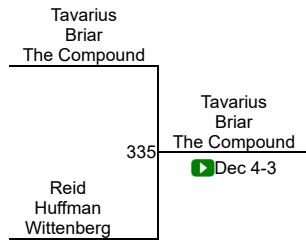

Boys 1st-2nd Grade 89-93

Round 1

Round 2

Round 3

T. Briar (The Compound)
1ST

R. Huffman (Wittenberg)
2ND

Midwest Nationals

Boys 3rd-4th Grade 47-53