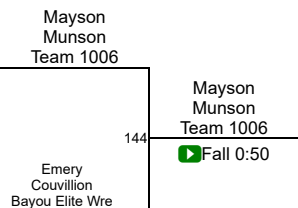

Midwest Nationals

Boys 3rd-4th Grade 47-53

Round 1