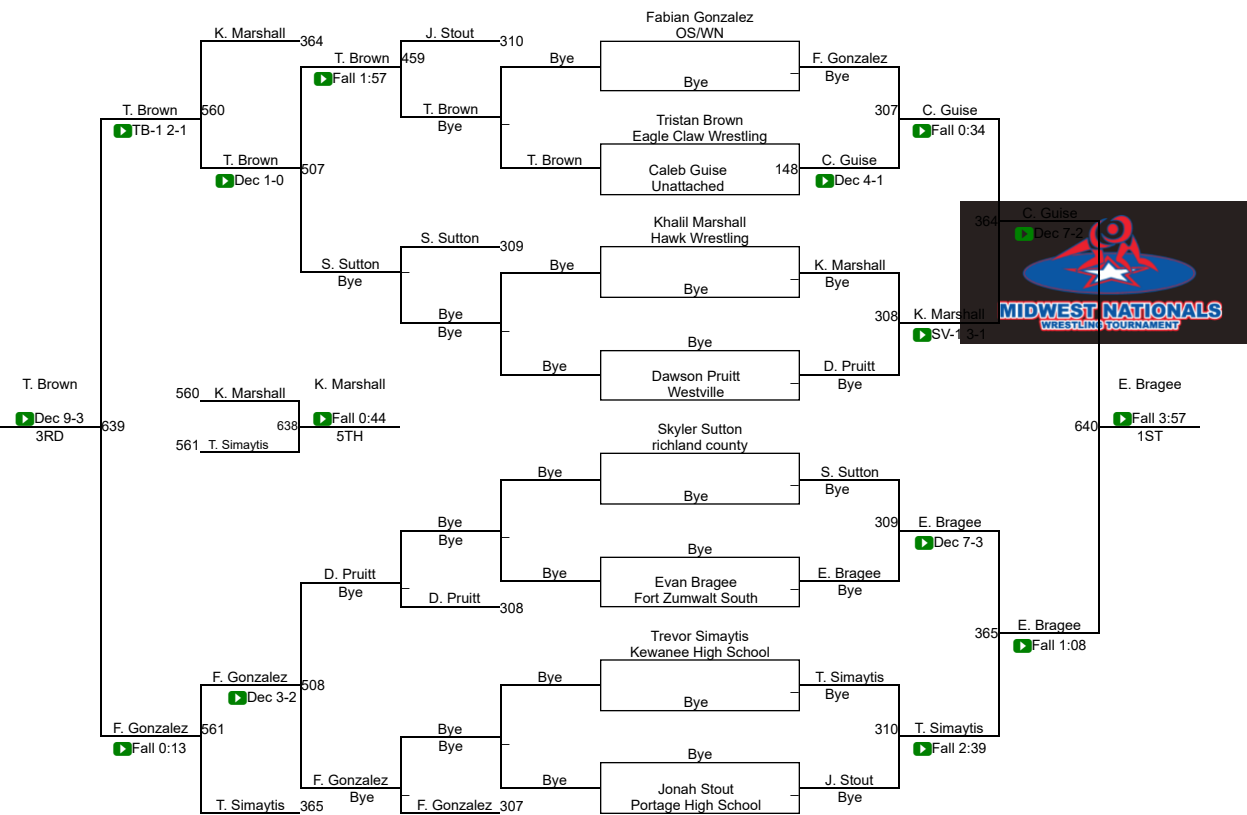

Boys 11th & 12th Grade 166-180

Boys 11th & 12th Grade 200-224

Boys 11th & 12th Grade 229-287

Men College/Open 134-146

Men College/Open 148-161

Men College/Open 153-167

Men College/Open 166-176

Men College/Open 178-195