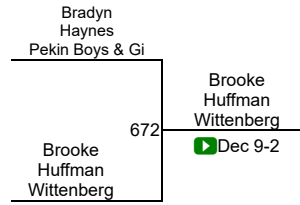

Midwest Nationals

Boys 3rd-4th Grade 118-125

Round 1

Round 2

Round 3

B. Huffman (Wittenberg)
1ST

B. Haynes (Pekin Boys & Girls Club)
2ND

T. Jackson (Englewood Live Wire)
3RD