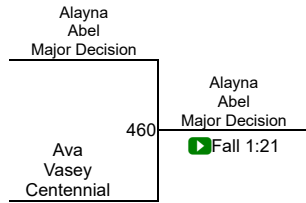

Bye
1ST

Bye
2ND

Girls High School 108-114

Midwest Nationals

Girls High School 120-132

Round 1

Round 2

Round 3