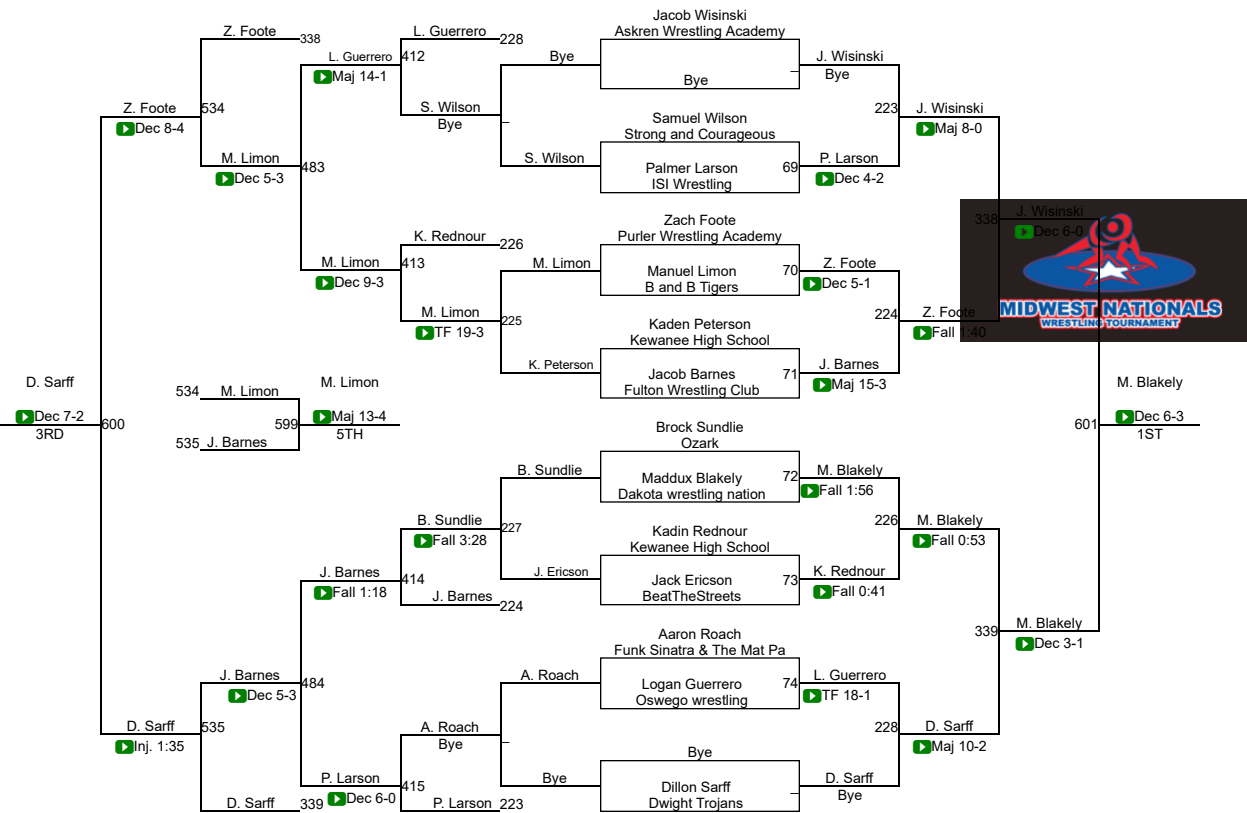

Boys 9th-10th Grade 124-132