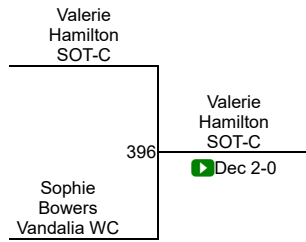

E. Engels (Scorpions)
1ST

B. Emery (Blue Collar Wrestling Clu)
2ND

Girls 6th-8th Grade 84-88

Round 1

Round 2

Round 3

V. Hamilton (SOT-C)
1ST

S. Bowers (Vandalia WC)
2ND