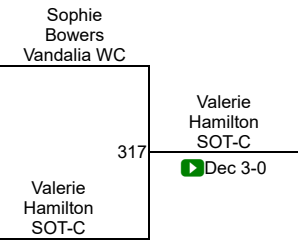

Girls 6th-8th Grade 84-88

Round 1