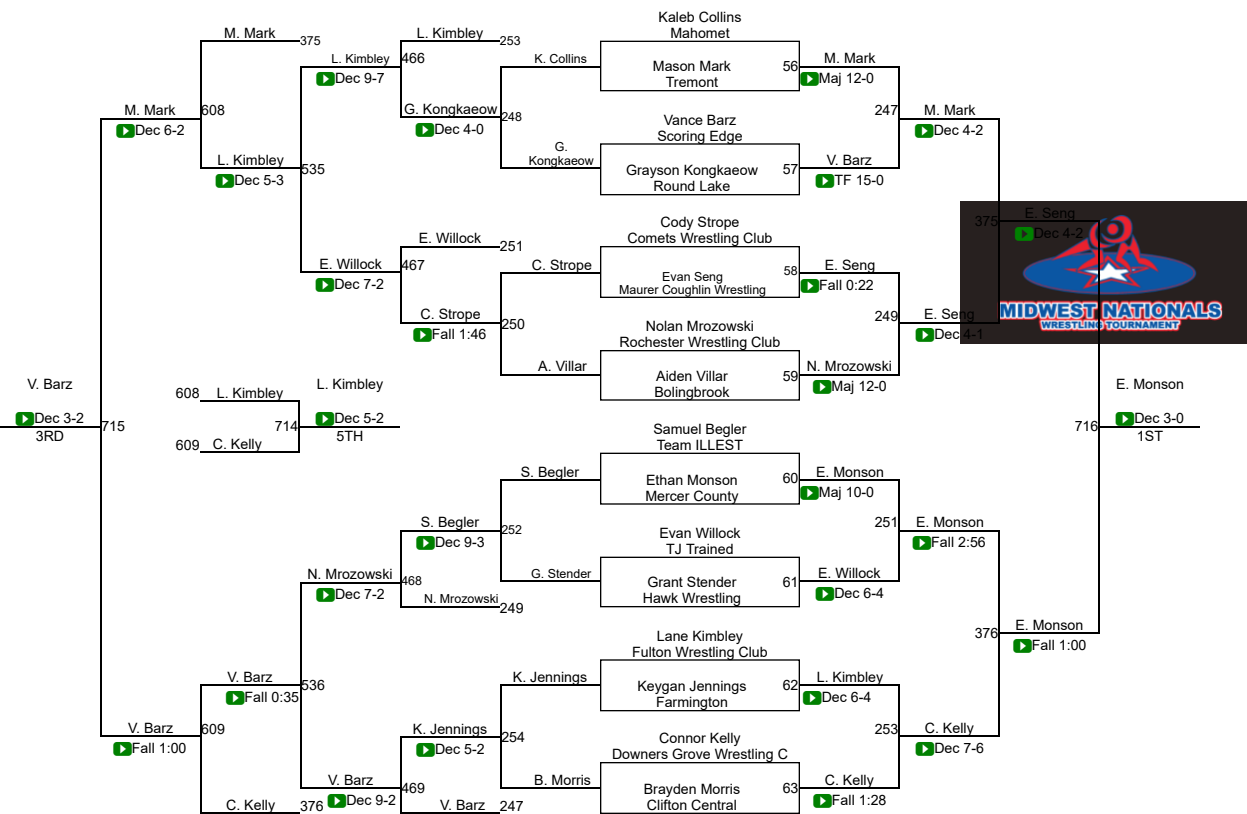

Boys 7th-8th Grade 86-94