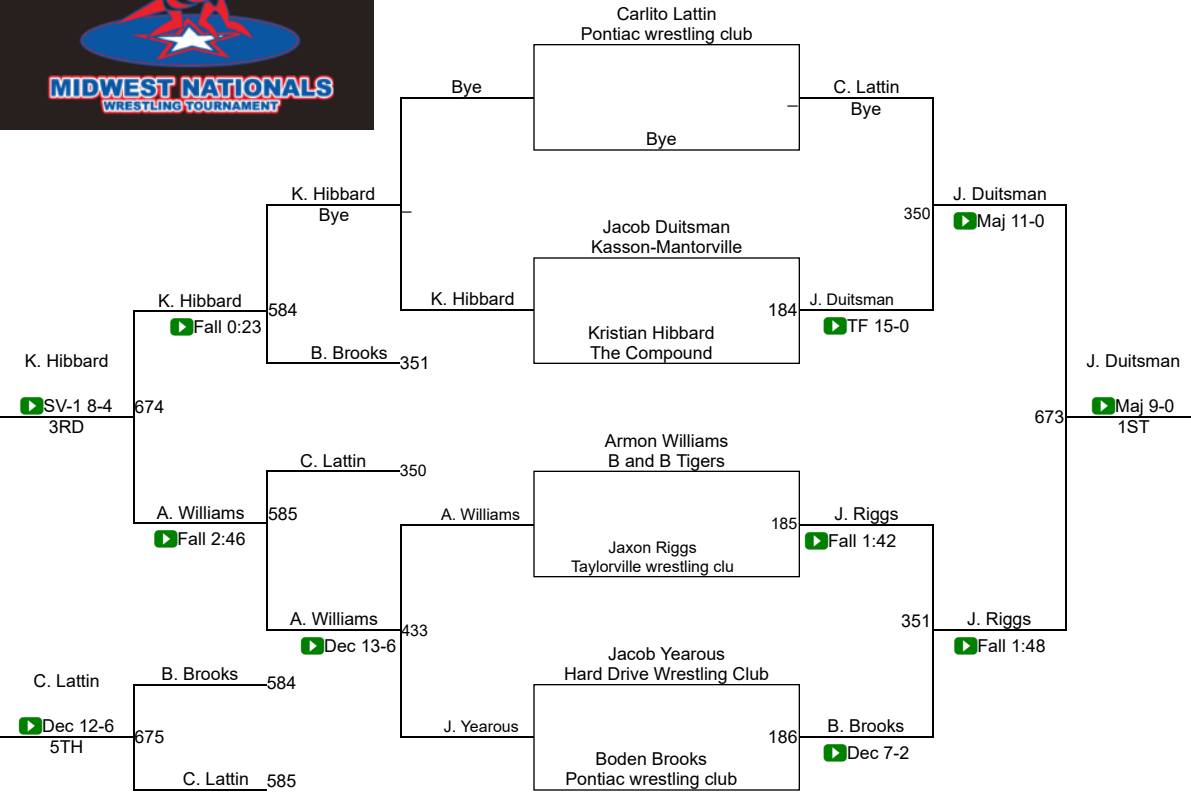

Boys 5th-6th Grade 105-117