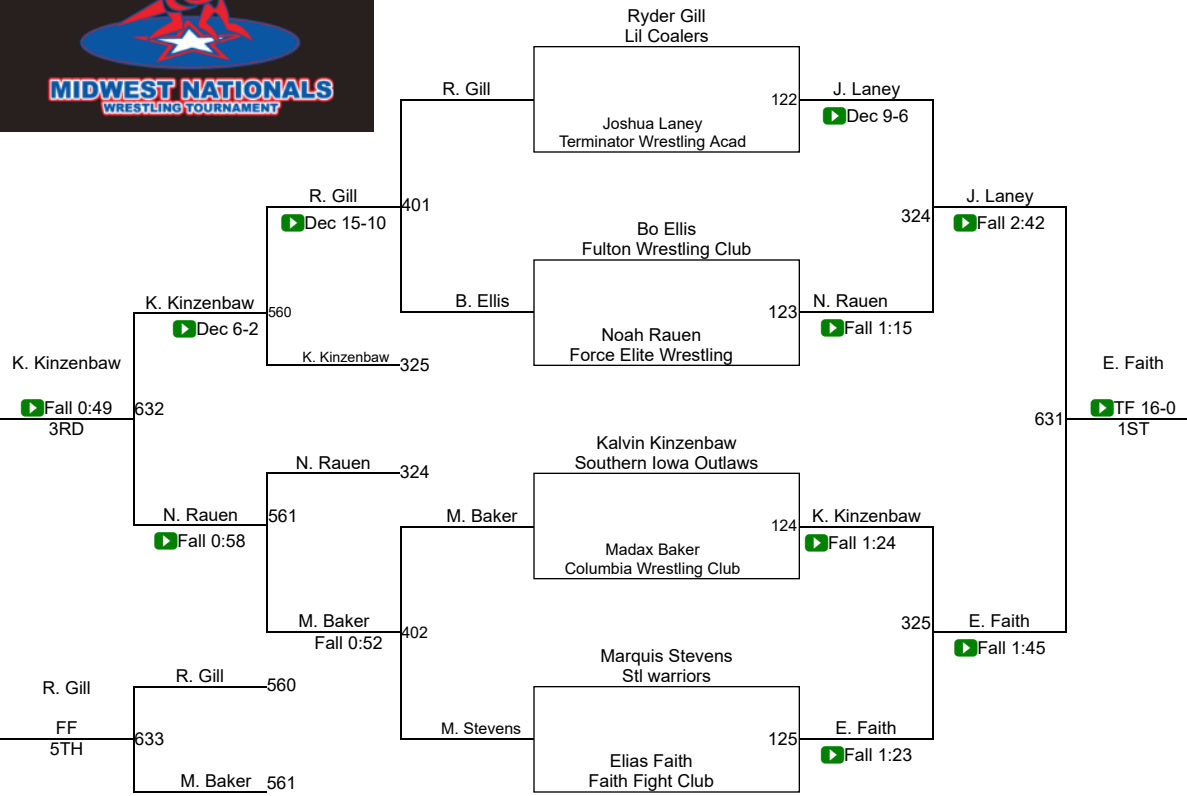

Boys 1st-2nd Grade 51-55