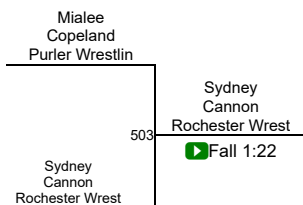

Midwest Nationals

Girls 3rd-5th Grade 73-77

Round 1

Round 2

Round 3

J. Johnson (Western wrestling club)
1ST

S. Cannon (Rochester Wrestling Club)
2ND

M. Copeland (Purler Wrestling Academy)
3RD