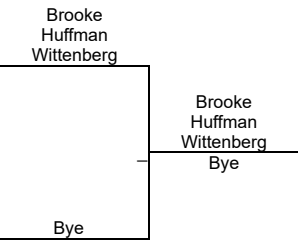

Round 2

Round 3

J. Johnson (Western wrestling club)
1ST

S. Cannon (Rochester Wrestling Club)
2ND

M. Copeland (Purler Wrestling Academy)
3RD

Girls 3rd-5th Grade 82-91

Girls 3rd-5th Grade 124-124

Round 1