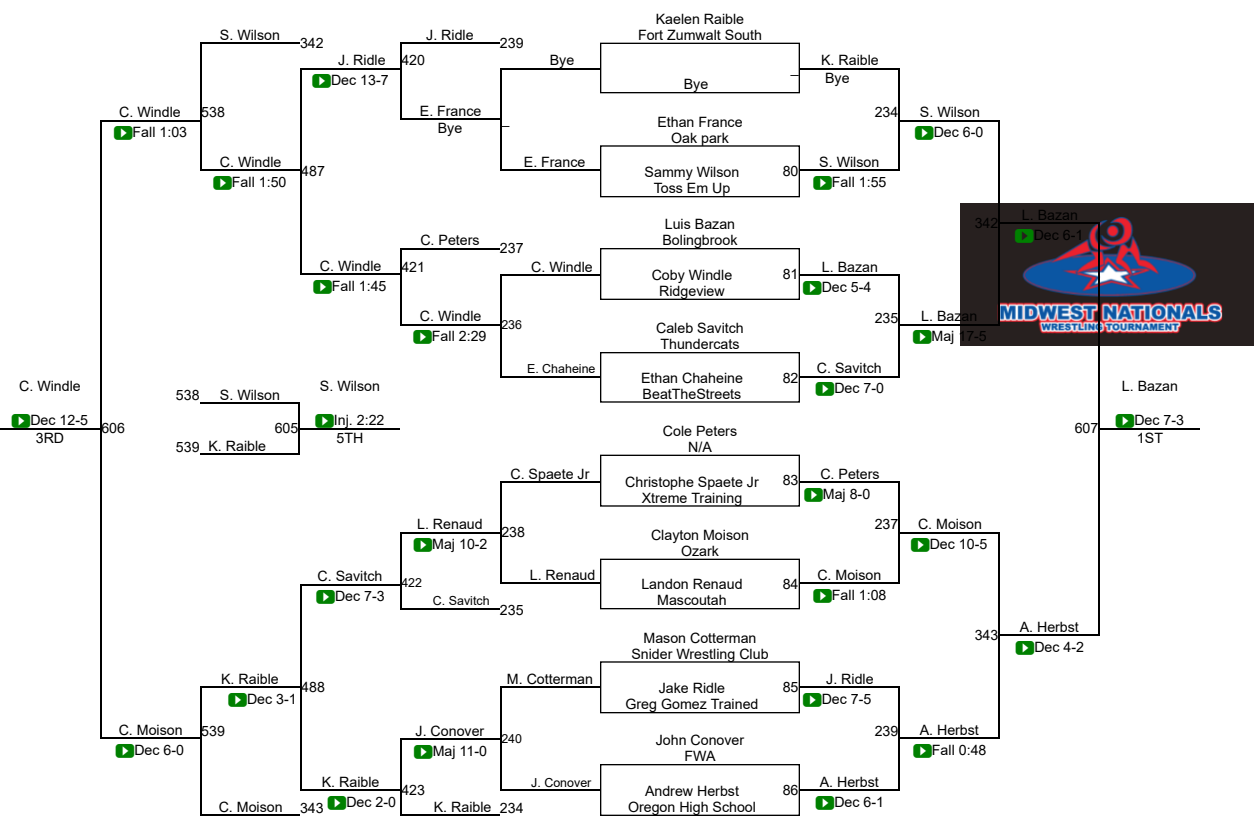

Boys 9th-10th Grade 133-136