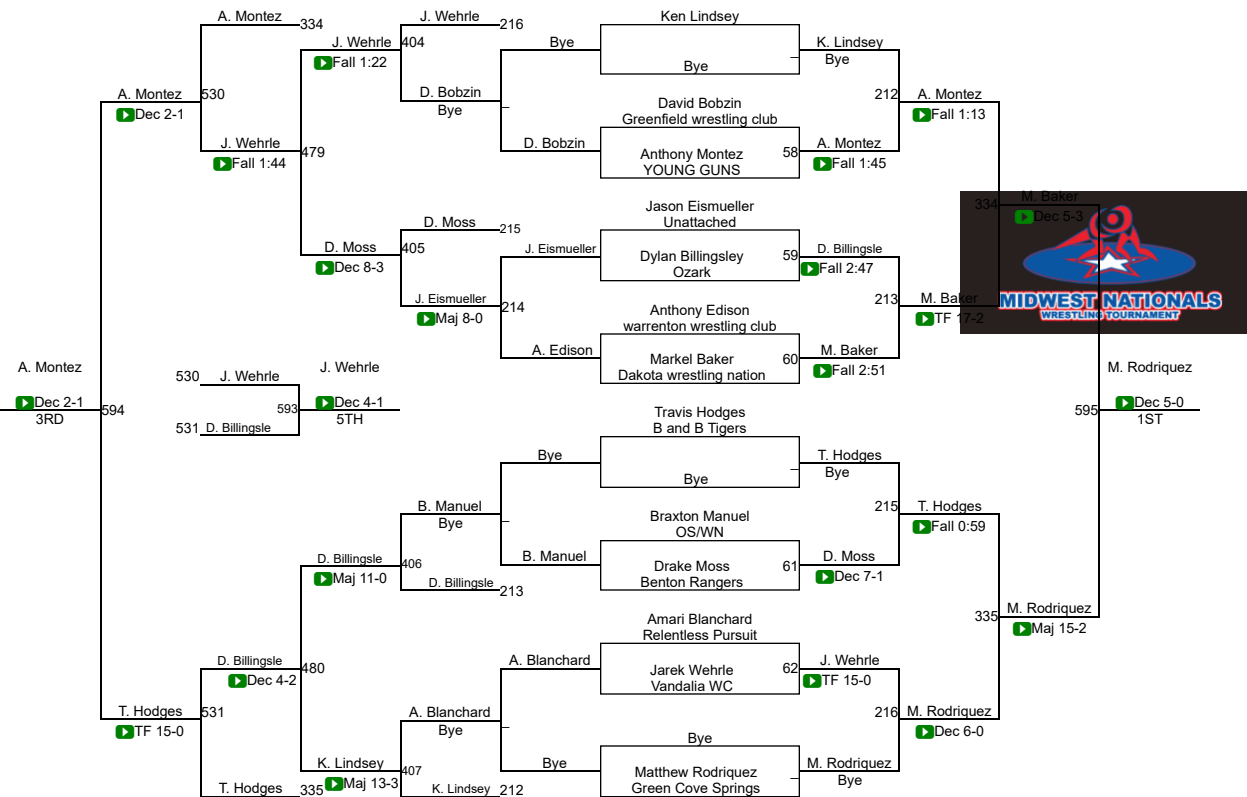

Boys 9th-10th Grade 114-119