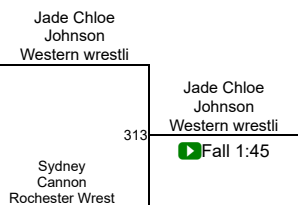

Round 2

Round 3

A. Bass (B and B Tigers)
1ST

I. Kaplan (West Lafayette)
2ND

K. Graham (North Husky Elite Wrestli)
3RD

Midwest Nationals

Girls 3rd-5th Grade 73-77

Round 1