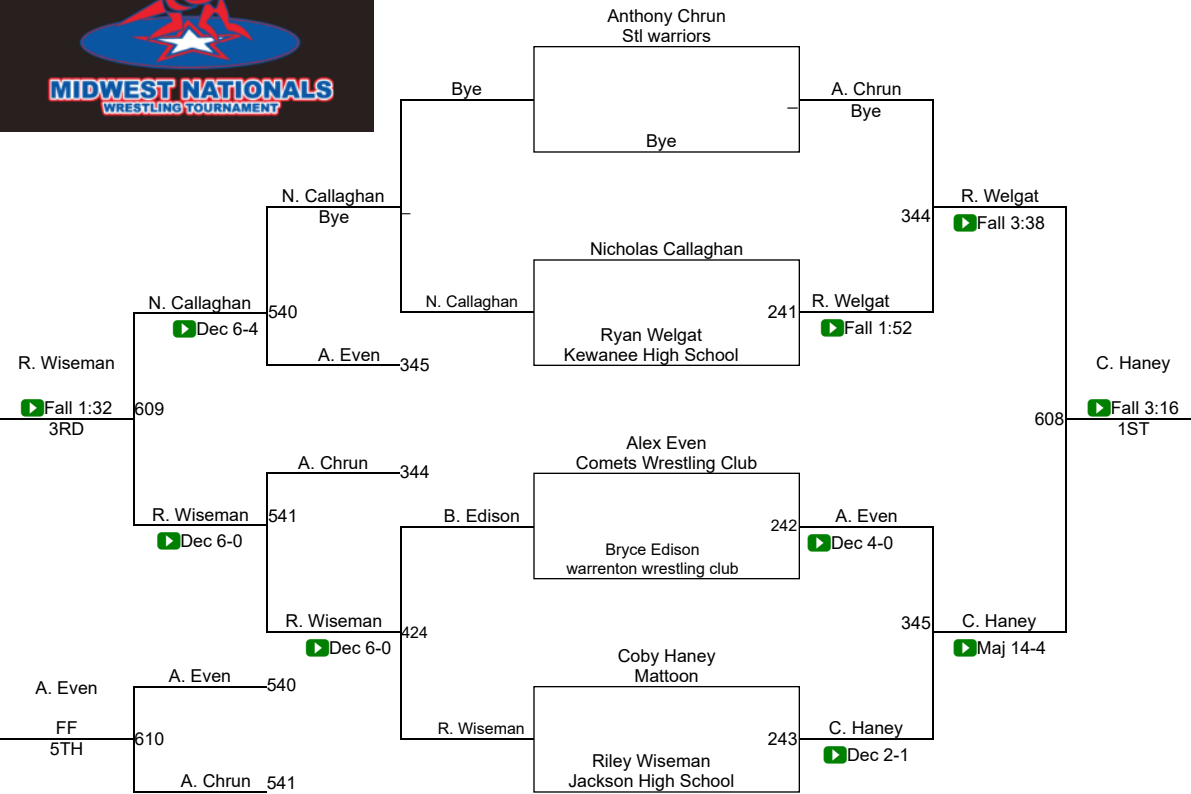

Boys 11th & 12th Grade 106-115