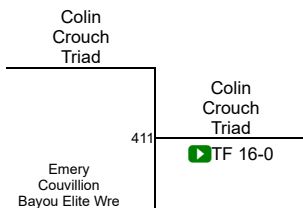

Midwest Nationals

Boys 3rd-4th Grade 47-53

Round 1

Round 2

Round 3

M. Munson (Team 1006)
1ST

C. Crouch (Triad)
2ND

E. Couvillion (Bayou Elite Wrestling Clu)
3RD