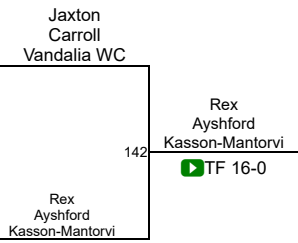

Boys 1st-2nd Grade 77-84

Round 1