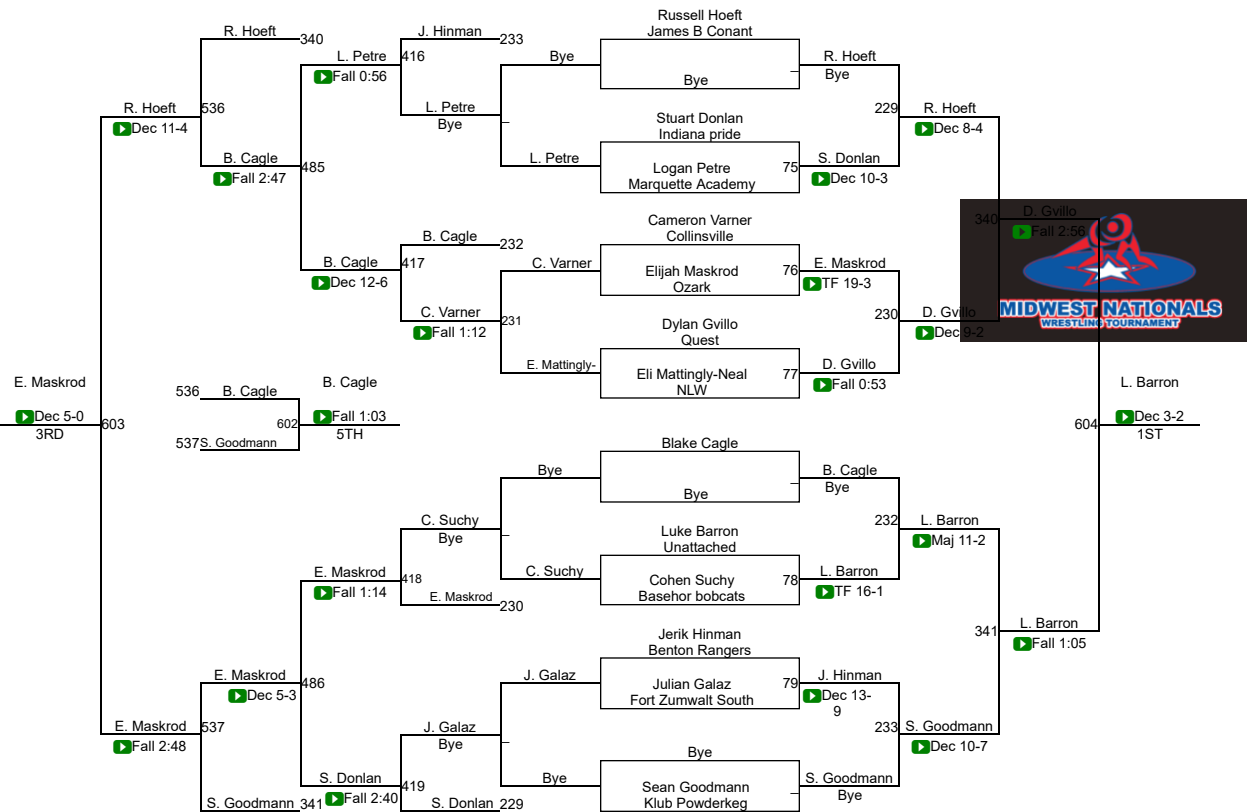

Boys 9th-10th Grade 126-133