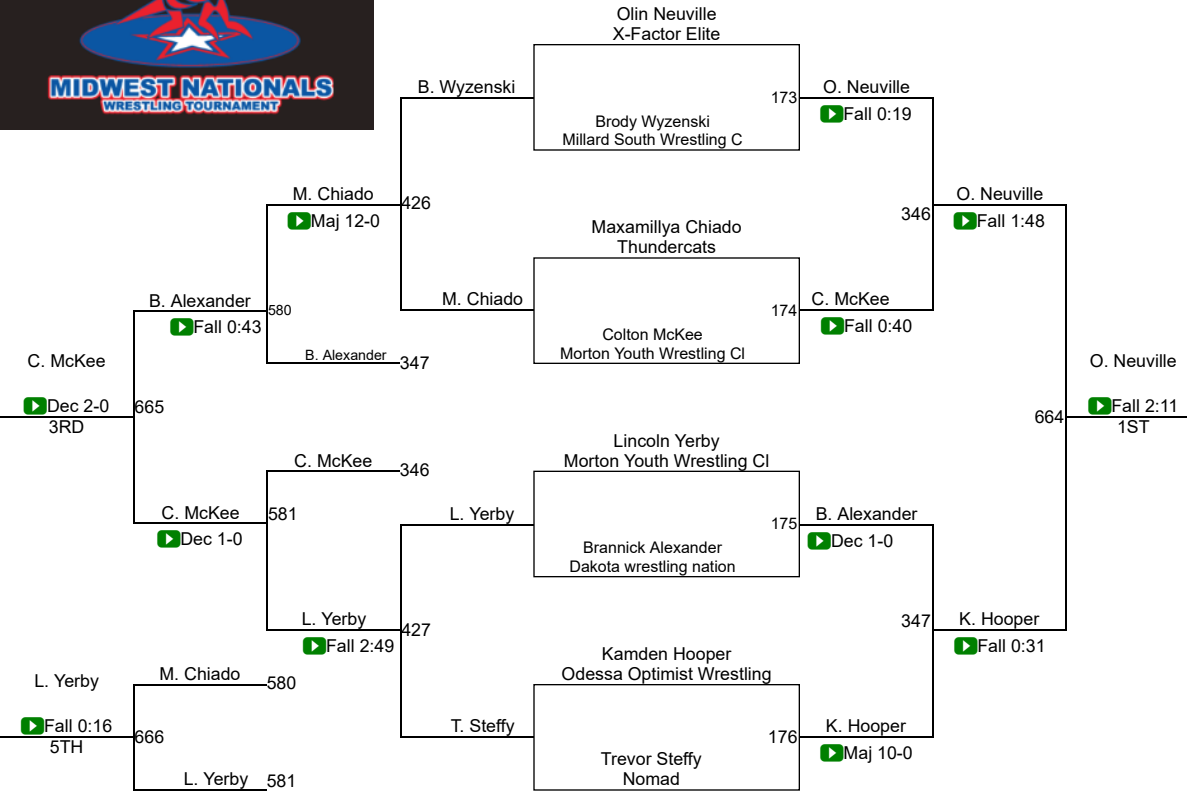

Boys 3rd-4th Grade 85-90