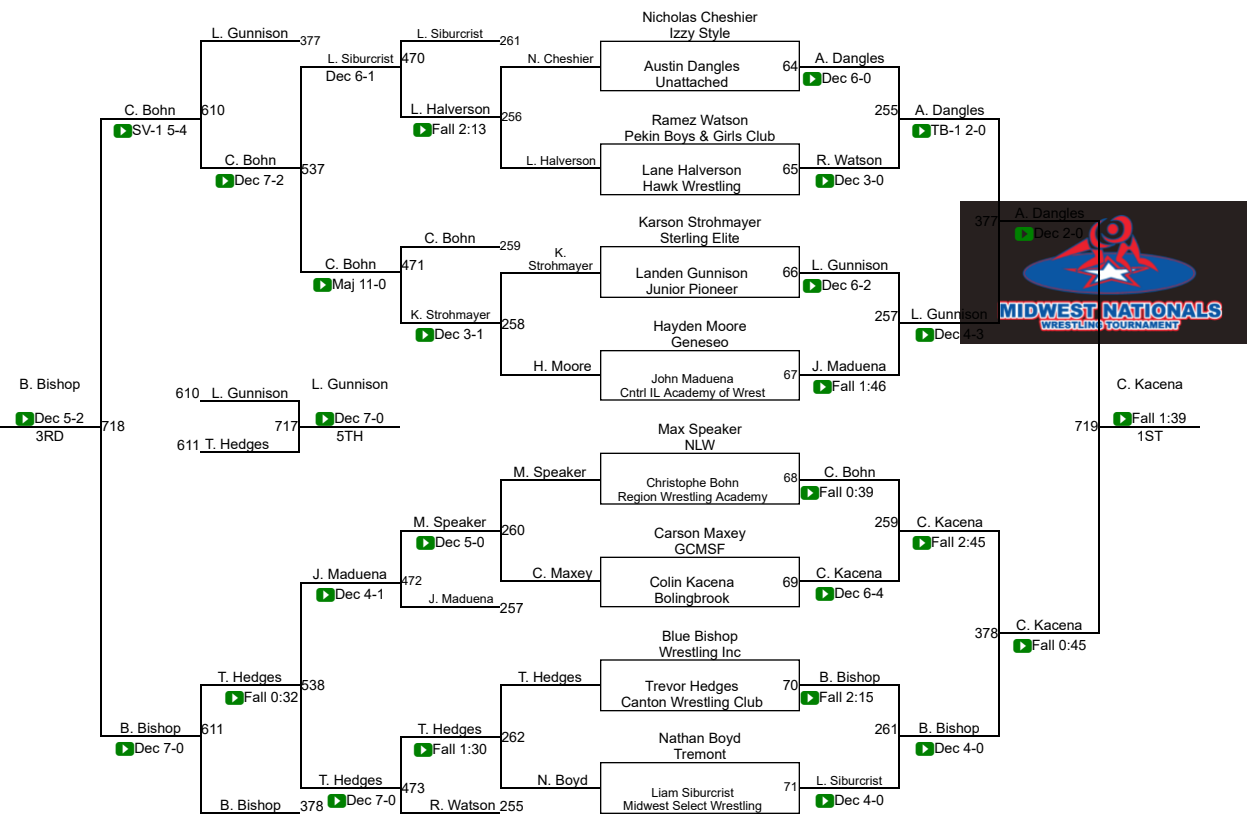

Boys 7th-8th Grade 94-100