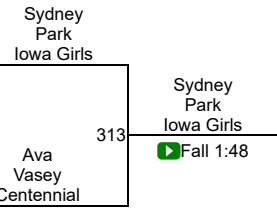

Bye
1ST

Bye
2ND

Girls High School 108-114

Midwest Nationals

Girls High School 120-132

Round 1

Round 2

Round 3