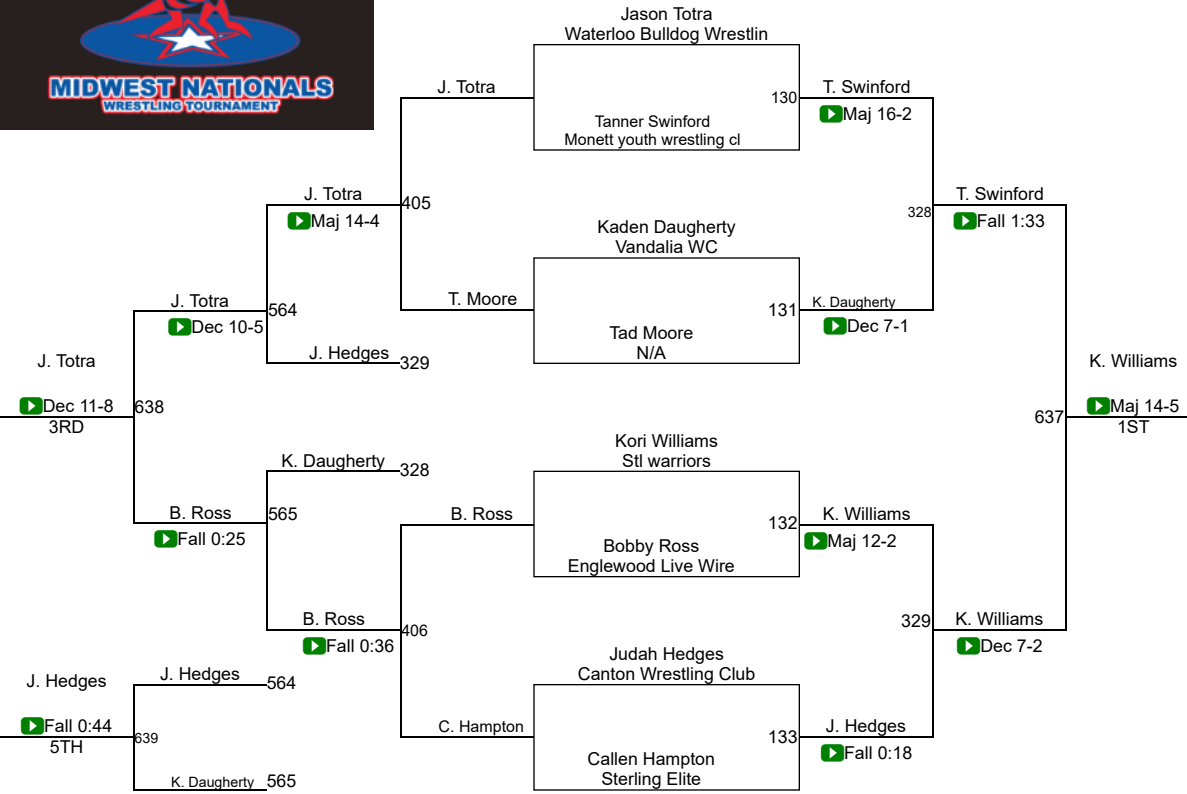

Grade 62-64

Round 1

Blake Moran Fort Zumwalt No	Riley Hinton Vandalia WC
Riley Hinton Vandalia WC	1
TF 17-0	

Hector De Jesus TENACITY	James Mitchell Force Elite Wre
James Mitchell Force Elite Wre	2
Dec 7-3	