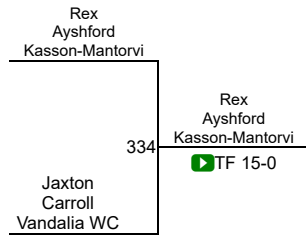

Boys 1st-2nd Grade 77-84

Round 1

Round 2

Round 3

R. Ayshford (Kasson-Mantorville)
1ST

J. Carroll (Vandalia WC)
2ND