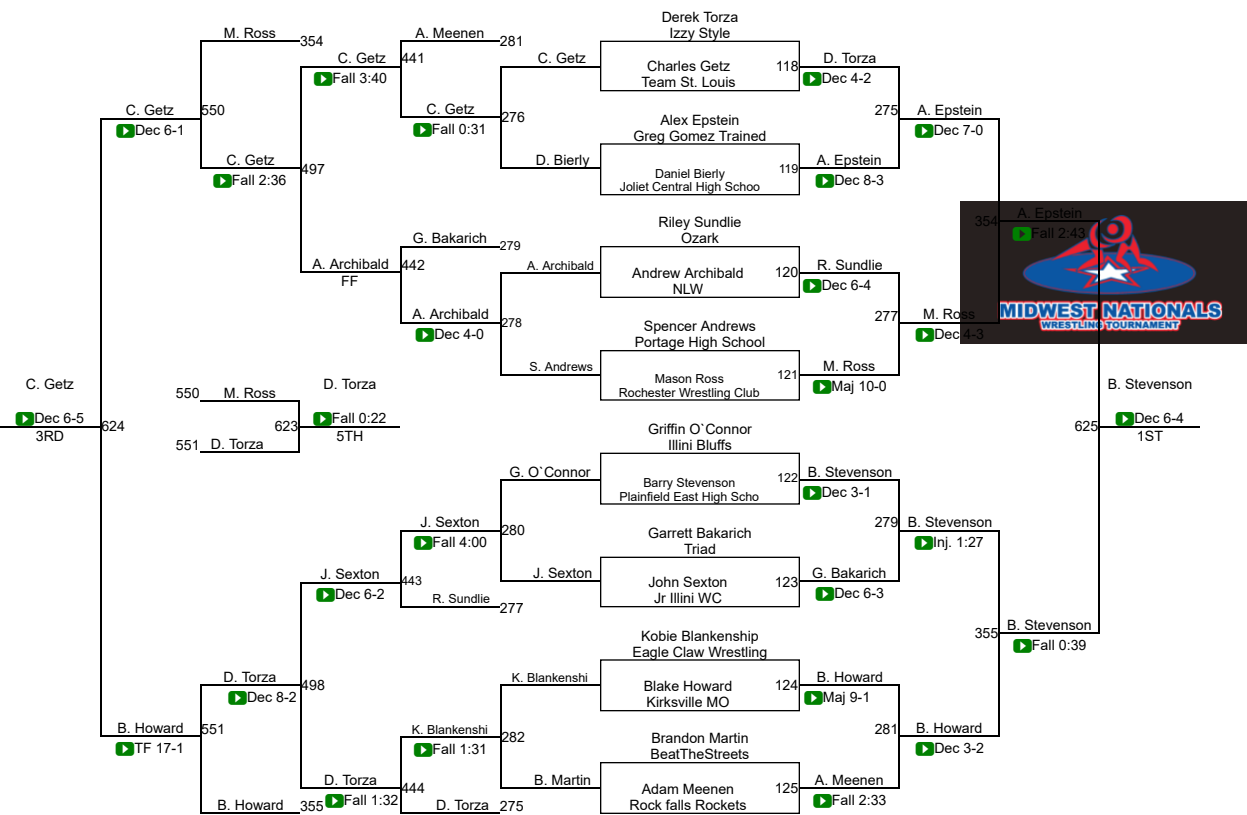

Boys 11th & 12th Grade 150-158